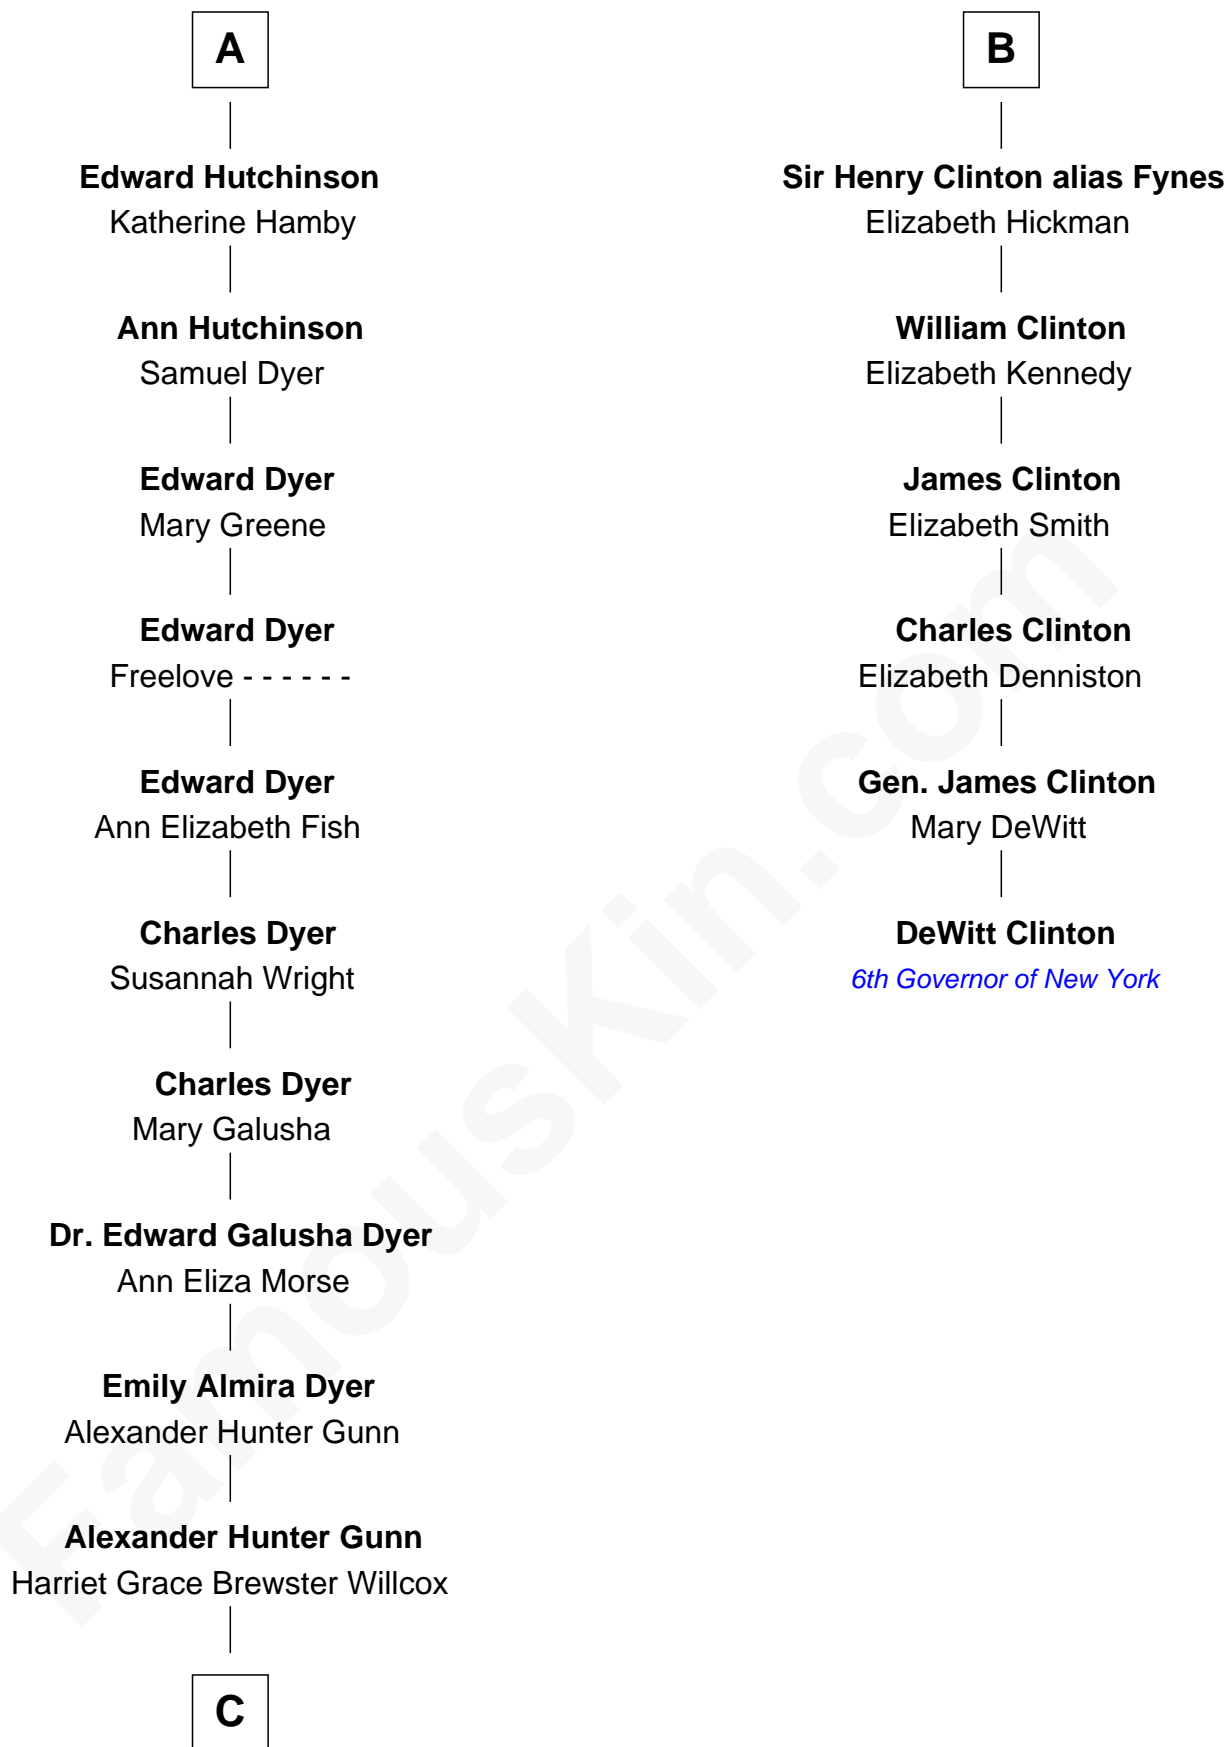

# FamousKin.com Relationship Chart of

**Andrew Shue**

*TV Actor*

12th cousin 7 times removed of

**DeWitt Clinton**

*6th Governor of New York*

**Sir Walter Blount**

Sancha de Ayala

Sir John Sutton

**Sir John Sutton**

Elizabeth Berkeley

**Sir John Sutton Dudley**

Elizabeth Bramshot

**Edmund Dudley**

Elizabeth Grey

**Elizabeth Dudley**

William Stourton

**Ursula Stourton**

Sir Edward Clinton

**Sir Henry Clinton**

Elizabeth Morrison

**B**

**C**

—  
**Mary Brewster Gunn**  
Adoniram Judson Wells

—  
**Anne Brewster Wells**  
James William Shue

—  
**Andrew Shue**  
*TV Actor*

FamousKin.com