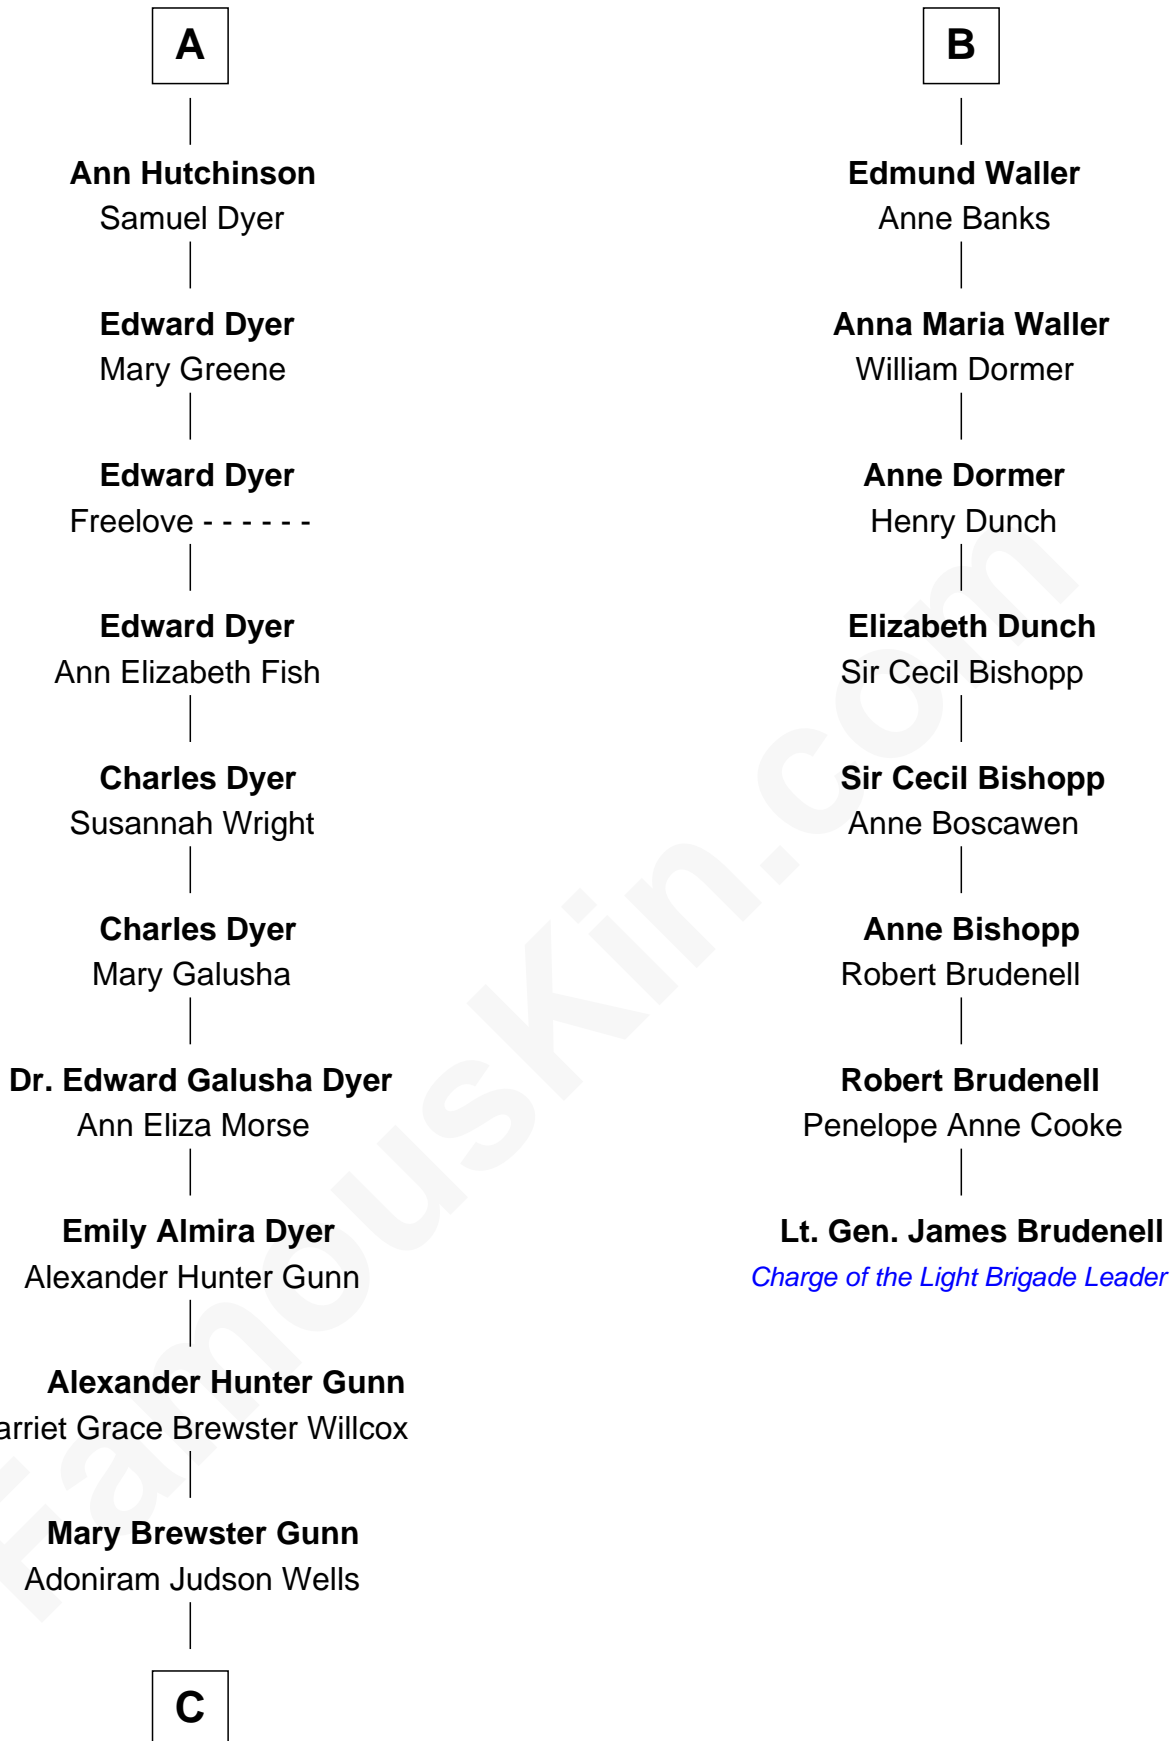

FamousKin.com Relationship Chart of

Andrew Shue

TV Actor

14th cousin 4 times removed of

Lt. Gen. James Brudenell

Leader of the "Charge of the Light Brigade"

Sir Hugh Willoughby

Margaret Freville

Margery Willoughby

Sir Godfrey Hilton

Elizabeth Hilton

Richard Thimbleby

Anne Thimbleby

John Booth

Eleanor Booth

Edward Hamby

William Hamby

Margaret Blewett

Robert Hamby

Elizabeth Arnold

Katherine Hamby

Edward Hutchinson

A

Isabel Willoughby

Anthony Cave

Anne Cave

Griffith Hampden

Anne Hampden

Robert Waller

B

C

Anne Brewster Wells