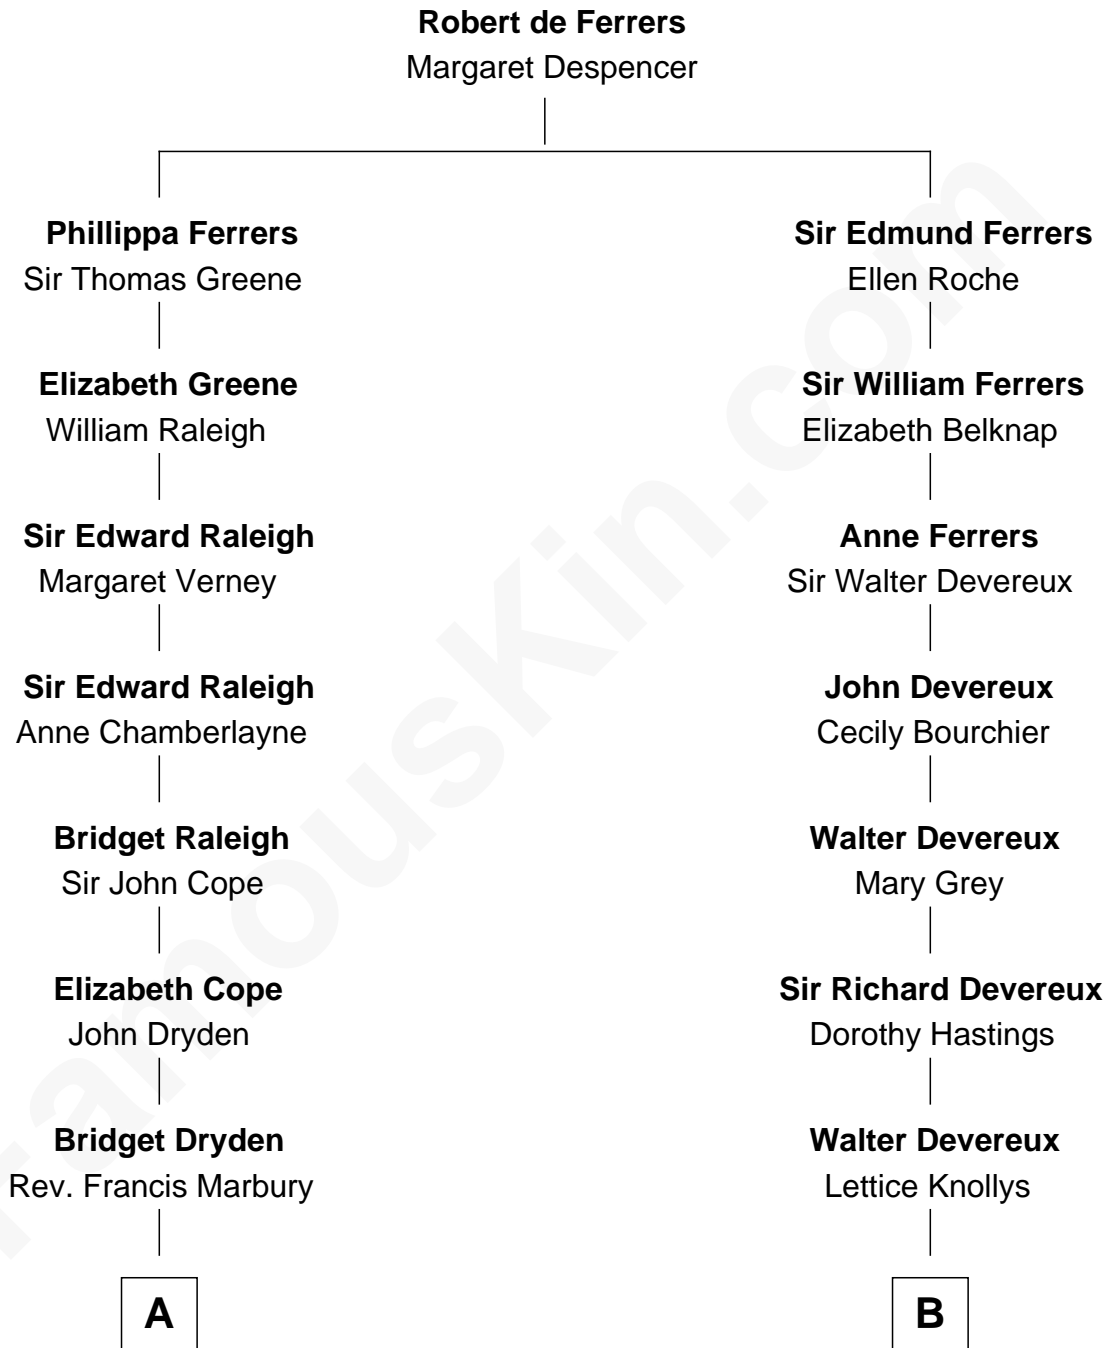

FamousKin.com

Relationship Chart of

Andrew Shue

TV Actor

14th cousin 6 times removed of

Lt. Gen. James Brudenell

Leader of the "Charge of the Light Brigade"