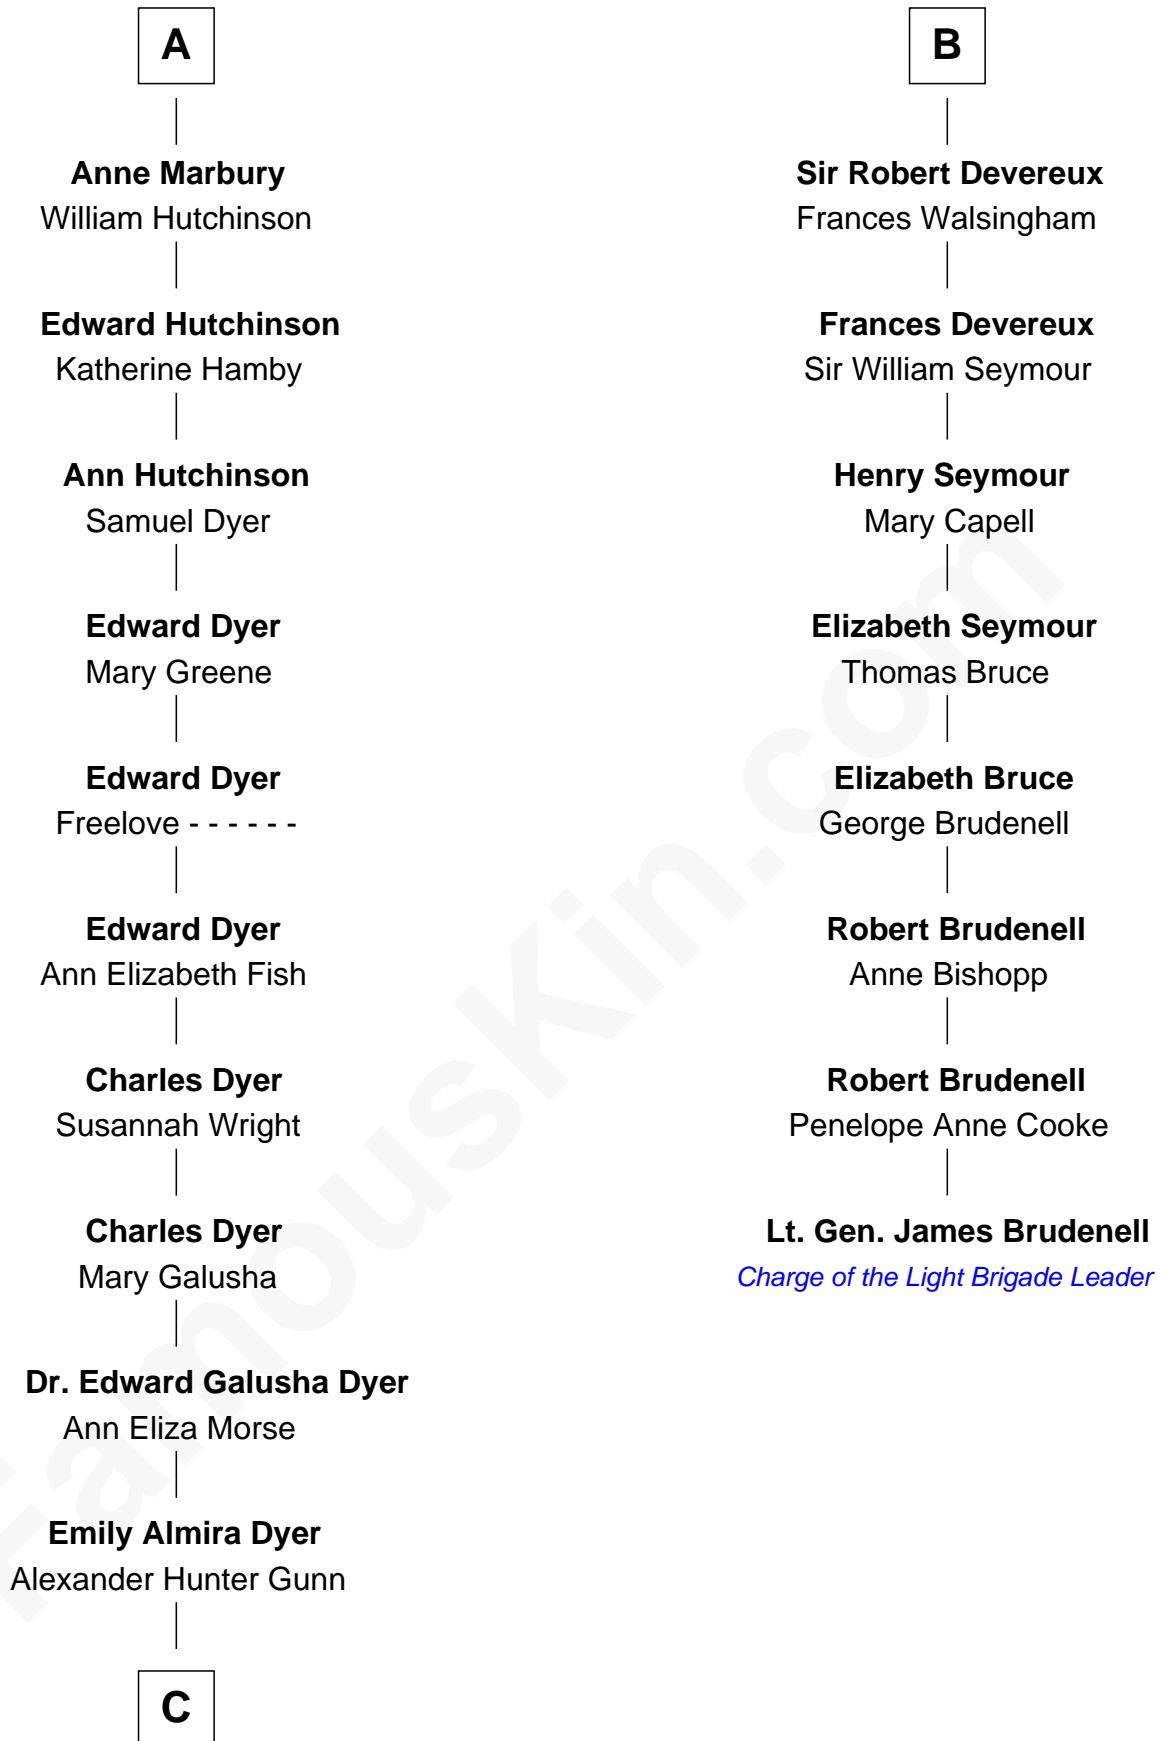

## Relationship Chart of

### Andrew Shue

TV Actor

14th cousin 6 times removed of

### Lt. Gen. James Brudenell

Leader of the "Charge of the Light Brigade"

**C**

—  
**Alexander Hunter Gunn**  
Harriet Grace Brewster Willcox

—  
**Mary Brewster Gunn**  
Adoniram Judson Wells

—  
**Anne Brewster Wells**  
James William Shue