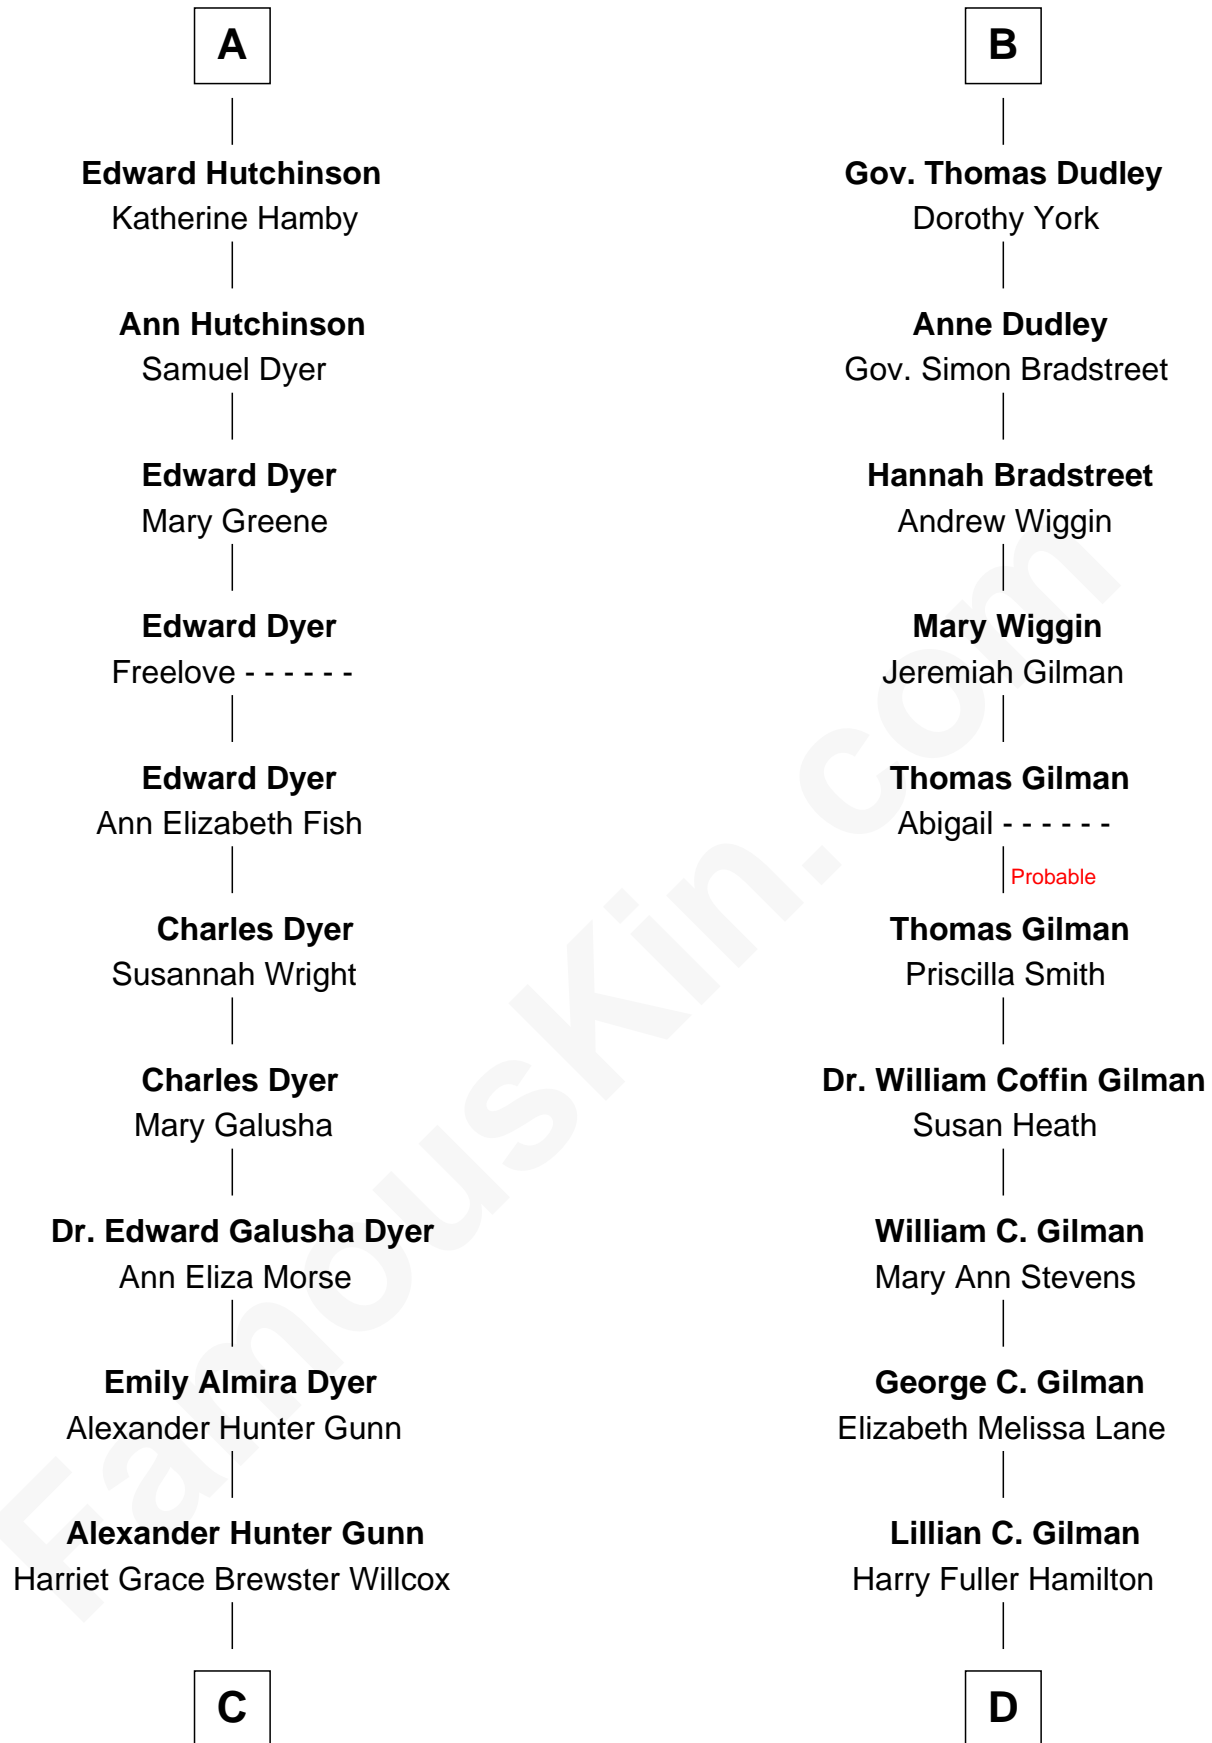

FamousKin.com Relationship Chart of

Andrew Shue

TV Actor

18th cousin 1 time removed of

George Hamilton

TV and Movie Actor

Sir Walter Blount

Sancha de Ayala

Sir Thomas Blount

Margaret de Gresley

Sir Thomas Blount

Agnes Hawley

Anne Blount

William Marbury

Robert Marbury

Katherine Williamson

Cecily Grey

Sir Henry Dudley

----- Ashton

Probable

Roger Dudley

Susanna Thorne

B

C

Mary Brewster Gunn
Adoniram Judson Wells

Anne Brewster Wells
James William Shue

Andrew Shue
TV Actor

D

George William Hamilton
Anne Lucille Stevens

George Hamilton
TV and Movie Actor

FamousKin.com