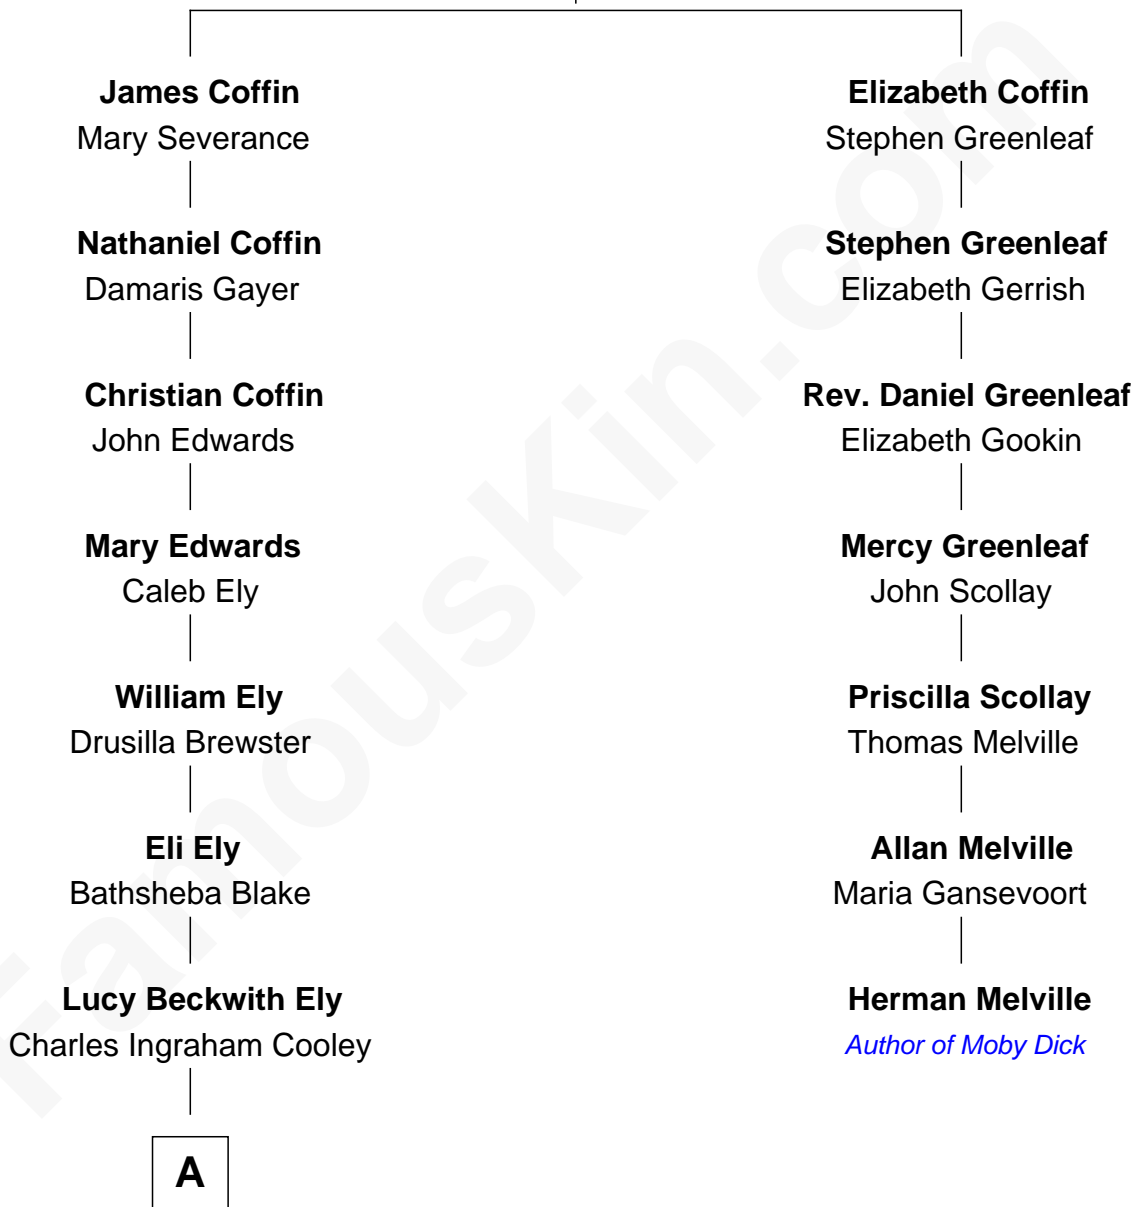

FamousKin.com Relationship Chart of

Andrew Shue

TV Actor

6th cousin 5 times removed of

Herman Melville

Author of Moby Dick

Tristram Coffin

Dionis Stevens

A

—
Mary Jane Cooley
Giles Buckingham Willcox

—
Harriet Grace Brewster Willcox
Alexander Hunter Gunn

—
Mary Brewster Gunn
Adoniram Judson Wells

—
Anne Brewster Wells
James William Shue

—
Andrew Shue
TV Actor