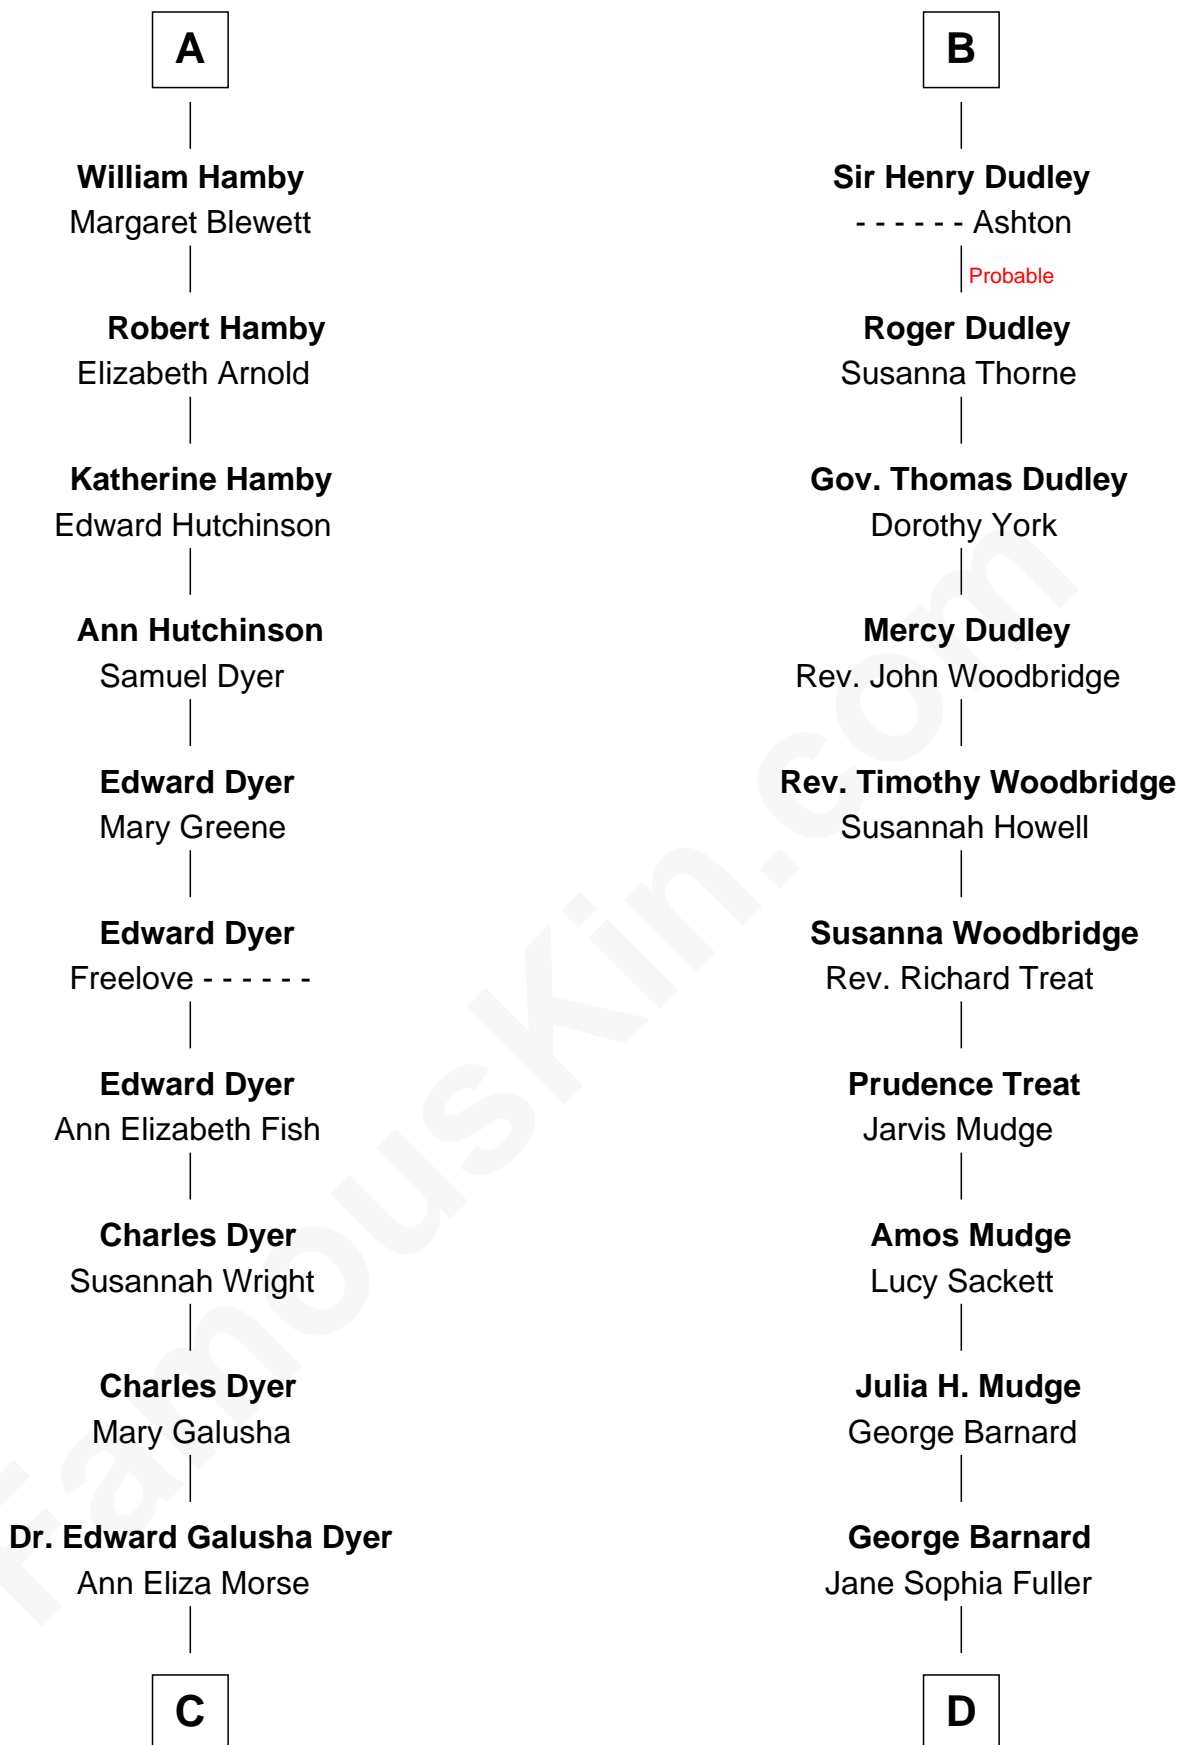

FamousKin.com Relationship Chart of

Andrew Shue

TV Actor

19th cousin 2 times removed of

Dick Clark

Radio and TV Host

Sir Philip le Despencer

Joan de Cobham

Joyce Tiptoft

Sir Edward Sutton

Cecily Willoughby

Sir John Sutton

Cecily Grey

B

C

Emily Almira Dyer
Alexander Hunter Gunn

Alexander Hunter Gunn
Harriet Grace Brewster Willcox

Mary Brewster Gunn
Adoniram Judson Wells

Anne Brewster Wells
James William Shue

Andrew Shue
TV Actor

D

Charles Fuller Barnard
Anna May Aldridge

Julia Fuller Barnard
Richard Augustus Clark