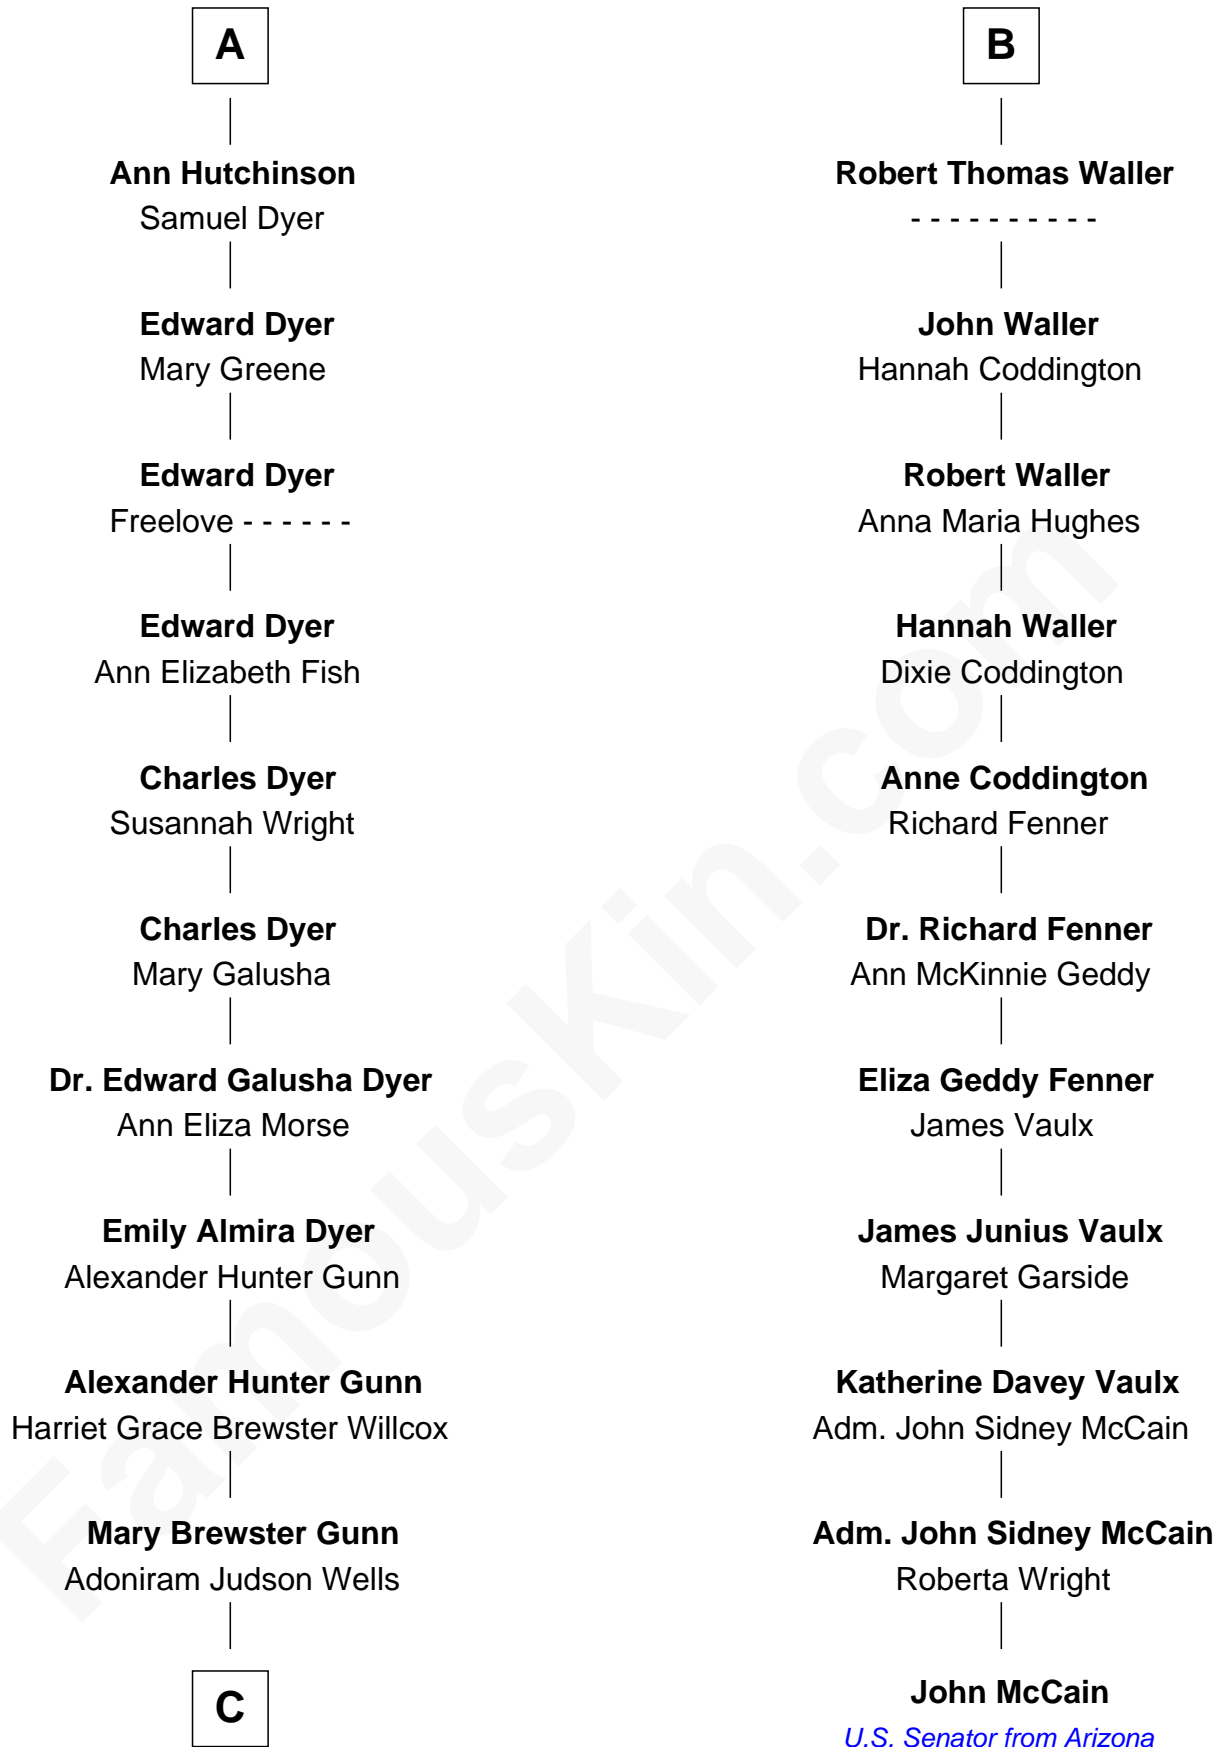

# FamousKin.com Relationship Chart of

**Andrew Shue**

*TV Actor*

17th cousin 1 time removed of

**John McCain**

*U.S. Senator from Arizona*

**Sir Thomas Blount**

Margaret de Gresley

**Sir Thomas Blount**

Agnes Hawley

**Anne Blount**

William Marbury

**Robert Marbury**

Katherine Williamson

**William Marbury**

Agnes Lenton

Edward Langford

**Alice Langford**

John Stradling

**Anne Stradling**

Sir John Danvers

**Anne Danvers**

Thomas Lovett

**Elizabeth Lovett**

Anthony Cave

**Anne Cave**

Griffith Hampden

**Anne Hampden**

Robert Waller

**B**

**C**

**Anne Brewster Wells**