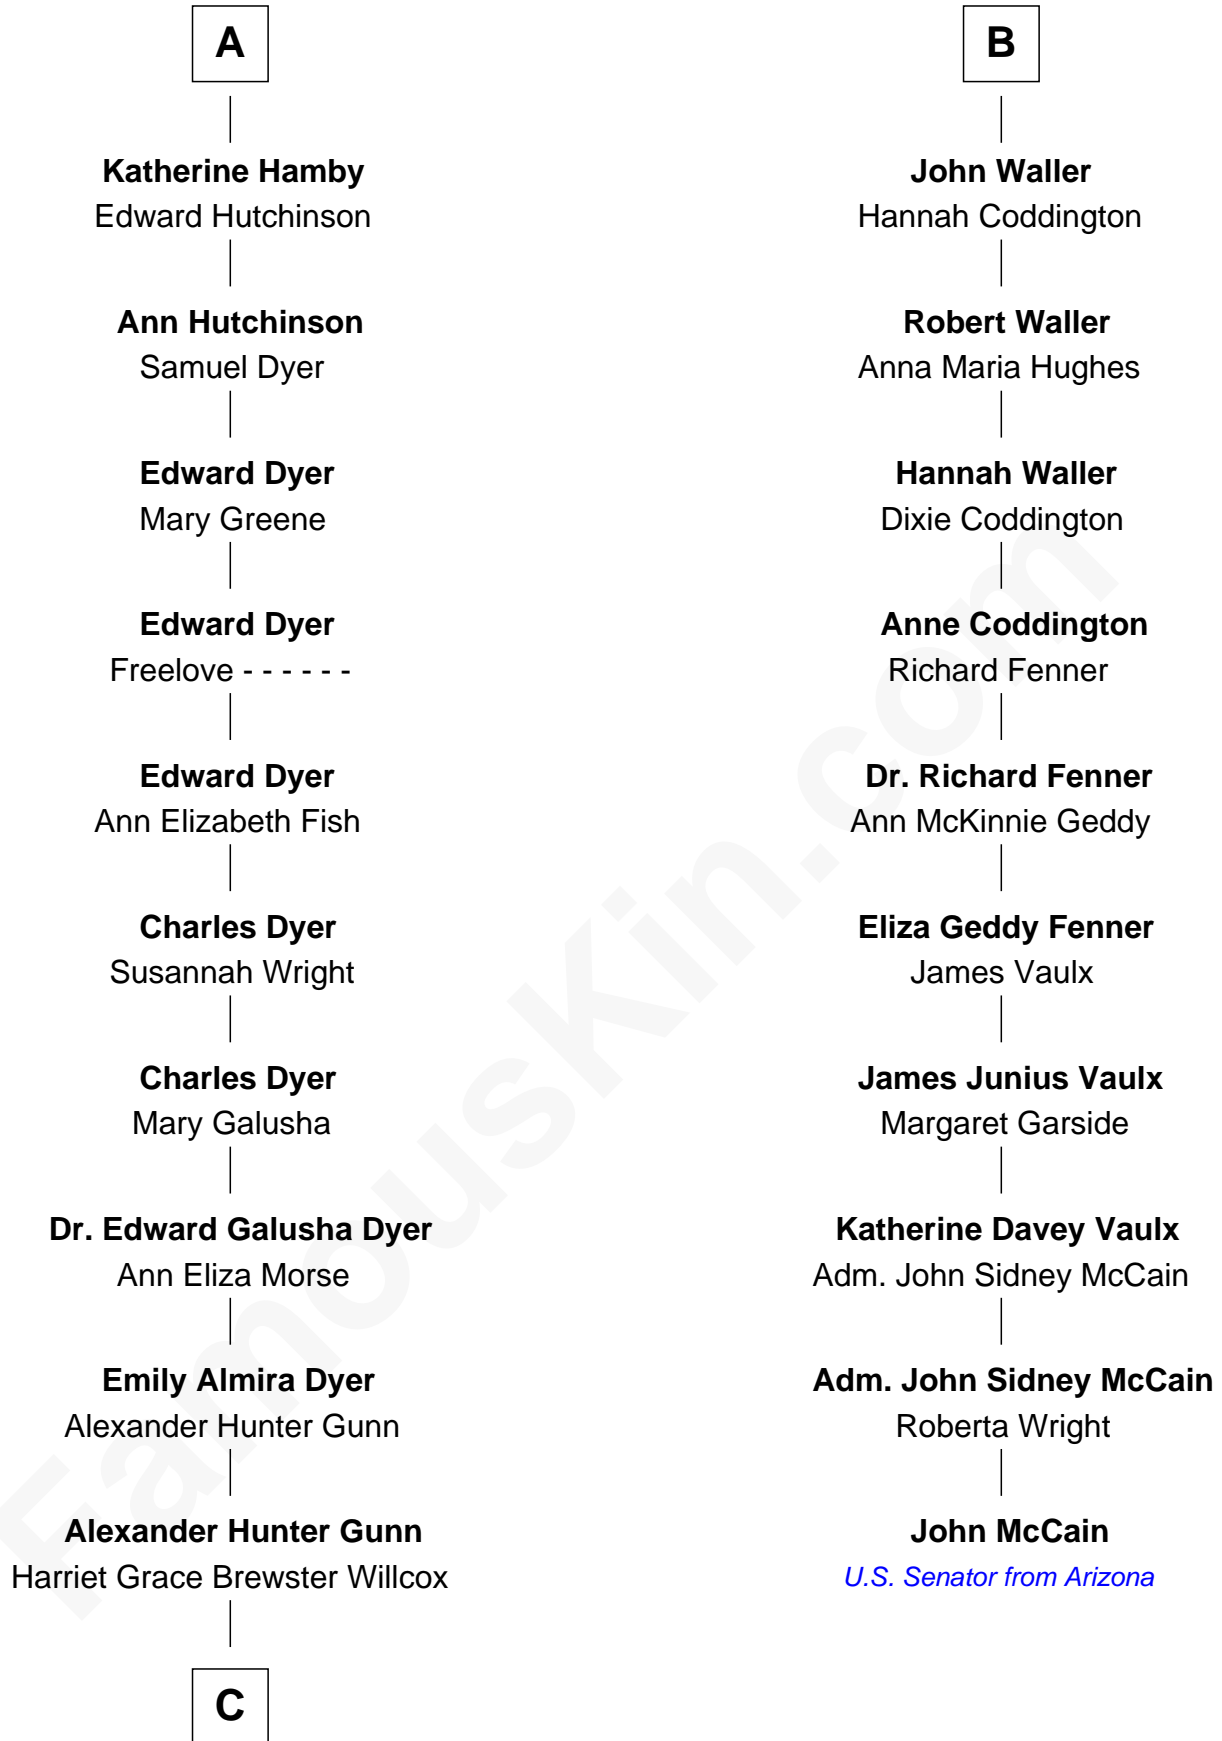

# FamousKin.com Relationship Chart of

**Andrew Shue**

*TV Actor*

16th cousin 3 times removed of

**John McCain**

*U.S. Senator from Arizona*

**Sir Baldwin Freville**

Maude le Scrope

**Margaret Freville**  
Sir Hugh Willoughby

**Margery Willoughby**  
Sir Godfrey Hilton

**Elizabeth Hilton**  
Richard Thimbleby

**Anne Thimbleby**  
John Booth

**Eleanor Booth**  
Edward Hamby

**William Hamby**  
Margaret Blewett

**Robert Hamby**  
Elizabeth Arnold

**A**

**Elizabeth Freville**  
Sir Thomas Ferrers

**Sir Henry Ferrers**  
Margaret Heckstall

**Sir Edward Ferrers**  
Constance Brome

**Elizabeth Ferrers**  
John Hampden

**Griffith Hampden**  
Anne Cave

**Anne Hampden**  
Robert Waller

**Robert Thomas Waller**

**B**

**C**

—  
**Mary Brewster Gunn**  
Adoniram Judson Wells

—  
**Anne Brewster Wells**  
James William Shue

—  
**Andrew Shue**  
*TV Actor*