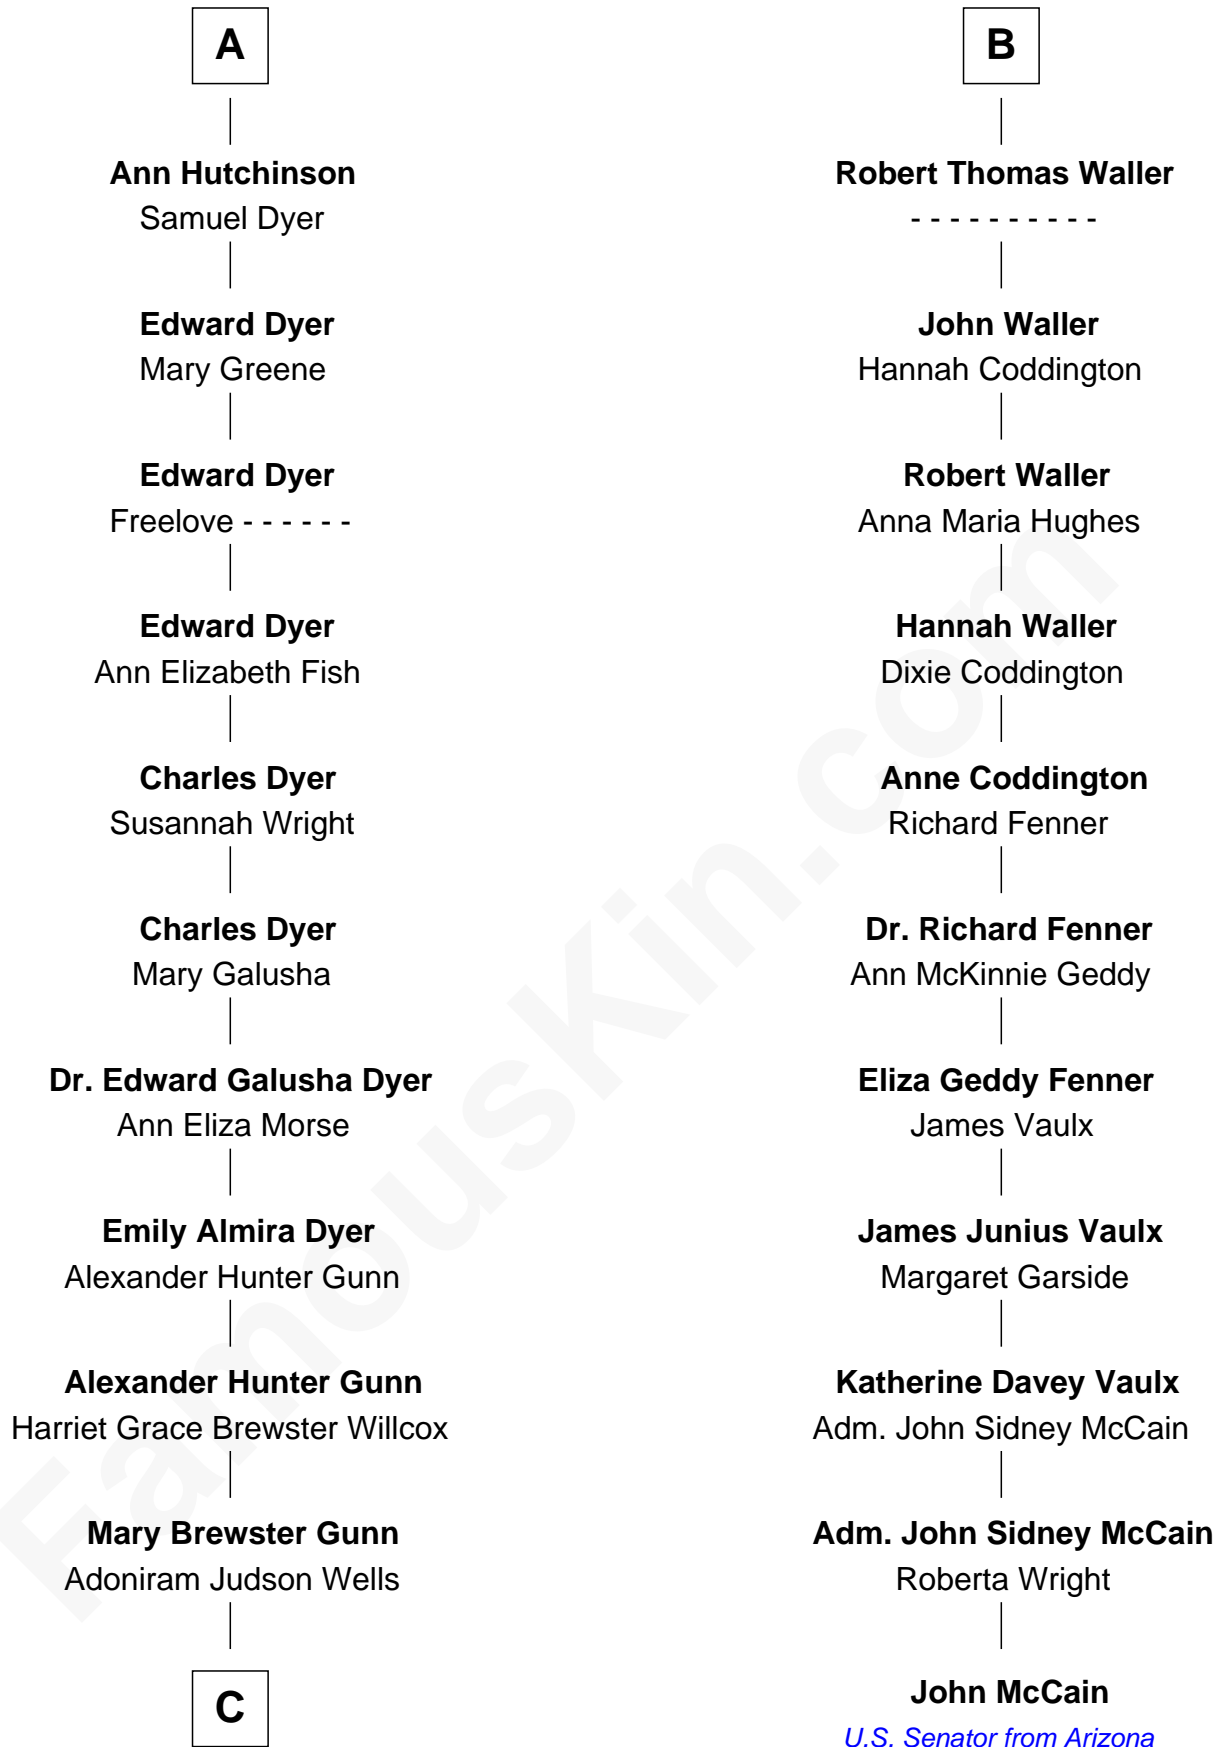

FamousKin.com Relationship Chart of

Andrew Shue

TV Actor

17th cousin 1 time removed of

John McCain

U.S. Senator from Arizona

Sir Hugh Willoughby

Margaret Freville

Margery Willoughby

Sir Godfrey Hilton

Elizabeth Hilton

Richard Thimbleby

Anne Thimbleby

John Booth

Eleanor Booth

Edward Hamby

William Hamby

Margaret Blewett

Robert Hamby

Elizabeth Arnold

Katherine Hamby

Edward Hutchinson

A

Isabel Willoughby

Anthony Cave

Anne Cave

Griffith Hampden

Anne Hampden

Robert Waller

B

C

Anne Brewster Wells