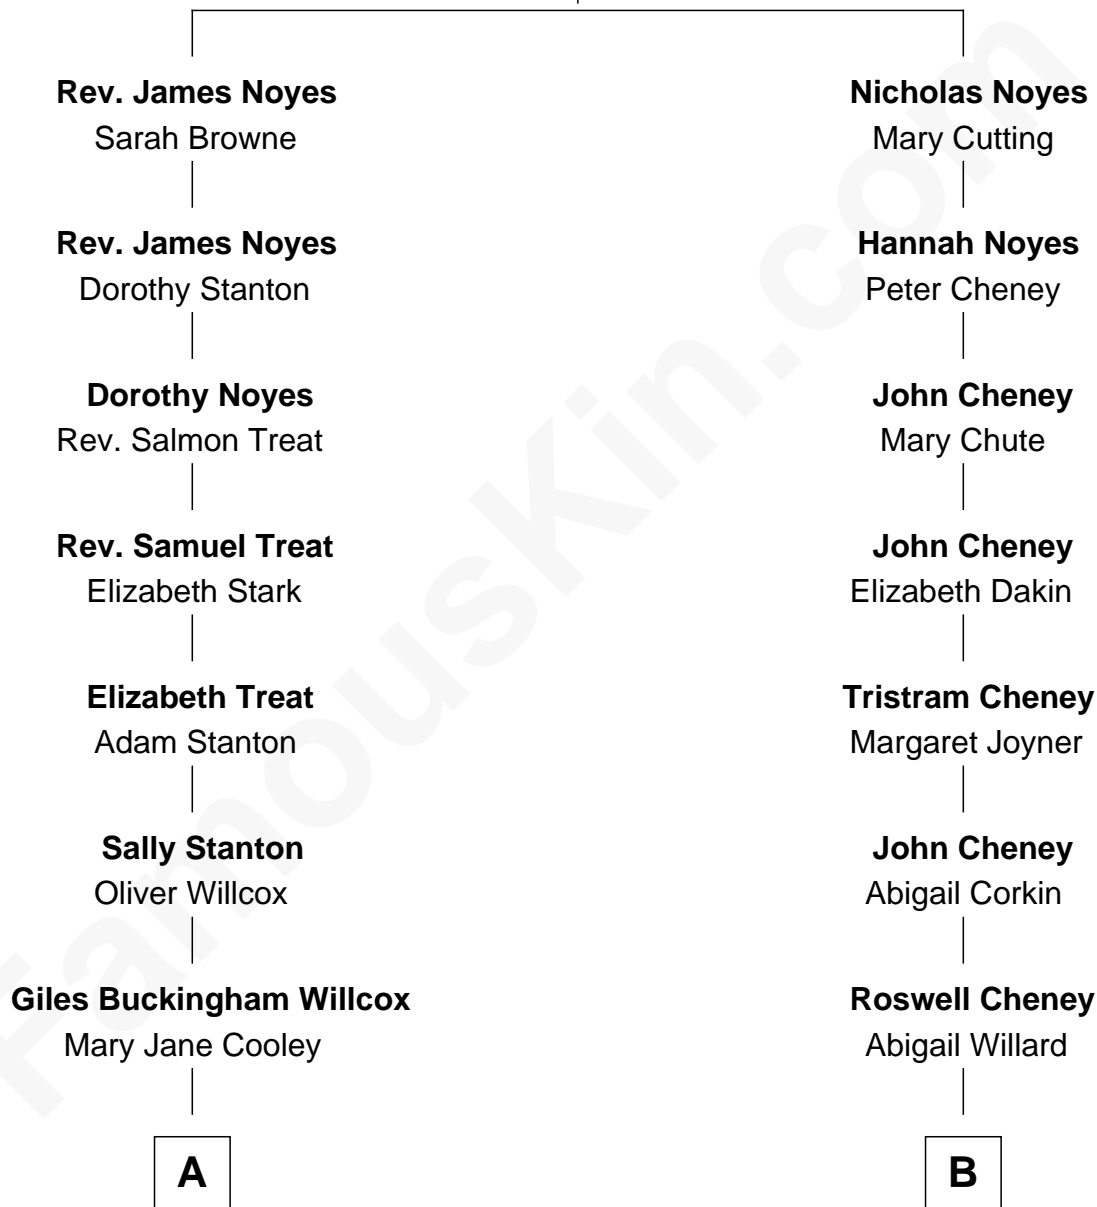

# FamousKin.com Relationship Chart of

**Andrew Shue**

*TV Actor*

10th cousin of

**Carole Lombard**

*Movie Actress*

**Rev. William Noyes**

Ann Parker

**A**

**Harriet Grace Brewster Willcox**

Alexander Hunter Gunn

**Mary Brewster Gunn**

Adoniram Judson Wells

**Anne Brewster Wells**

James William Shue

**Andrew Shue**

*TV Actor*

**B**

**James Cheney**

Nancy B. Evans

**Alice S. Cheney**

Charles S. Knight

**Elizabeth Jayne Knight**

Frederick Christian Peters

**Carole Lombard**

*Movie Actress*