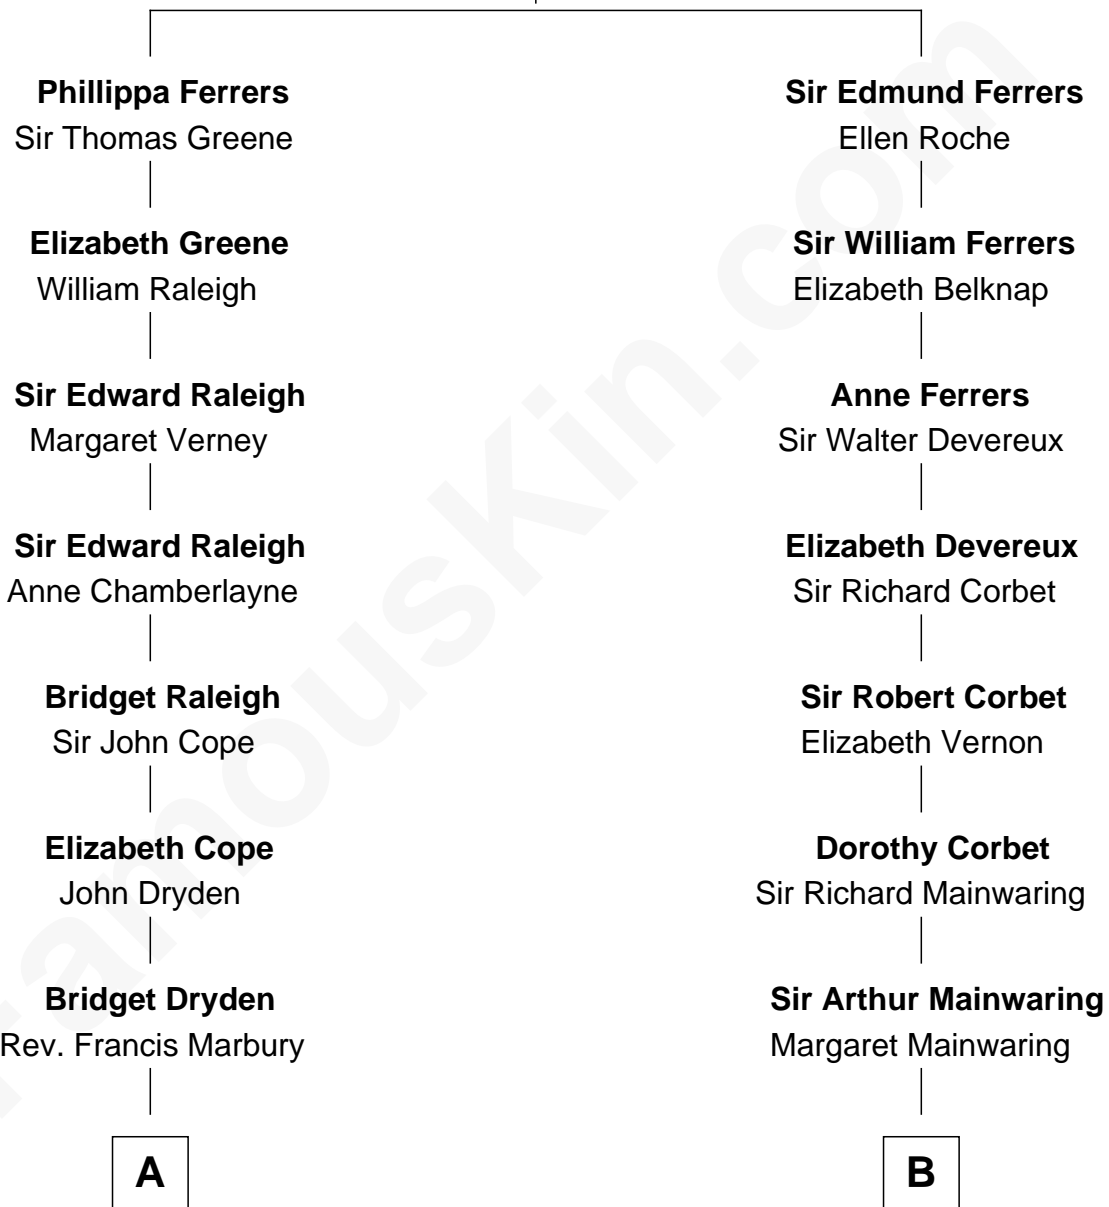

FamousKin.com Relationship Chart of

Andrew Shue

TV Actor

19th cousin 1 time removed of

Illeana Douglas

TV and Movie Actress

Robert de Ferrers
Margaret Despencer

C

Alexander Hunter Gunn
Harriet Grace Brewster Willcox

Mary Brewster Gunn
Adoniram Judson Wells

Anne Brewster Wells
James William Shue

Andrew Shue
TV Actor

D

Melvyn Edouard Hesselberg
Rosalind Hightower

Gregory Hesselberg
Joan Georgescu