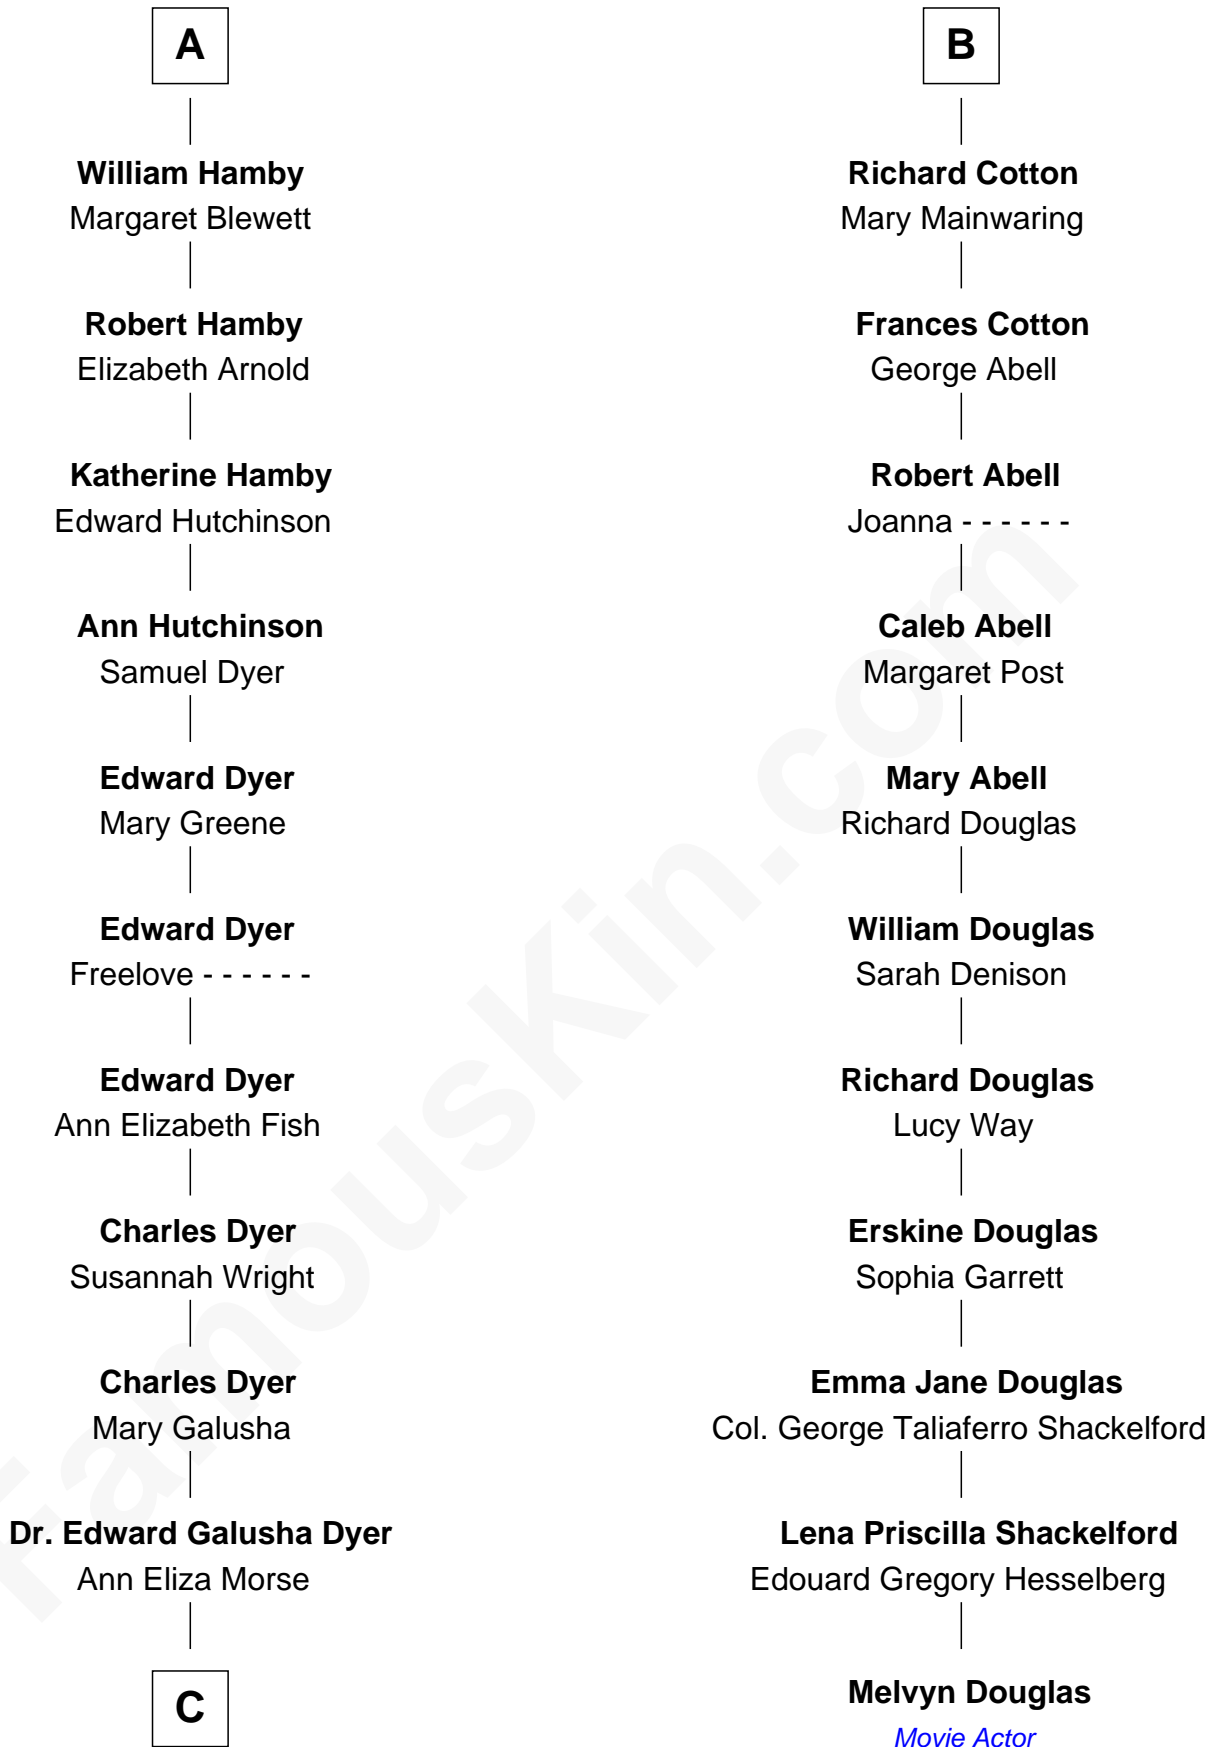

# FamousKin.com Relationship Chart of

**Andrew Shue**

*TV Actor*

17th cousin 4 times removed of

**Melvyn Douglas**

*Movie Actor*

**Sir Philip le Despencer**

Joan de Cobham

Thomas Mainwaring

**Cecily Mainwaring**

John Cotton

**Sir George Cotton**

Mary Onley

**B**

**C**

**Emily Almira Dyer**  
Alexander Hunter Gunn