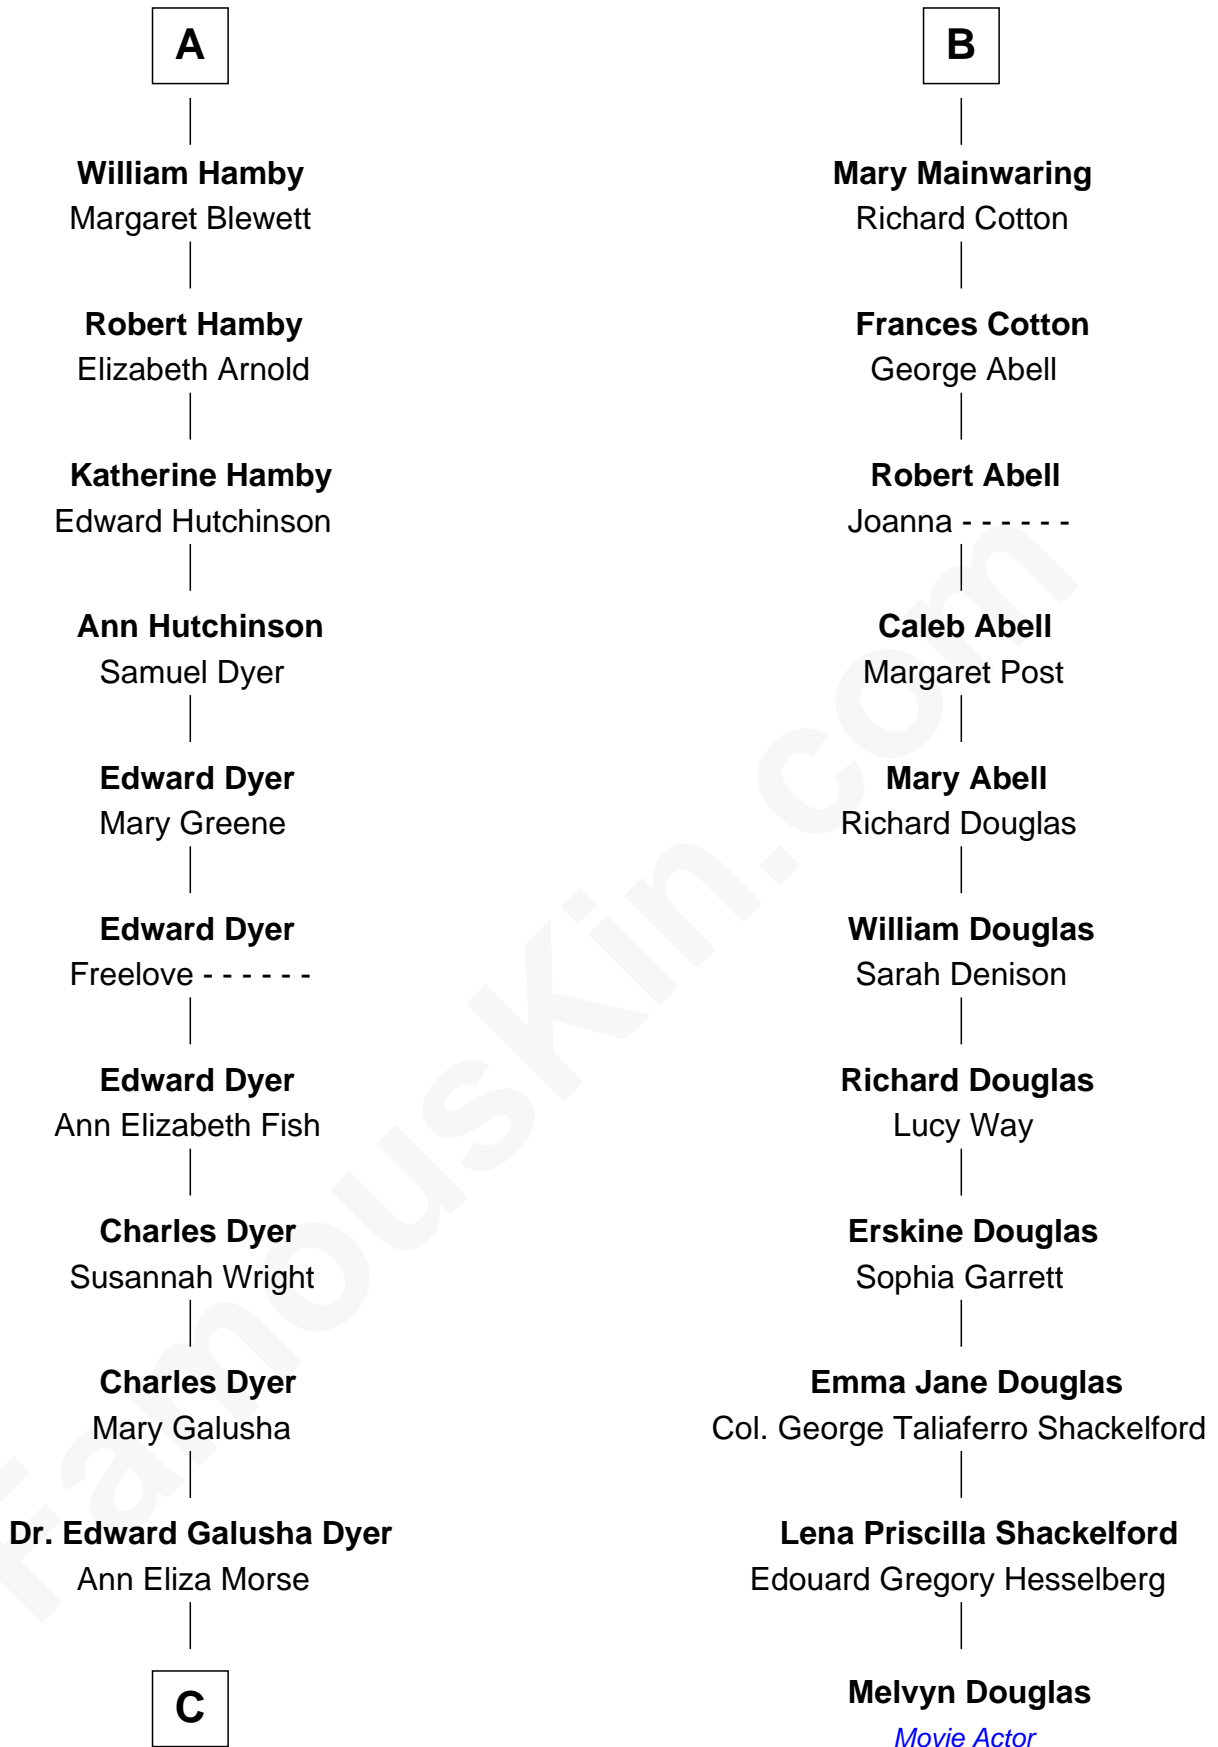

FamousKin.com Relationship Chart of

Andrew Shue

TV Actor

17th cousin 4 times removed of

Melvyn Douglas

Movie Actor

John de Welles

Maud de Roos

C

Emily Almira Dyer
Alexander Hunter Gunn

Alexander Hunter Gunn
Harriet Grace Brewster Willcox

Mary Brewster Gunn
Adoniram Judson Wells

Anne Brewster Wells
James William Shue

Andrew Shue
TV Actor

FamousKin.com