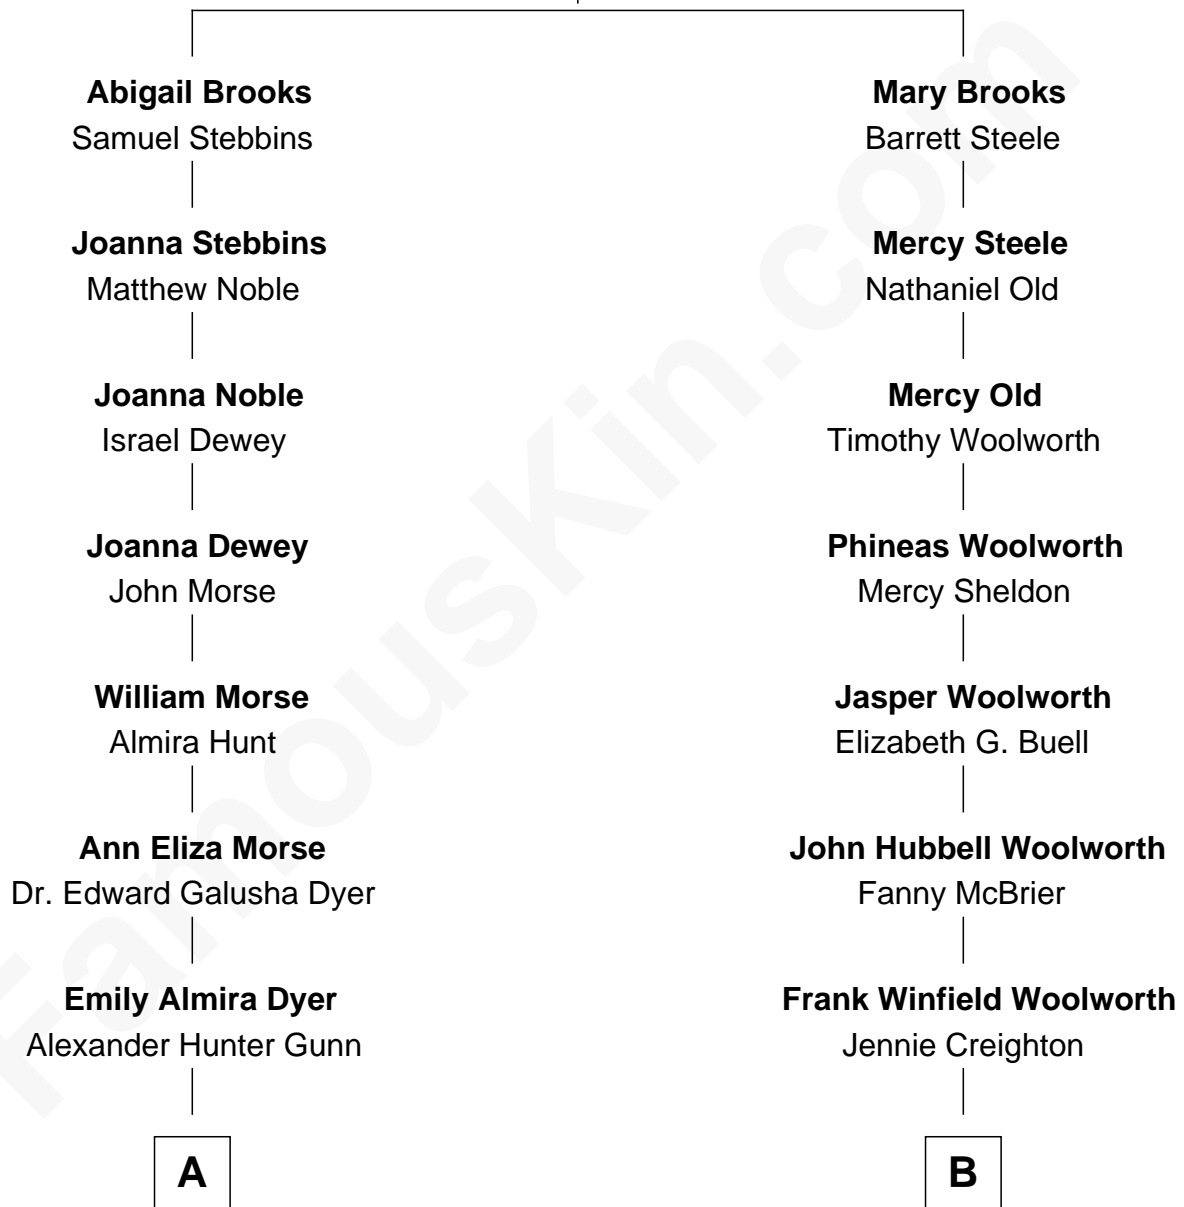

FamousKin.com Relationship Chart of

Andrew Shue

TV Actor

8th cousin 2 times removed of

Barbara Hutton

Socialite (aka "Poor Little Rich Girl")

William Brooks

Mary Burt

A

Alexander Hunter Gunn
Harriet Grace Brewster Willcox

Mary Brewster Gunn
Adoniram Judson Wells

Anne Brewster Wells
James William Shue

Andrew Shue
TV Actor

B

Edna Woolworth
Franklyn Laws Hutton

Barbara Hutton
"Poor Little Rich Girl"