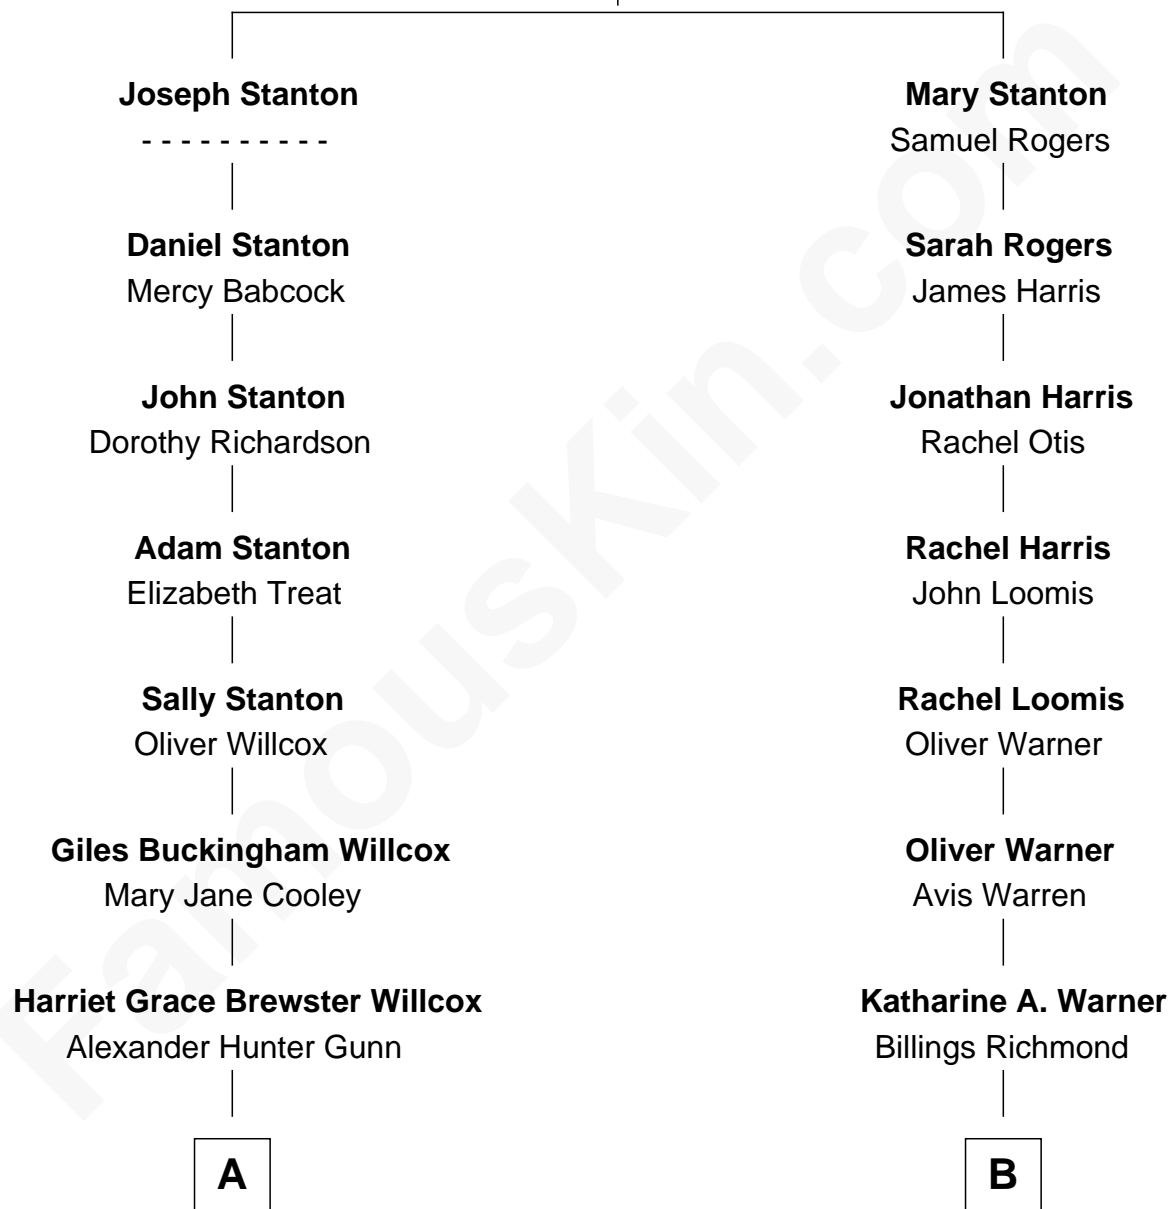

# FamousKin.com Relationship Chart of

**Andrew Shue**

*TV Actor*

9th cousin 2 times removed of

**Zac Efron**

*Movie Actor*

**Thomas Stanton**

Ann Lord

**A**

**Mary Brewster Gunn**  
Adoniram Judson Wells

**Anne Brewster Wells**  
James William Shue

**Andrew Shue**  
*TV Actor*

**B**

**Luzell Richmond**  
Elmer Joy Glidden

**Joseph Henry Glidden**  
Helene Durgan