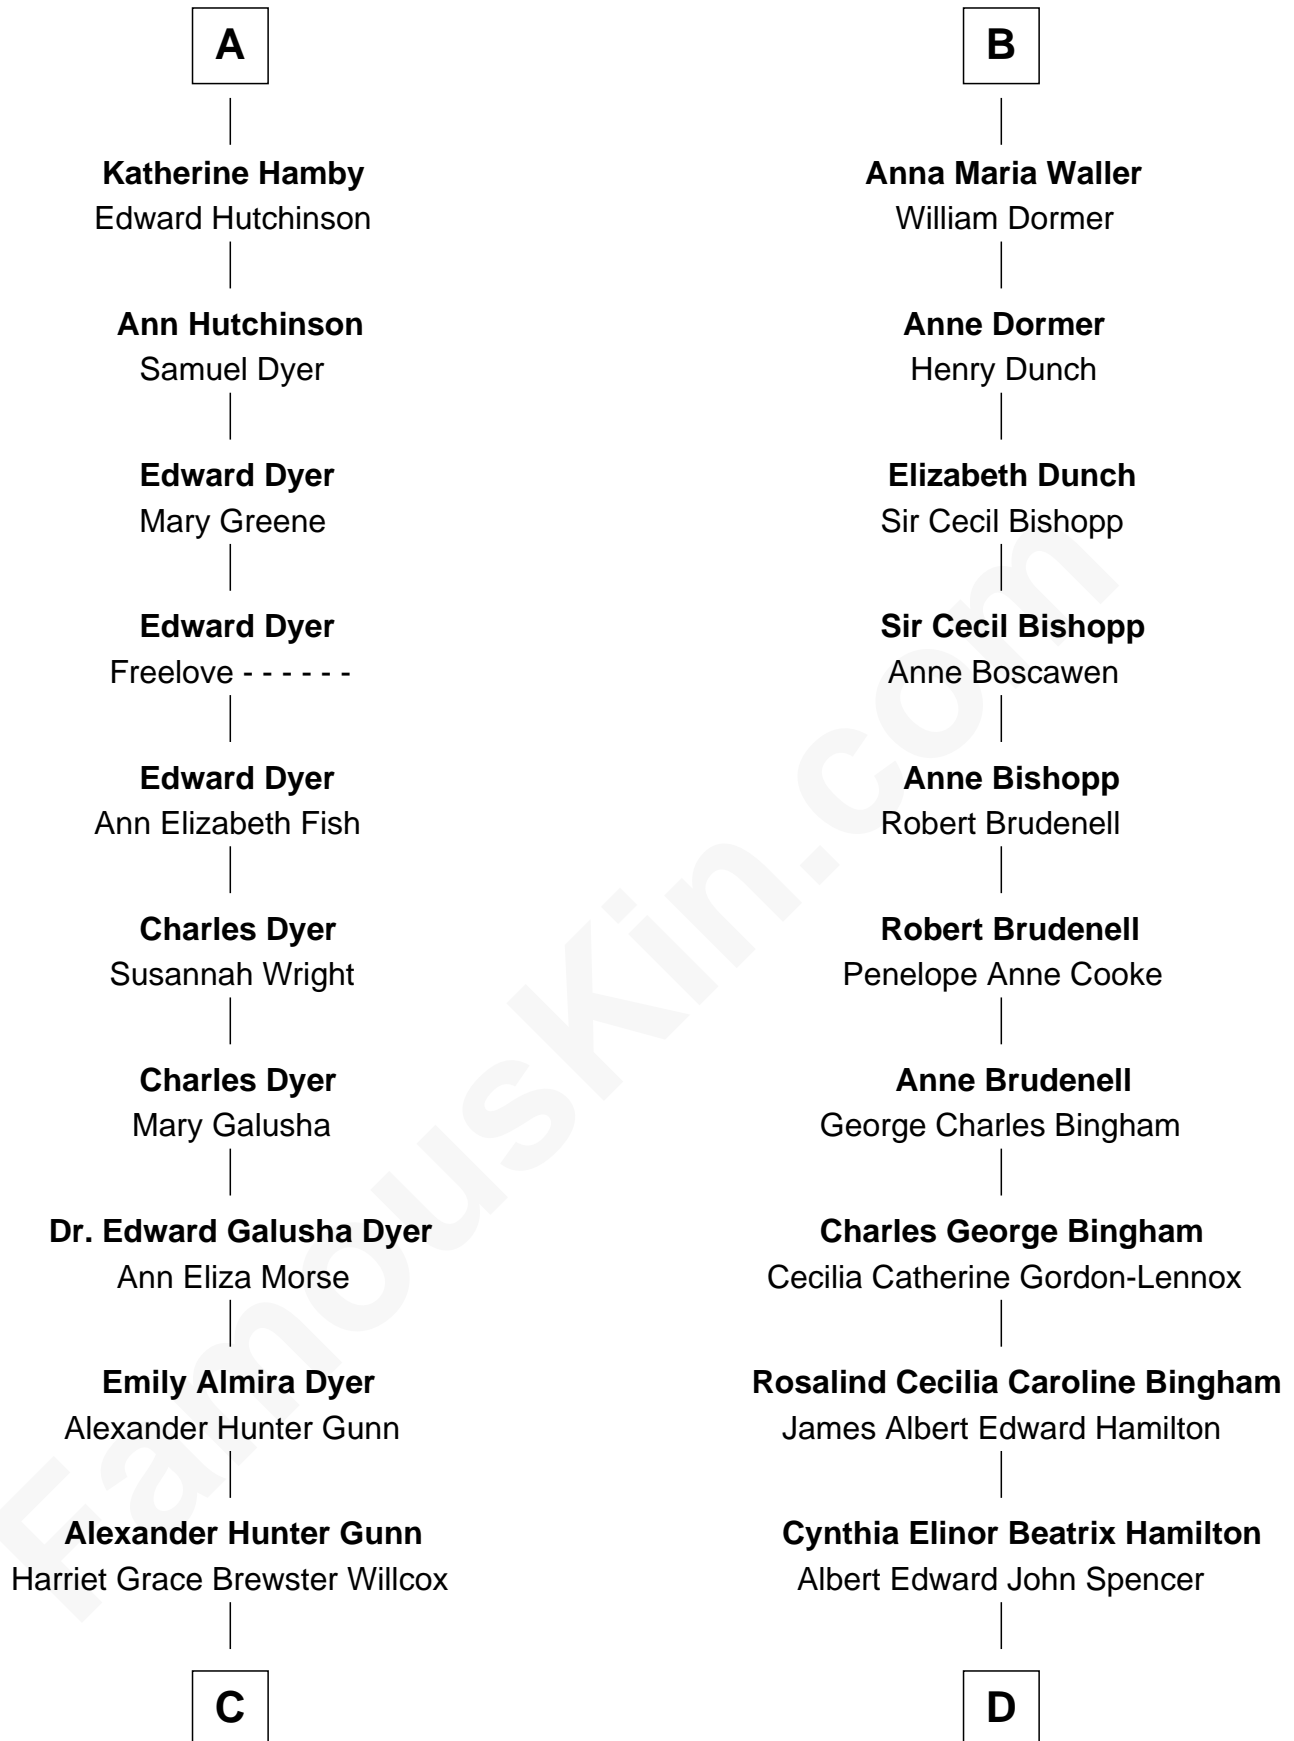

FamousKin.com Relationship Chart of

Andrew Shue

TV Actor

18th cousin 1 time removed of

Princess Diana

Princess of Wales

Sir Baldwin Freville

Maude le Scrope

Margaret Freville
Sir Hugh Willoughby

Margery Willoughby
Sir Godfrey Hilton

Elizabeth Hilton
Richard Thimbleby

Anne Thimbleby
John Booth

Eleanor Booth
Edward Hamby

William Hamby
Margaret Blewett

Robert Hamby
Elizabeth Arnold

A

Elizabeth Freville
Sir Thomas Ferrers

Sir Henry Ferrers
Margaret Heckstall

Sir Edward Ferrers
Constance Brome

Elizabeth Ferrers
John Hampden

Griffith Hampden
Anne Cave

Anne Hampden
Robert Waller

Edmund Waller
Anne Banks

B

C

Mary Brewster Gunn
Adoniram Judson Wells

Anne Brewster Wells
James William Shue

Andrew Shue
TV Actor

D

Edward John Spencer
Frances Ruth Burke Roche

Princess Diana
Princess of Wales