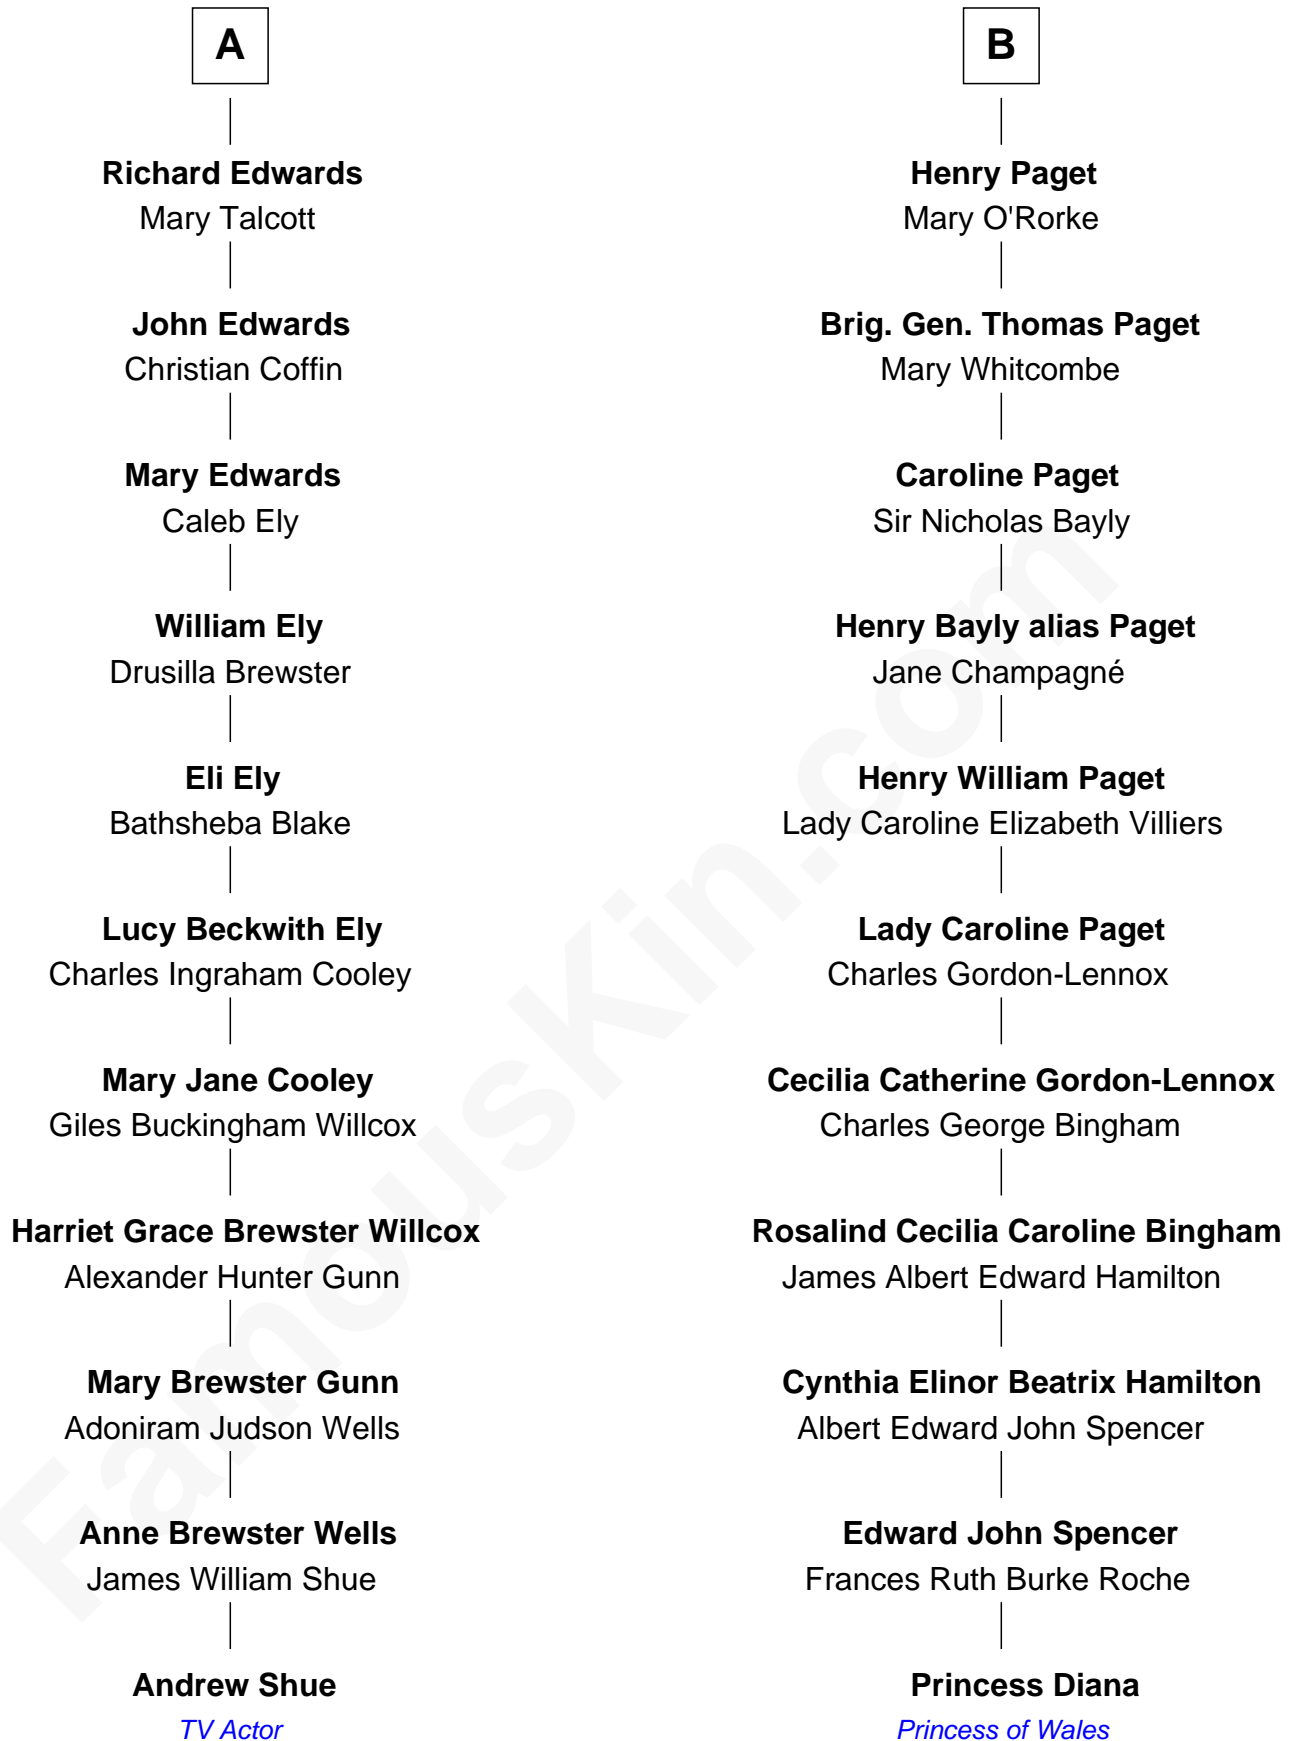

Andrew Shue photo by [Alan Light](#) (CC BY 2.0)