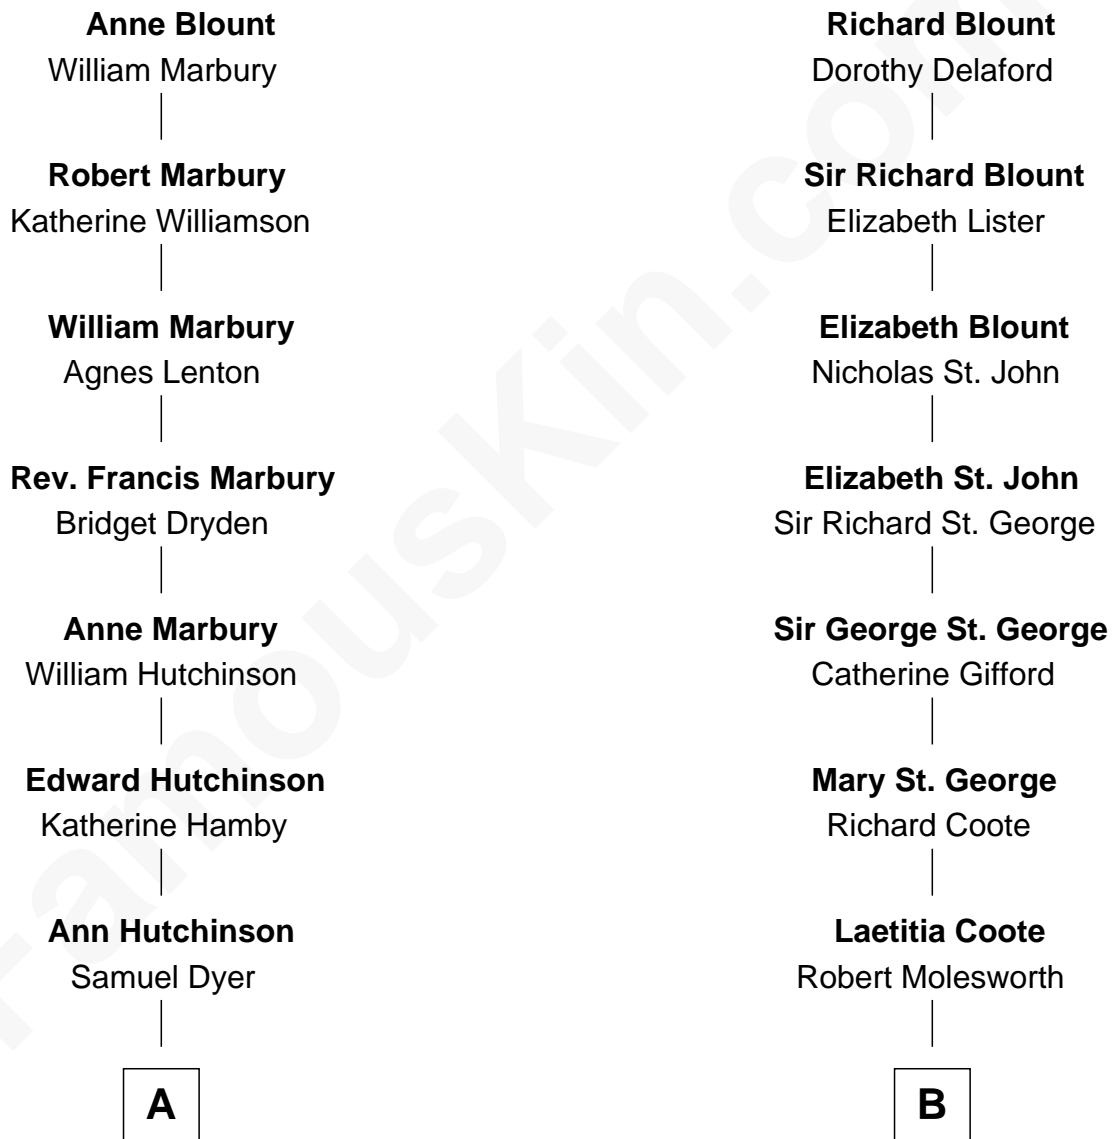

Sir Thomas Blount

*with wife
Agnes Hawley*

*with wife
Catherine Clifton*