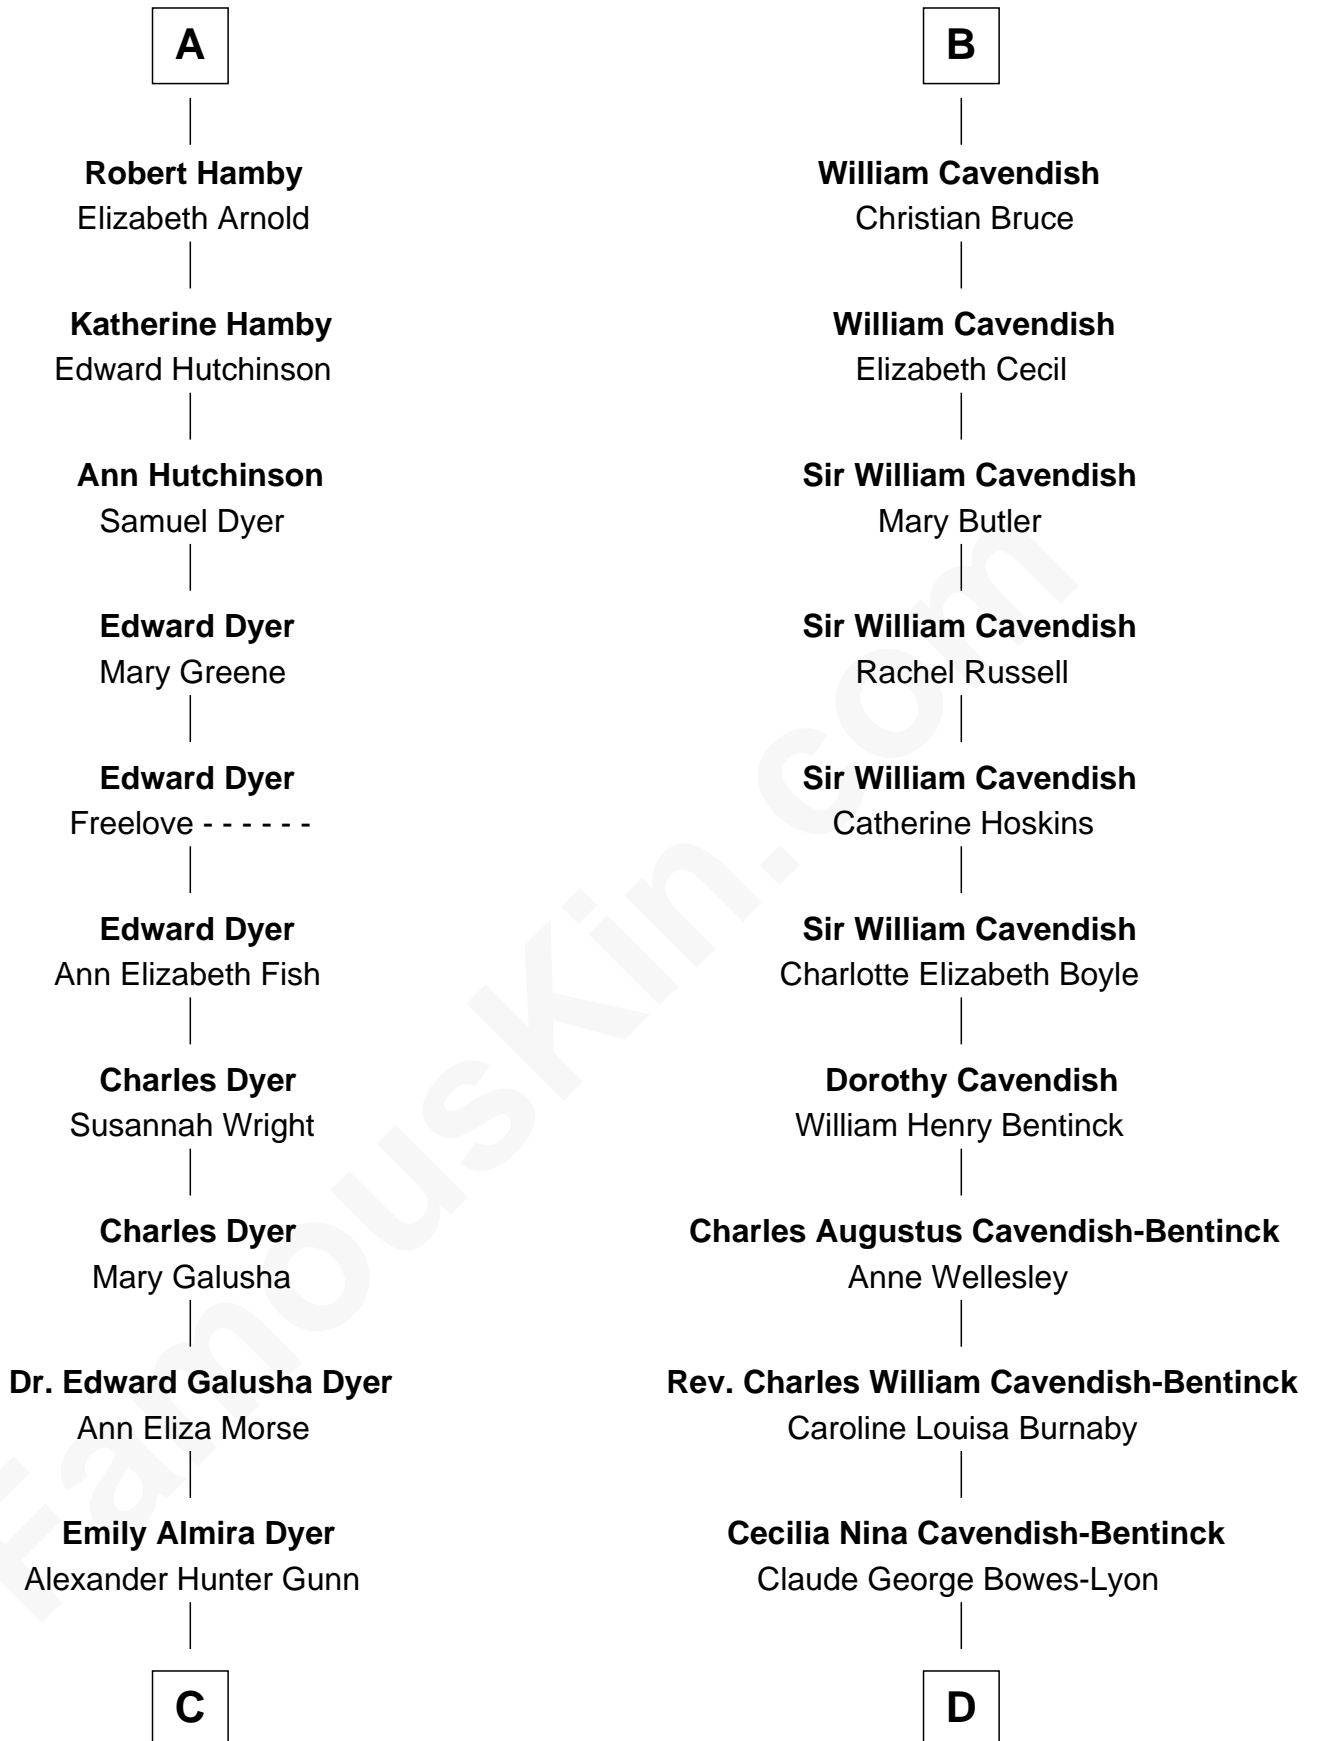

FamousKin.com Relationship Chart of

Andrew Shue

TV Actor

20th cousin of

Prince William

Prince of Wales

Sir Walter Tailboys

Margaret - - - - -

Elizabeth Leeke

Elizabeth Hardwick

Sir William Cavendish

Sir William Cavendish

Anne Keighley

B

C

Alexander Hunter Gunn
Harriet Grace Brewster Willcox