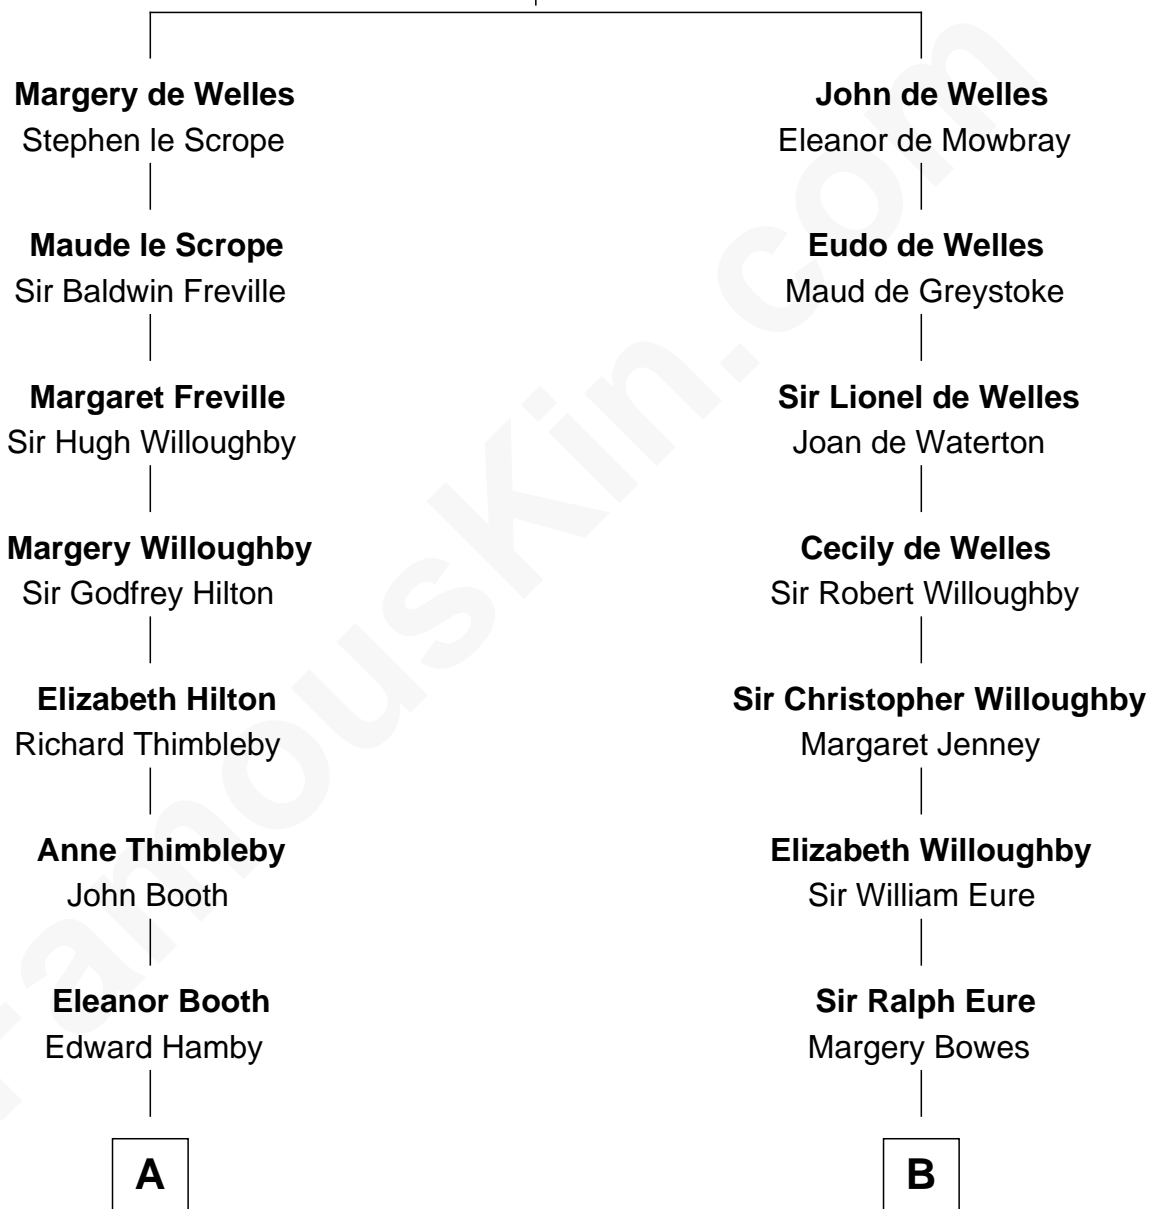

FamousKin.com Relationship Chart of

Andrew Shue

TV Actor

21st cousin of

Catherine Middleton

Princess of Wales

John de Welles

Maud de Roos

C

Emily Almira Dyer
Alexander Hunter Gunn

Alexander Hunter Gunn
Harriet Grace Brewster Willcox

Mary Brewster Gunn
Adoniram Judson Wells

Anne Brewster Wells
James William Shue

Andrew Shue
TV Actor

D

John Harrison
Jane Hill