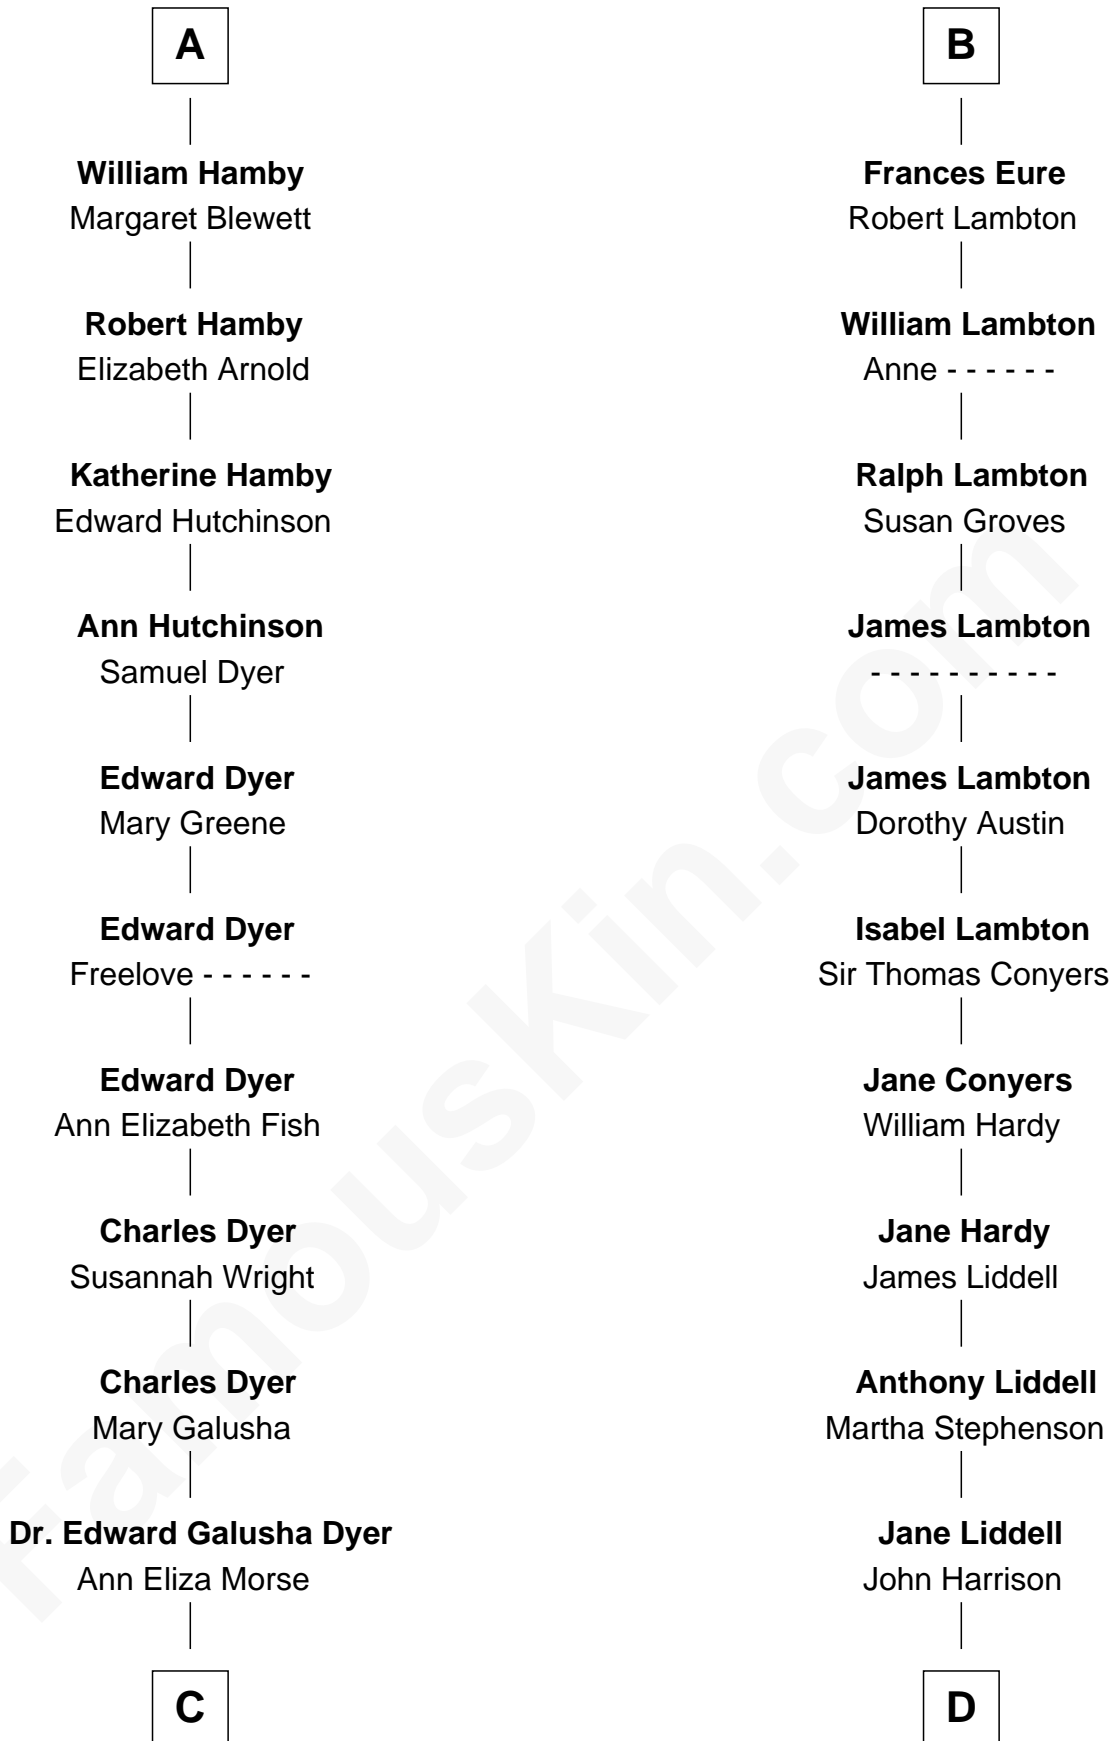

FamousKin.com Relationship Chart of

Andrew Shue

TV Actor

21st cousin of

Catherine Middleton

Princess of Wales

John de Welles

Maud de Roos

C

Emily Almira Dyer
Alexander Hunter Gunn

Alexander Hunter Gunn
Harriet Grace Brewster Willcox

Mary Brewster Gunn
Adoniram Judson Wells

Anne Brewster Wells
James William Shue

Andrew Shue
TV Actor

D

John Harrison
Jane Hill