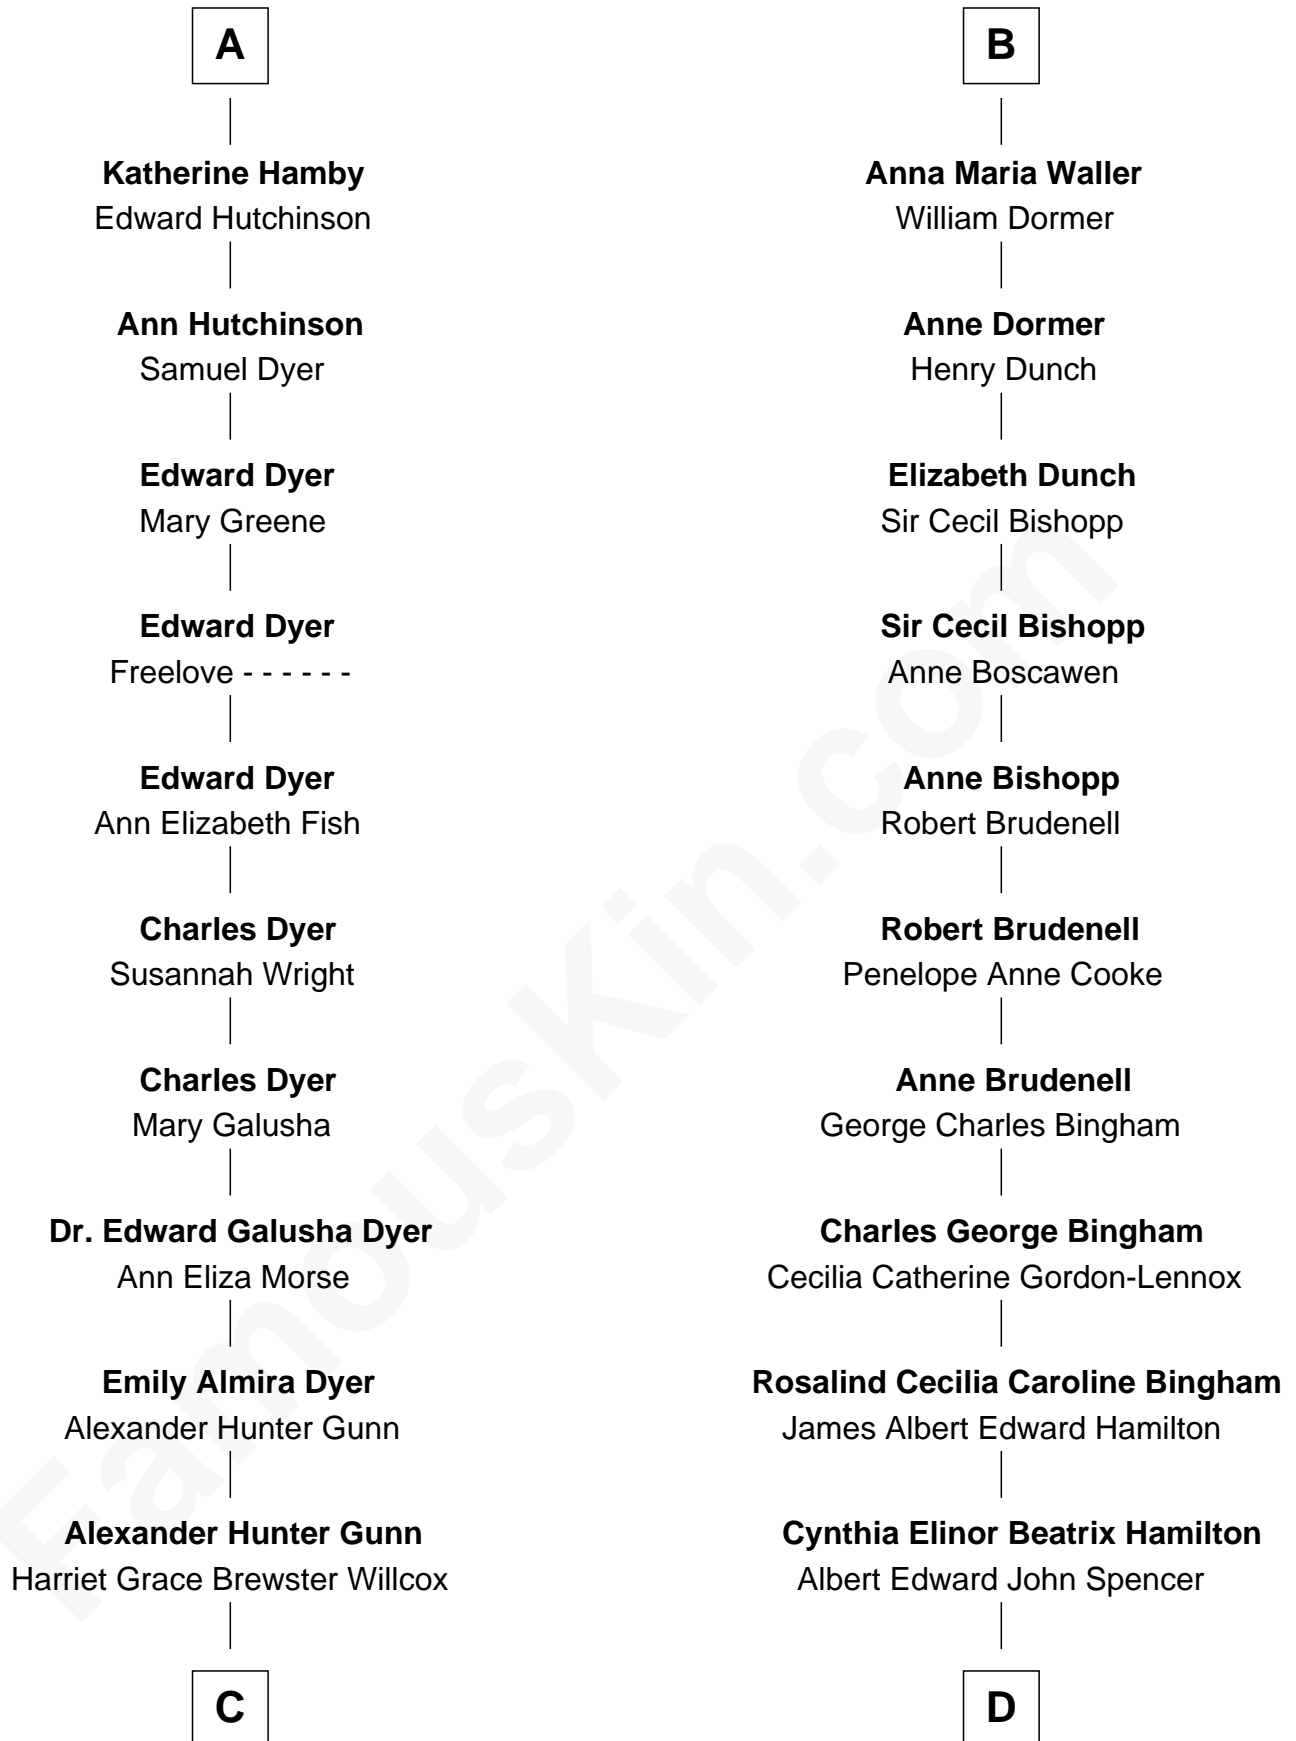

FamousKin.com Relationship Chart of

Andrew Shue

TV Actor

19th cousin of

Prince Harry

Duke of Sussex

Sir Baldwin Freville

Maude le Scrope

Margaret Freville
Sir Hugh Willoughby

Margery Willoughby
Sir Godfrey Hilton

Elizabeth Hilton
Richard Thimbleby

Anne Thimbleby
John Booth

Eleanor Booth
Edward Hamby

William Hamby
Margaret Blewett

Robert Hamby
Elizabeth Arnold

A

Elizabeth Freville
Sir Thomas Ferrers

Sir Henry Ferrers
Margaret Heckstall

Sir Edward Ferrers
Constance Brome

Elizabeth Ferrers
John Hampden

Griffith Hampden
Anne Cave

Anne Hampden
Robert Waller

Edmund Waller
Anne Banks

B

C

Mary Brewster Gunn
Adoniram Judson Wells

Anne Brewster Wells
James William Shue

Andrew Shue
TV Actor

D

Edward John Spencer
Frances Ruth Burke Roche

Princess Diana Frances Spencer
Charles III, King of the United Kingdom