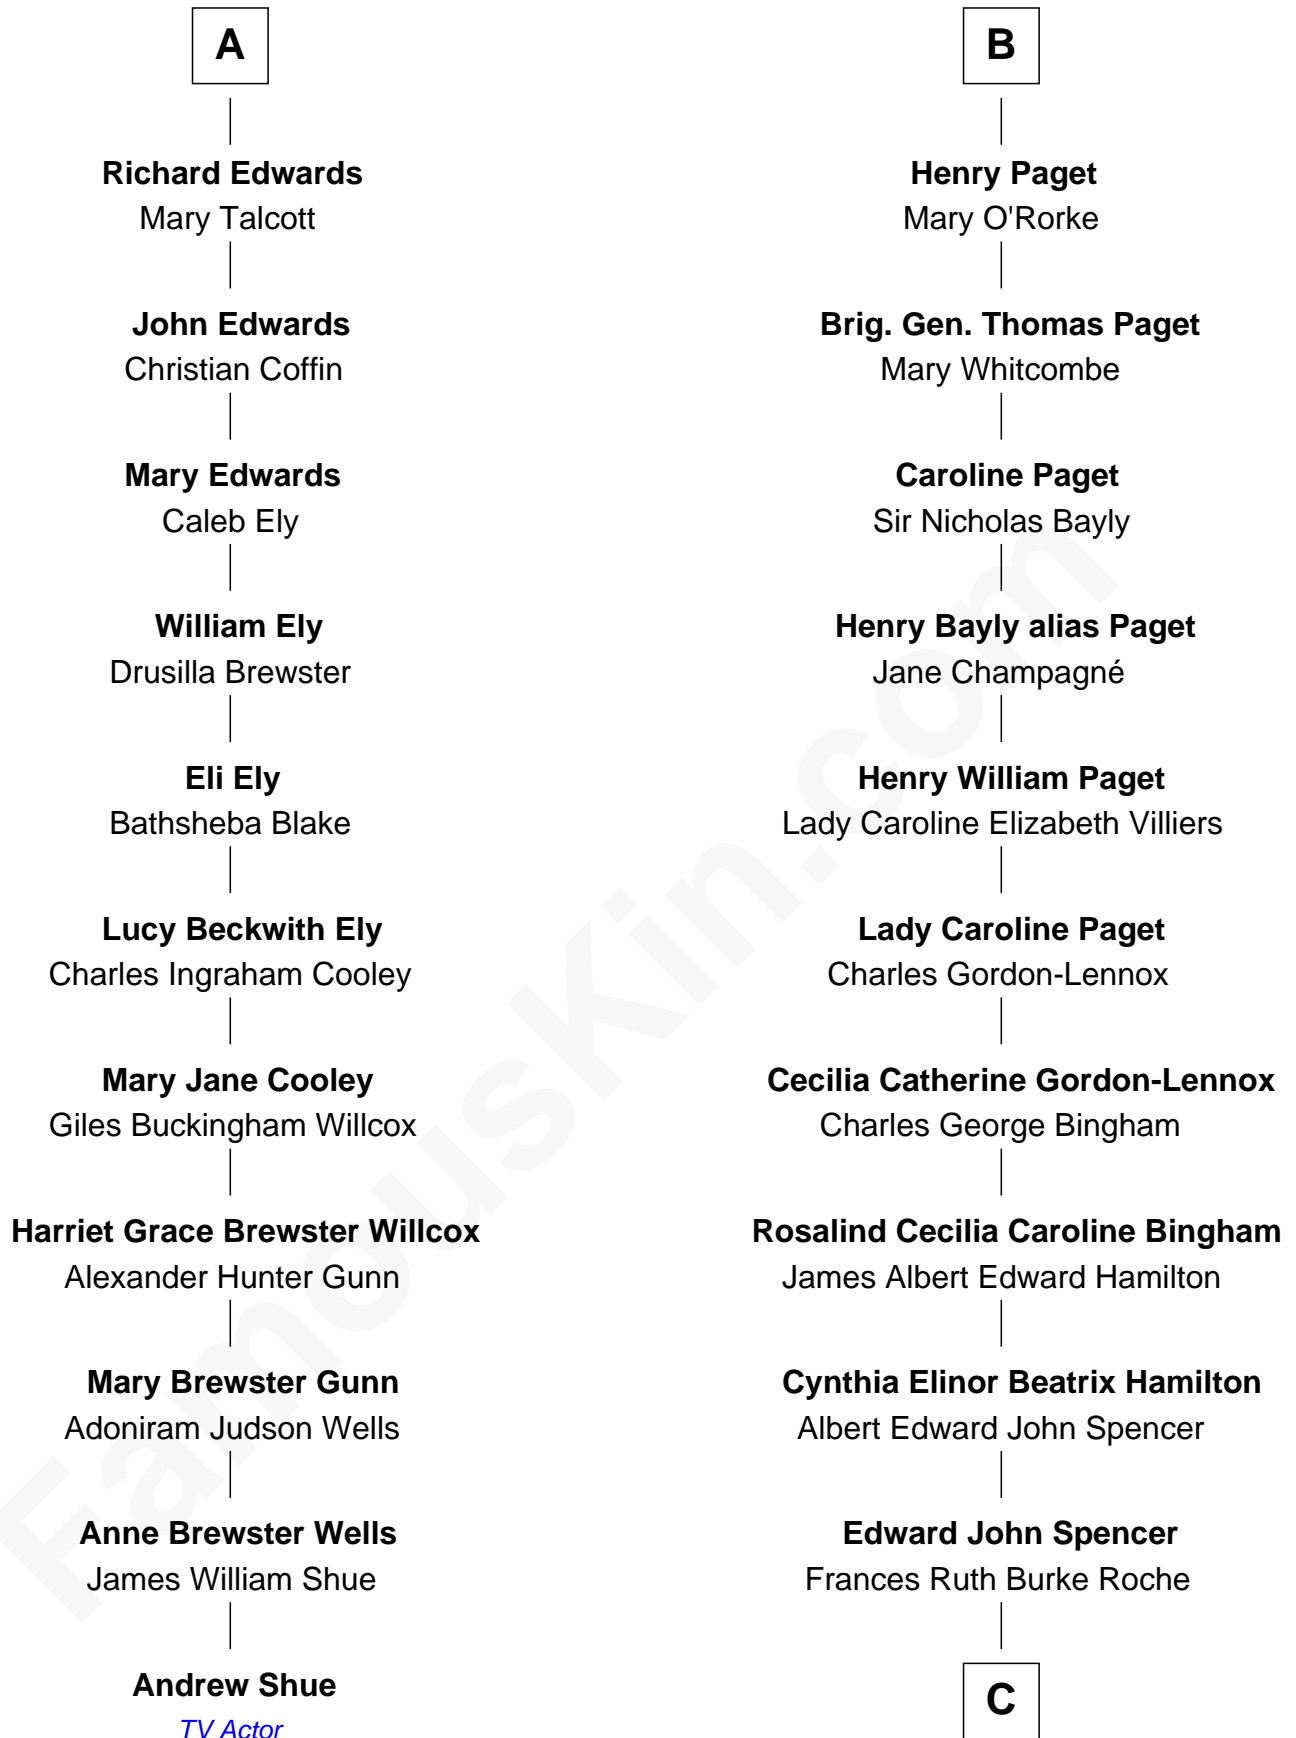

# FamousKin.com Relationship Chart of

**Andrew Shue**

*TV Actor*

17th cousin 1 time removed of

**Prince Harry**

*Duke of Sussex*

**Sir Nicholas Poyntz**

Elizabeth Mill

**C**

**Princess Diana Frances Spencer**  
Charles III, King of the United Kingdom

**Prince Harry**  
*Duke of Sussex*

FamousKin.com