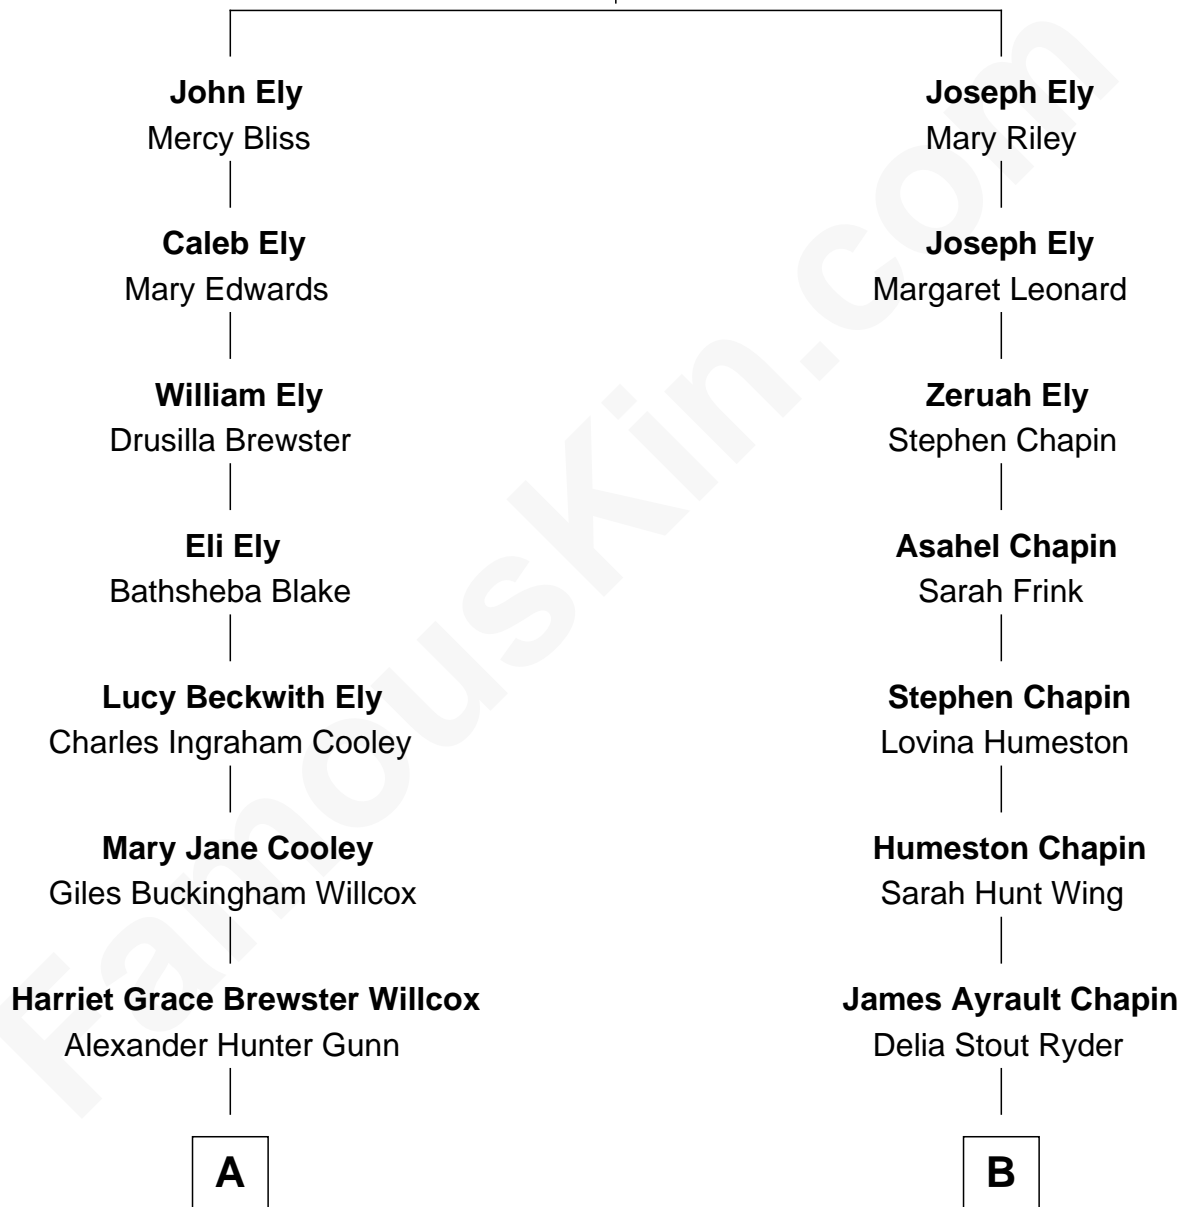

FamousKin.com Relationship Chart of

Andrew Shue

TV Actor

9th cousin of

Harry Chapin

Singer and Songwriter

Samuel Ely

Mary Day

A

Mary Brewster Gunn
Adoniram Judson Wells

Anne Brewster Wells
James William Shue

Andrew Shue
TV Actor

B

James Ormsbee Chapin
Abigail Beal Forbes

James Forbes Chapin
Jeanne Elspeth Burke

Harry Chapin
Singer and Songwriter