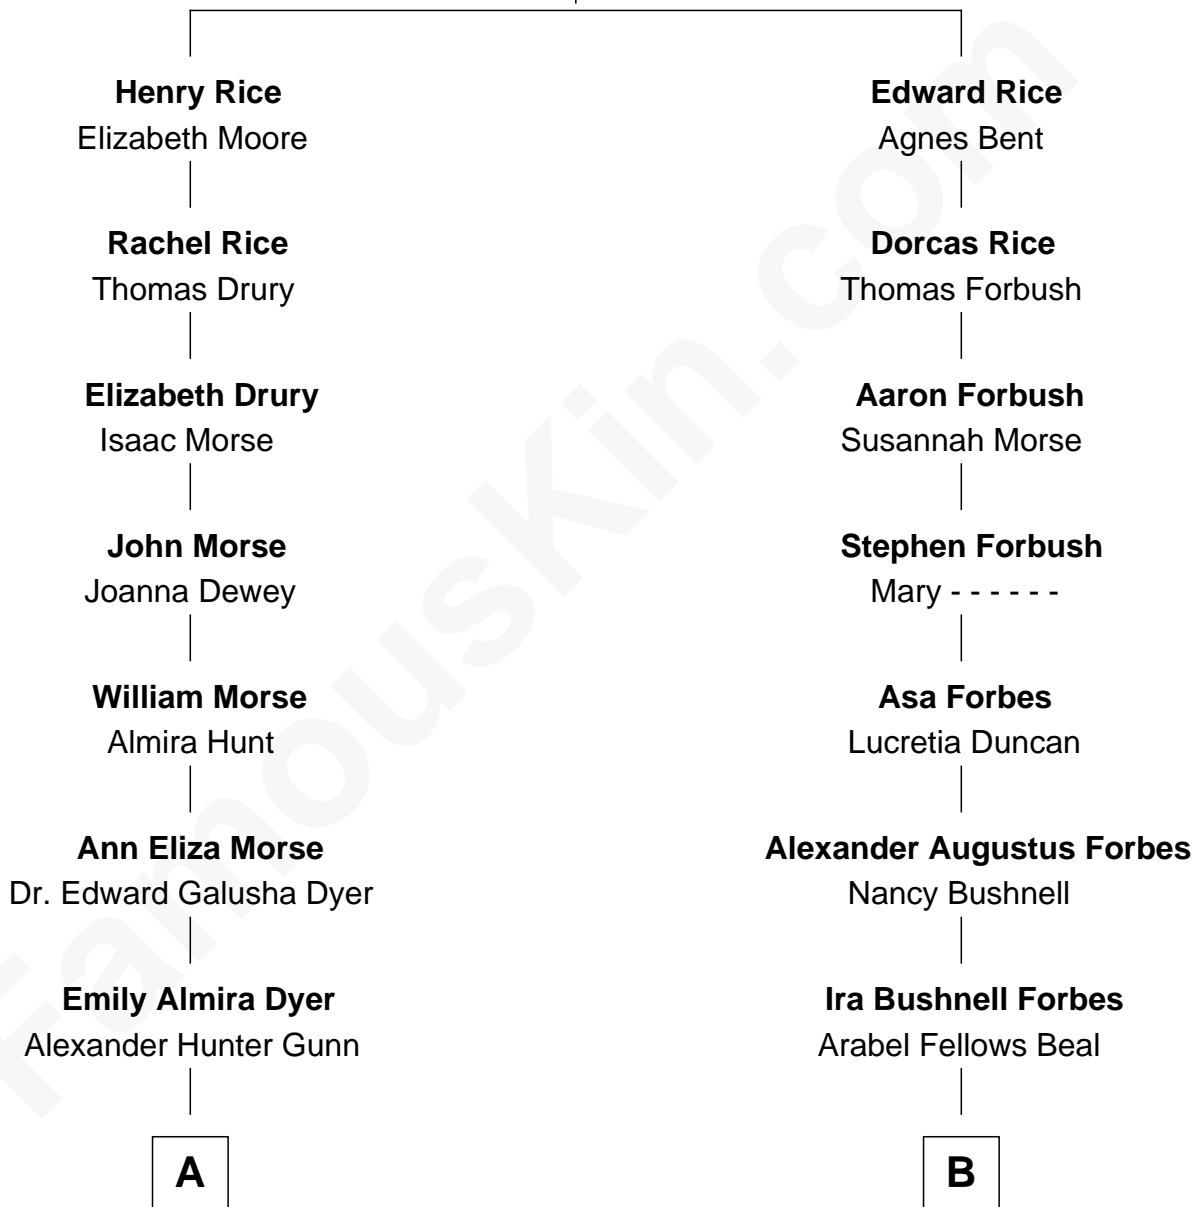

FamousKin.com Relationship Chart of

Andrew Shue

TV Actor

9th cousin 1 time removed of

Harry Chapin

Singer and Songwriter

Edmund Rice
Thomasine Frost

A

Alexander Hunter Gunn
Harriet Grace Brewster Willcox

Mary Brewster Gunn
Adoniram Judson Wells

Anne Brewster Wells
James William Shue

Andrew Shue
TV Actor

B

Abigail Beal Forbes
James Ormsbee Chapin

James Forbes Chapin
Jeanne Elspeth Burke