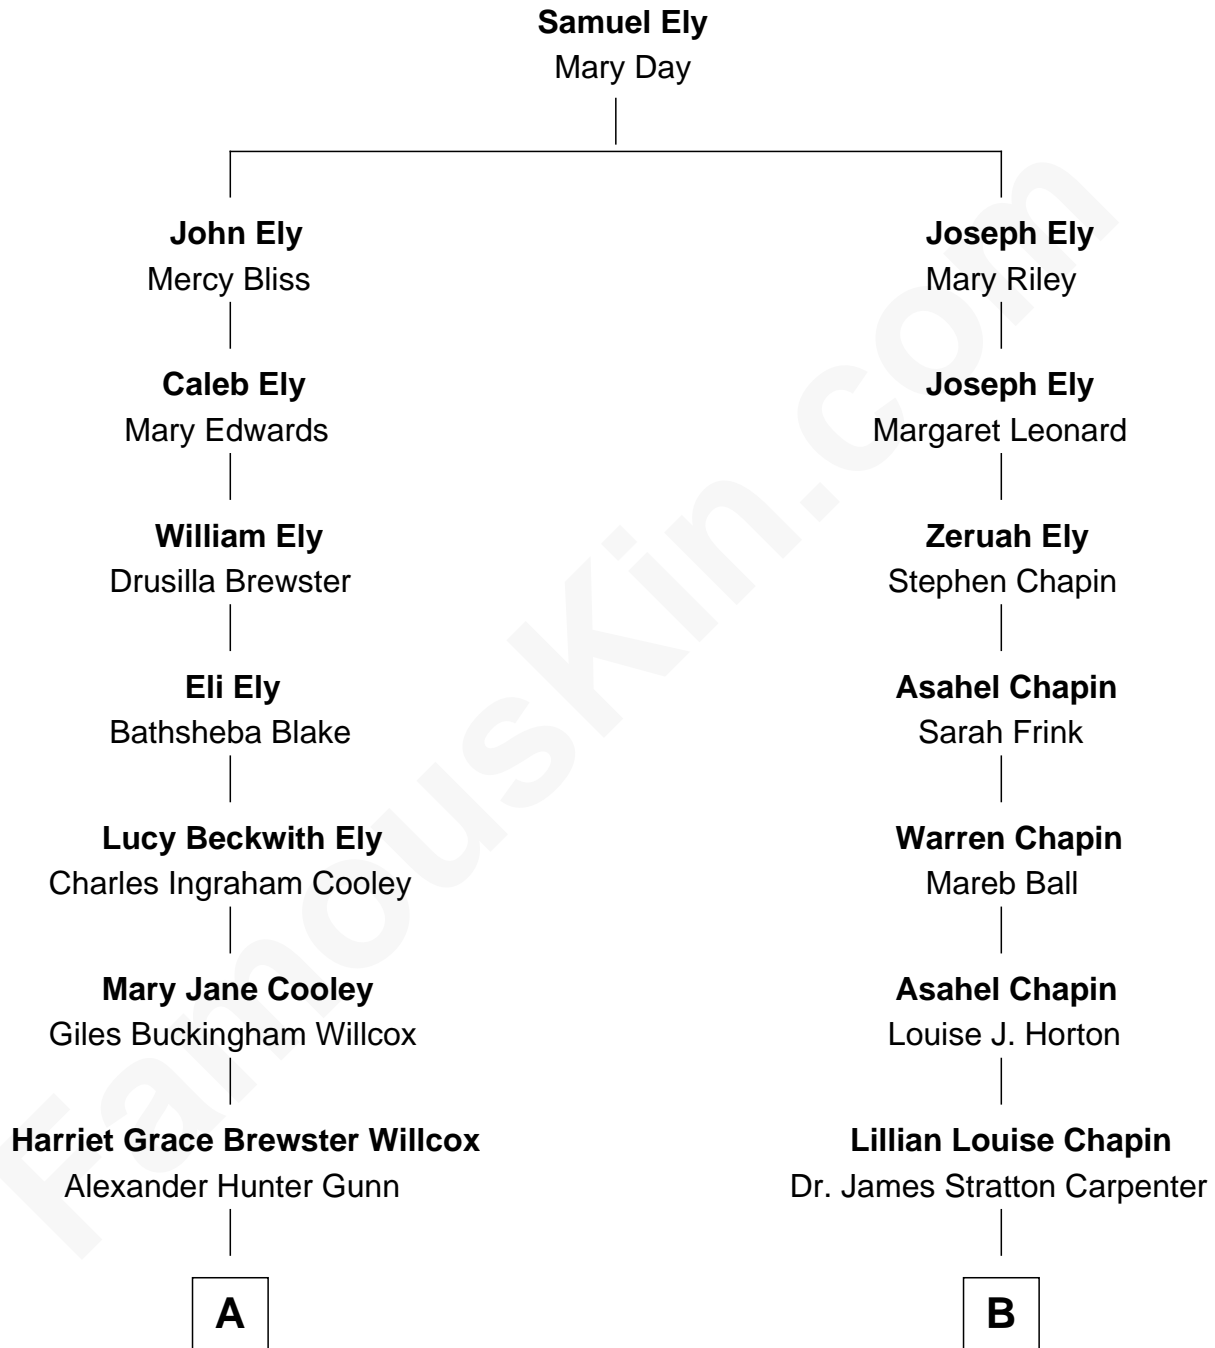

# FamousKin.com Relationship Chart of

**Andrew Shue**

*TV Actor*

9th cousin of

**Mary Chapin Carpenter**

*Singer and Songwriter*

FamousKin.com