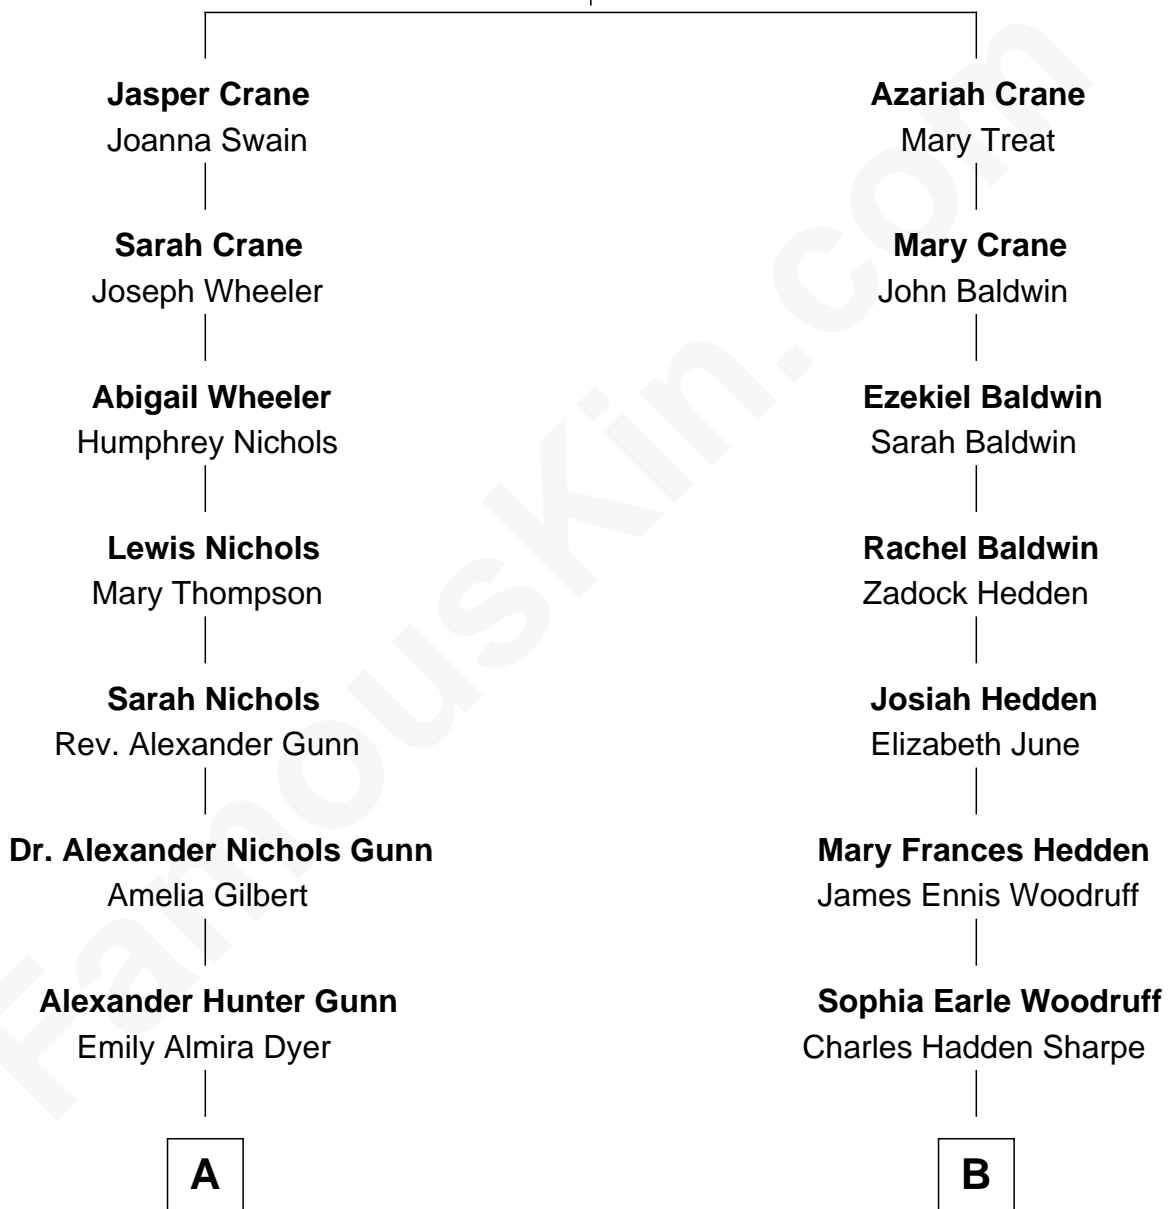

FamousKin.com Relationship Chart of

Andrew Shue

TV Actor

10th cousin 1 time removed of

Alexandra Breckenridge

TV and Movie Actress

Jasper Crane

Alice - - - - -

A

Alexander Hunter Gunn
Harriet Grace Brewster Willcox

Mary Brewster Gunn
Adoniram Judson Wells

Anne Brewster Wells
James William Shue

Andrew Shue
TV Actor

B

William Wickham Sharpe
Carrie Ida Gamble

Sophie Earle Sharpe
Col. Leland Davis Breckenridge