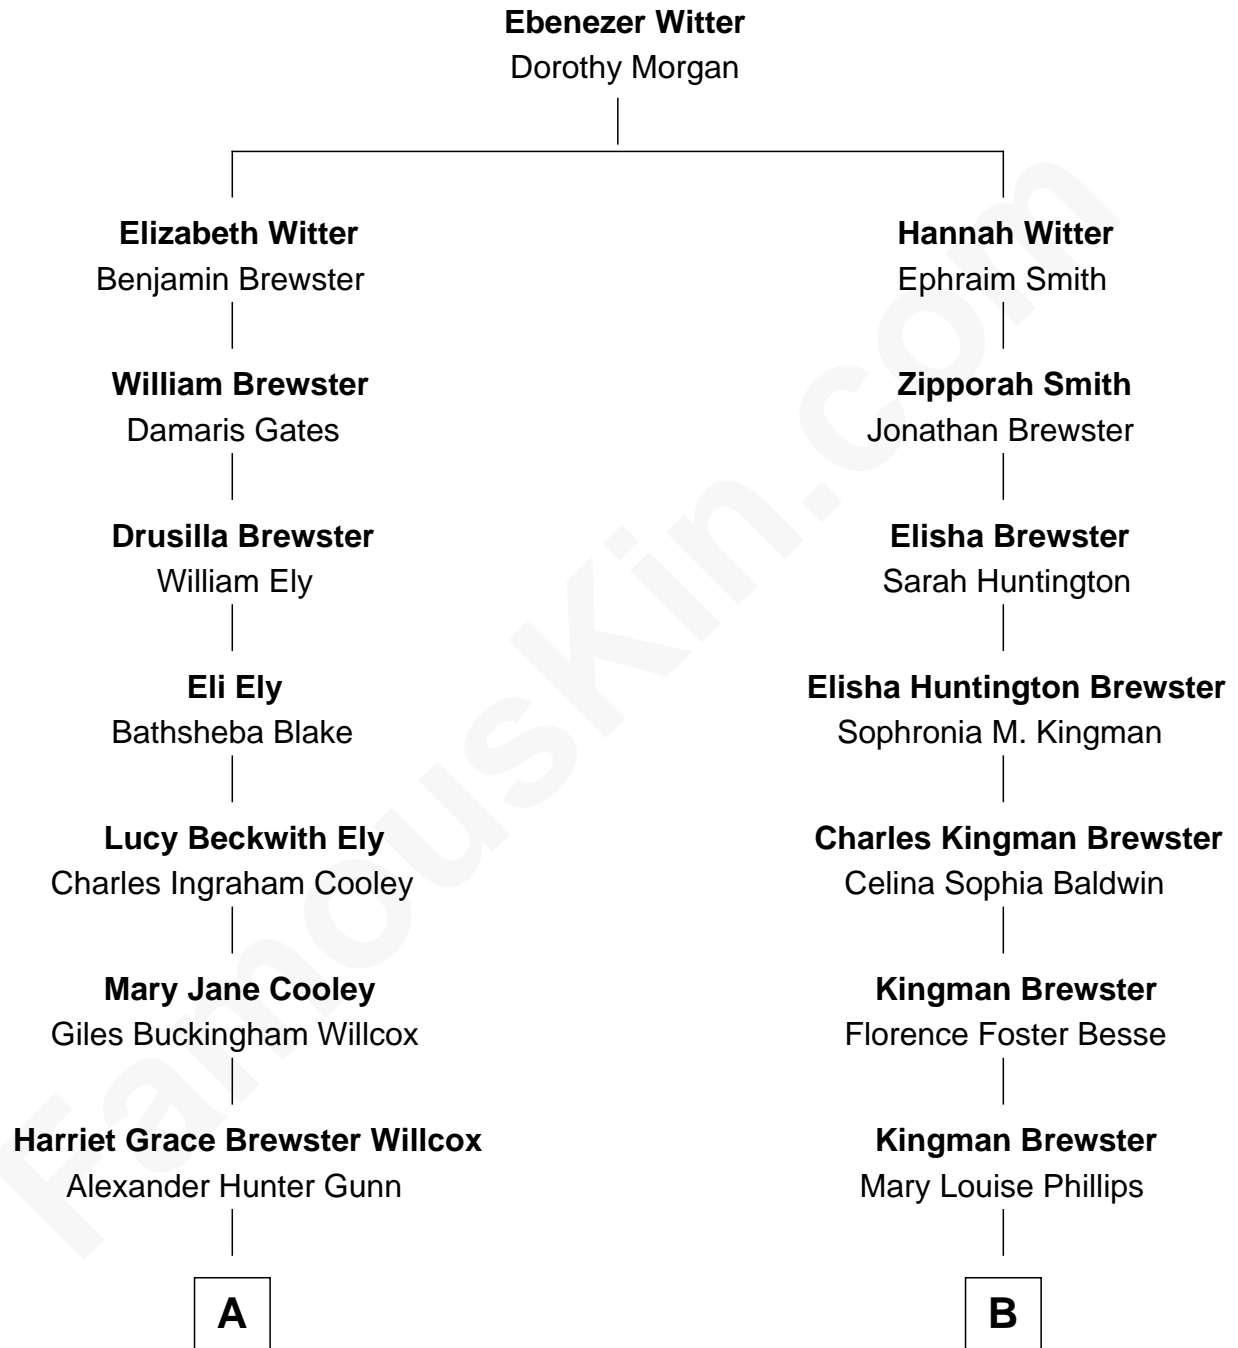

FamousKin.com Relationship Chart of

Andrew Shue

TV Actor

8th cousin 1 time removed of

Jordana Brewster

TV and Movie Actress

A

Mary Brewster Gunn
Adoniram Judson Wells

Anne Brewster Wells
James William Shue

Andrew Shue
TV Actor

B

Alden Brewster
Maria João Leão de Sousa

Jordana Brewster
TV and Movie Actress

FamousKin.com