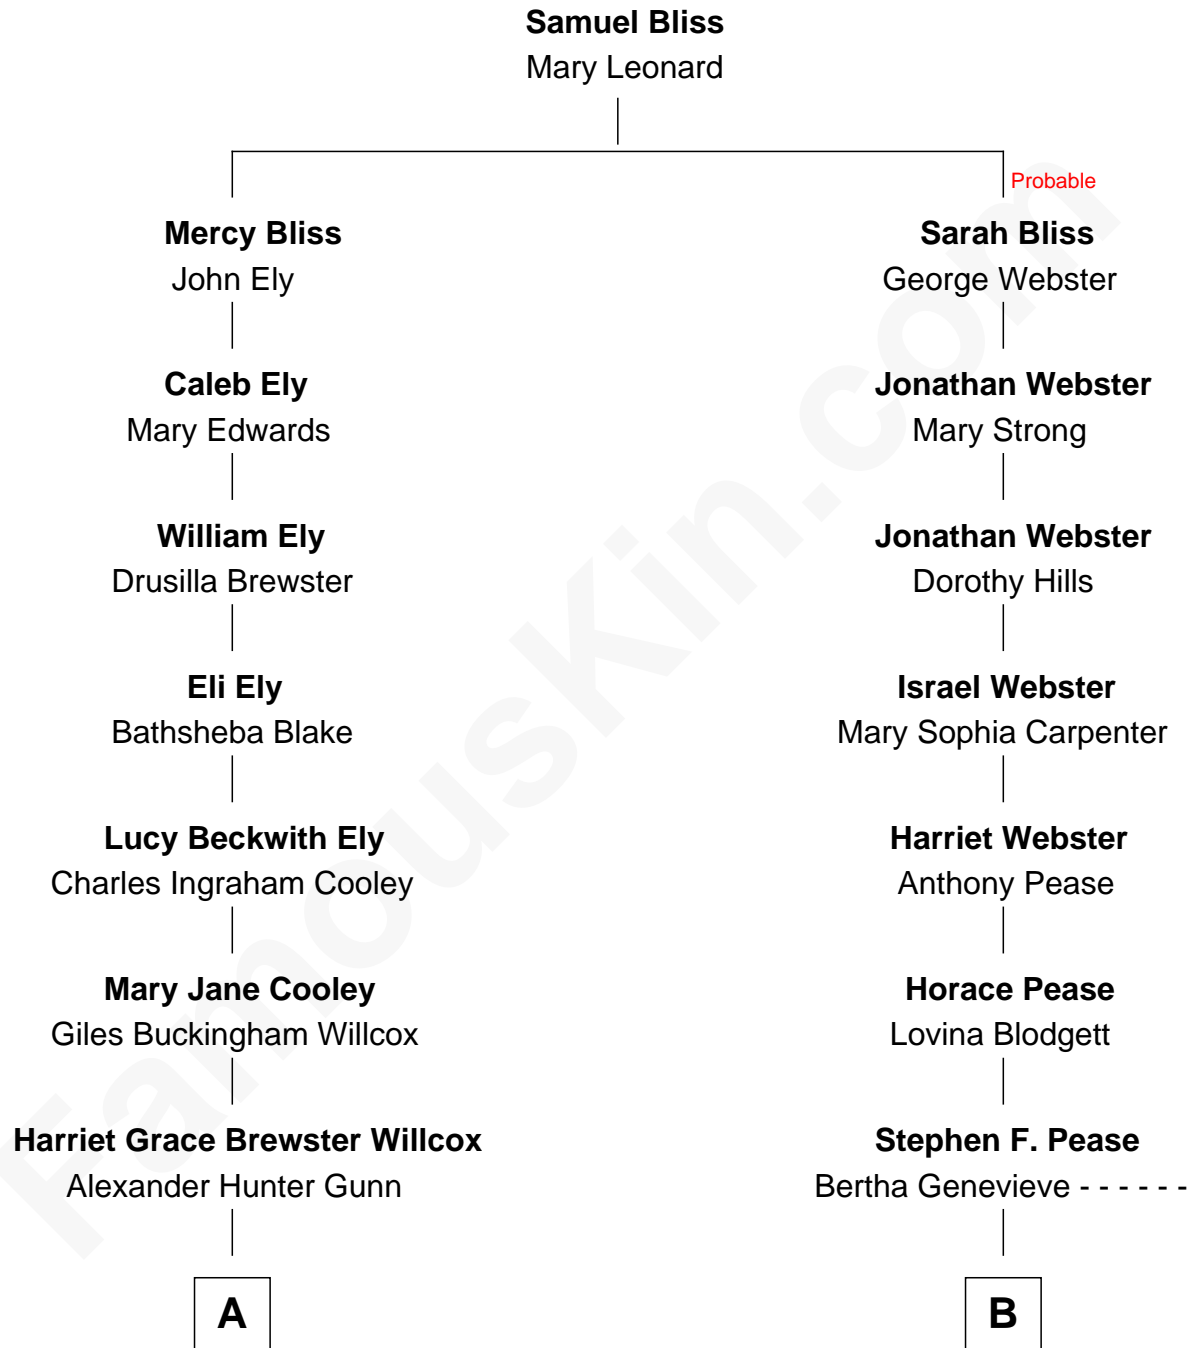

FamousKin.com Relationship Chart of

Andrew Shue

TV Actor

9th cousin of

Mark David Chapman

Assassinated John Lennon

A

Mary Brewster Gunn
Adoniram Judson Wells

Anne Brewster Wells
James William Shue

Andrew Shue
TV Actor

B

Henry Horace Pease
Myrtle S. Nelson

Diane Elizabeth Pease
David Curtis Chapman

Mark David Chapman
Assassinated John Lennon

FamousKin.com