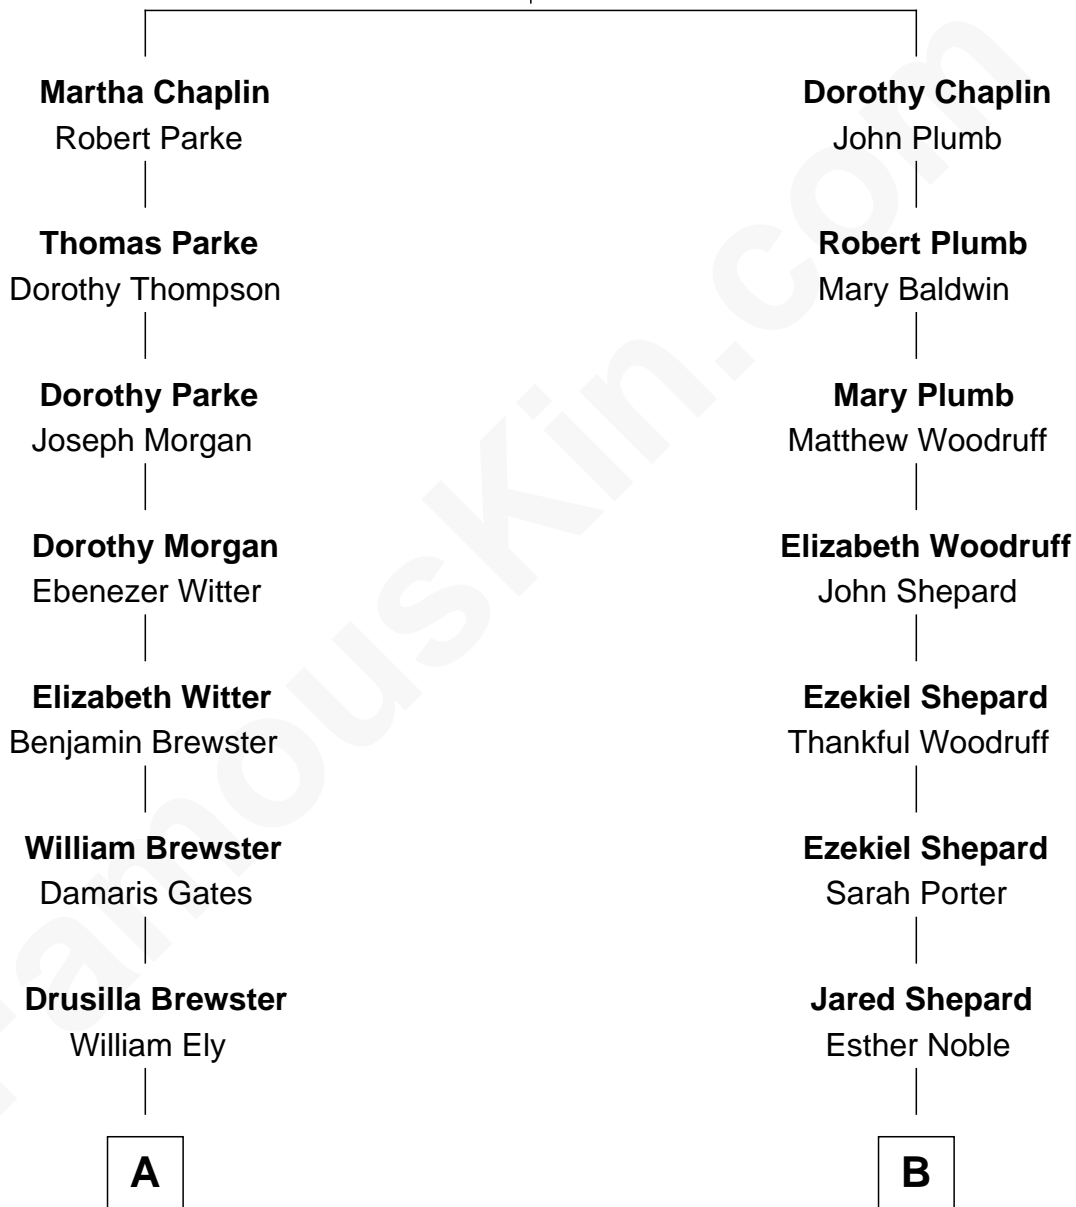

# FamousKin.com Relationship Chart of

**Andrew Shue**

*TV Actor*

9th cousin 4 times removed of

**Gilbert Clifford Noble**

*Co-Founder of Barnes & Noble*

**William Chaplin**  
Agnes Holborough

**A**

**Eli Ely**

Bathsheba Blake

**Lucy Beckwith Ely**

Charles Ingraham Cooley

**Mary Jane Cooley**

Giles Buckingham Willcox

**Harriet Grace Brewster Willcox**

Alexander Hunter Gunn

**Mary Brewster Gunn**

Adoniram Judson Wells

**Anne Brewster Wells**

James William Shue

**Andrew Shue**

*TV Actor*

**B**

**Julia Shepard**