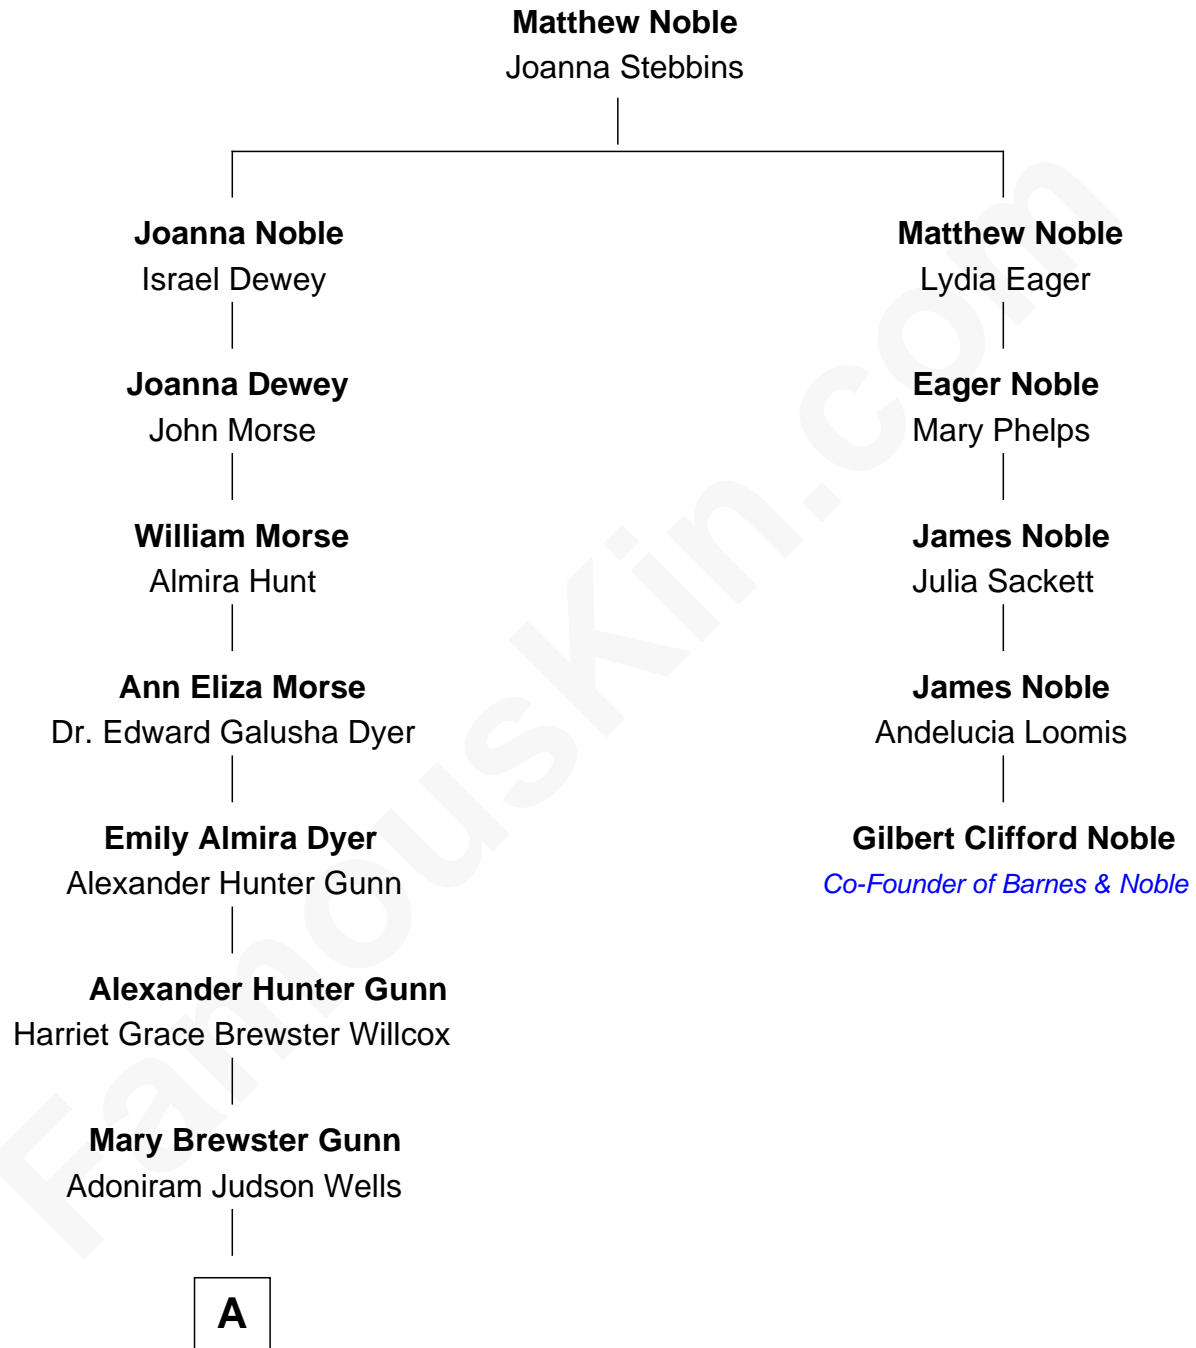

# FamousKin.com Relationship Chart of

**Andrew Shue**

*TV Actor*

4th cousin 4 times removed of

**Gilbert Clifford Noble**

*Co-Founder of Barnes & Noble*

A

—  
**Anne Brewster Wells**

James William Shue

—  
**Andrew Shue**

*TV Actor*

FamousKin.com