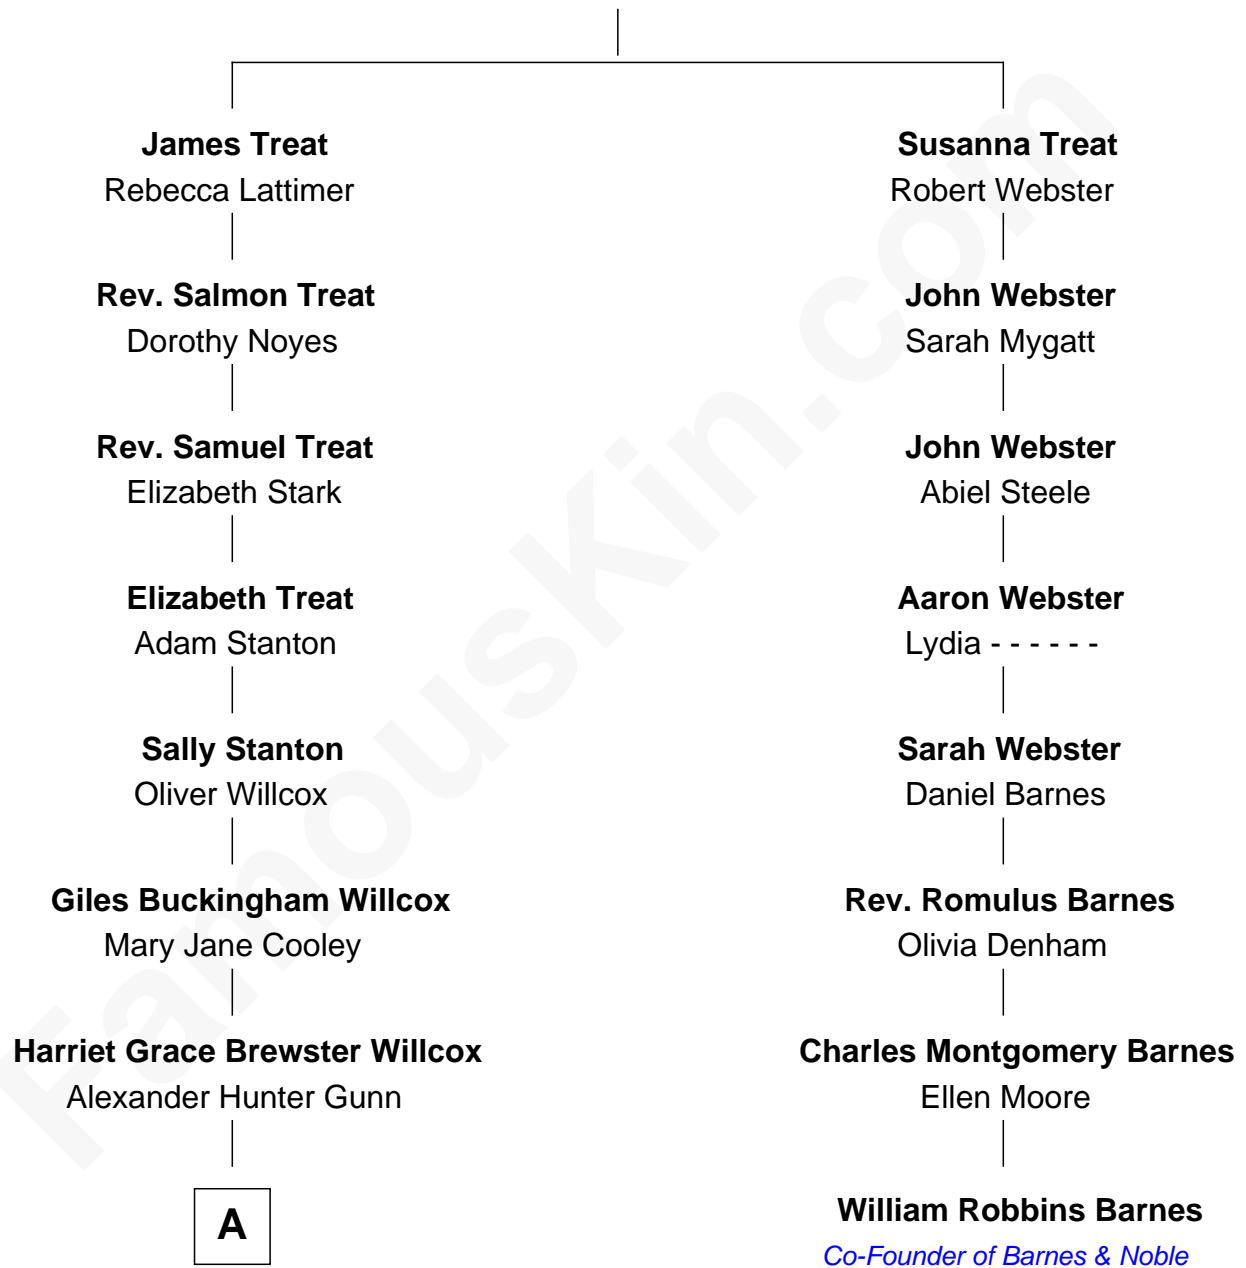

FamousKin.com Relationship Chart of

Andrew Shue

TV Actor

7th cousin 2 times removed of

William Robbins Barnes

Co-Founder of Barnes & Noble

Richard Treat

Alice Gaylord

A

—
Mary Brewster Gunn
Adoniram Judson Wells

—
Anne Brewster Wells
James William Shue

—
Andrew Shue
TV Actor

FamousKin.com