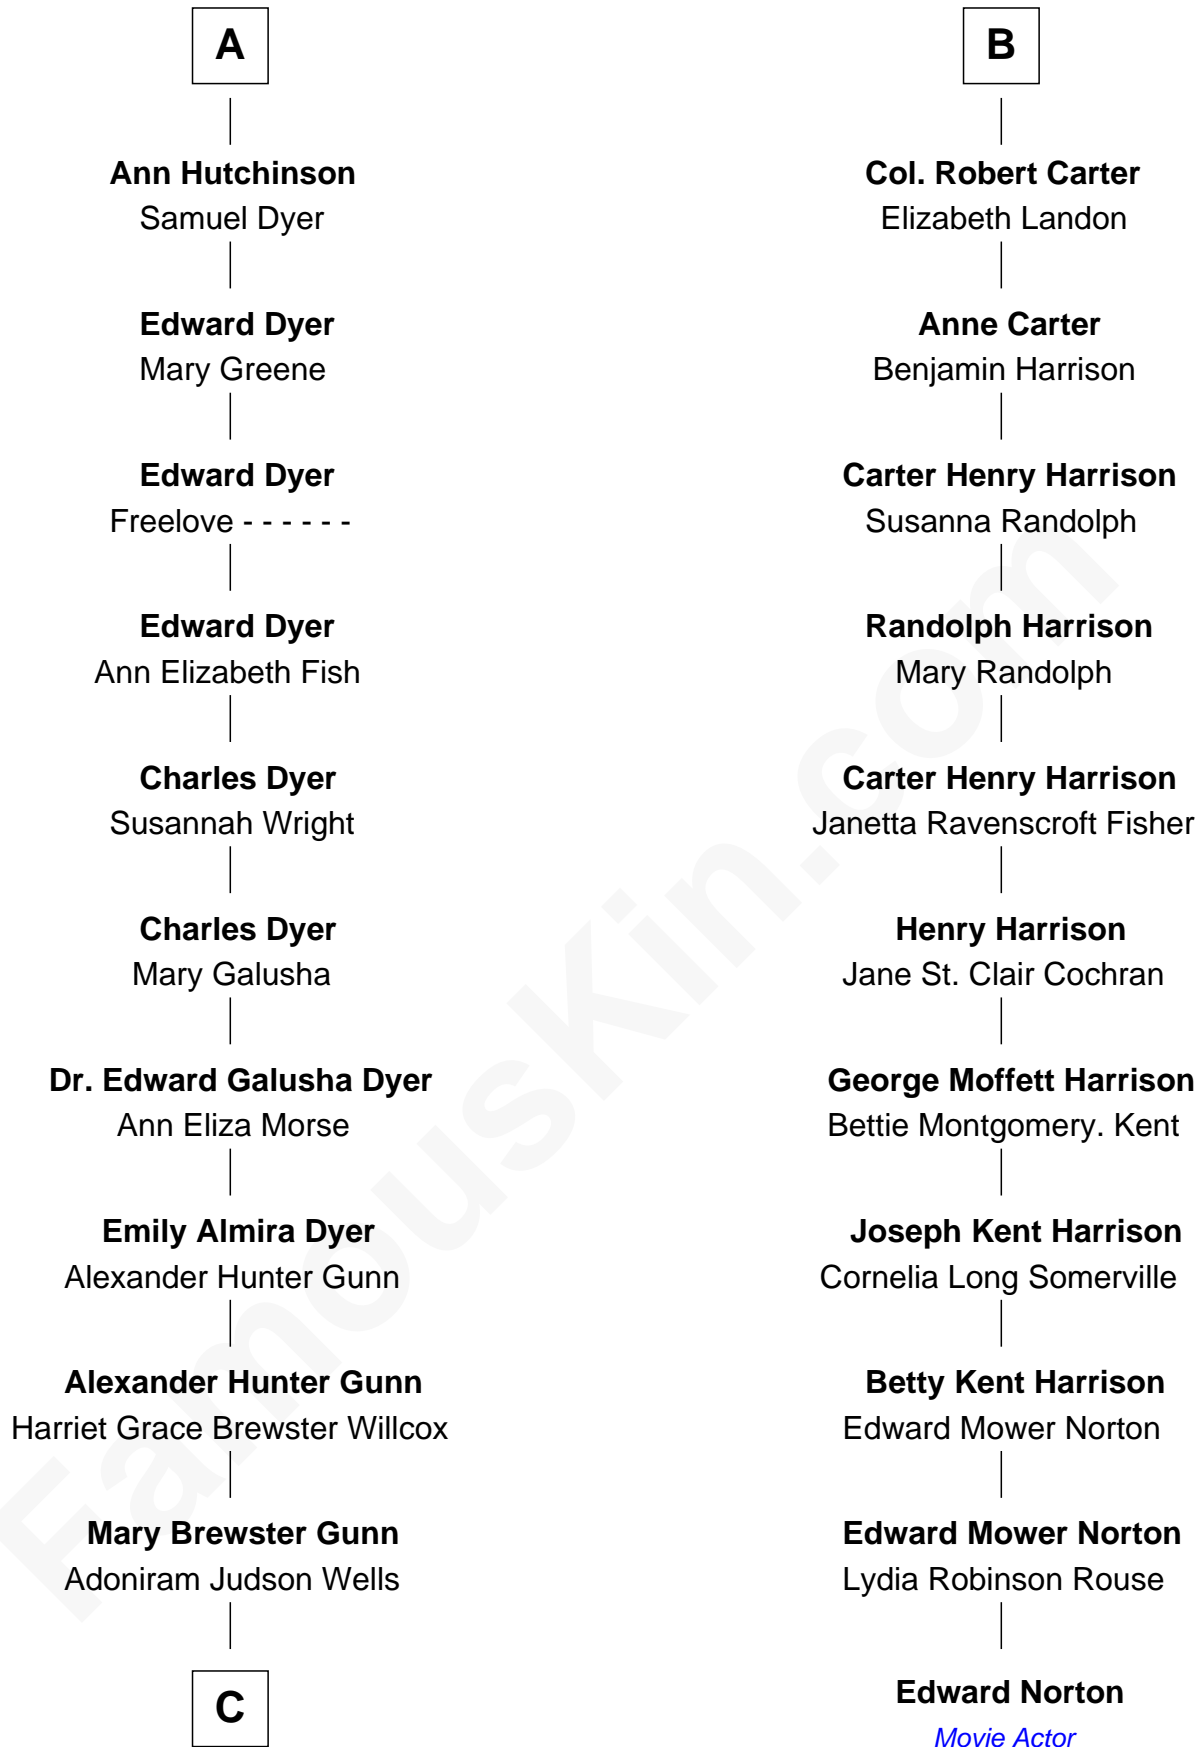

# FamousKin.com Relationship Chart of

**Andrew Shue**

*TV Actor*

17th cousin 1 time removed of

**Edward Norton**

*Movie Actor*

**Sir Thomas Blount**

Margaret de Gresley

**Sir Thomas Blount**

Agnes Hawley

**Anne Blount**

William Marbury

**Robert Marbury**

Katherine Williamson

**William Marbury**

Agnes Lenton

Helena Byron

**Sir William Blount**

Margaret Echyngham

**Elizabeth Blount**

Sir Andrews de Windsor

**Edith Windsor**

George Ludlow

**Thomas Ludlow**

Jane Pyle

**Gabriel Ludlow**

Phillis - - - - -

**Sarah Ludlow**

Col. John Carter

**B**

**C**

**Anne Brewster Wells**