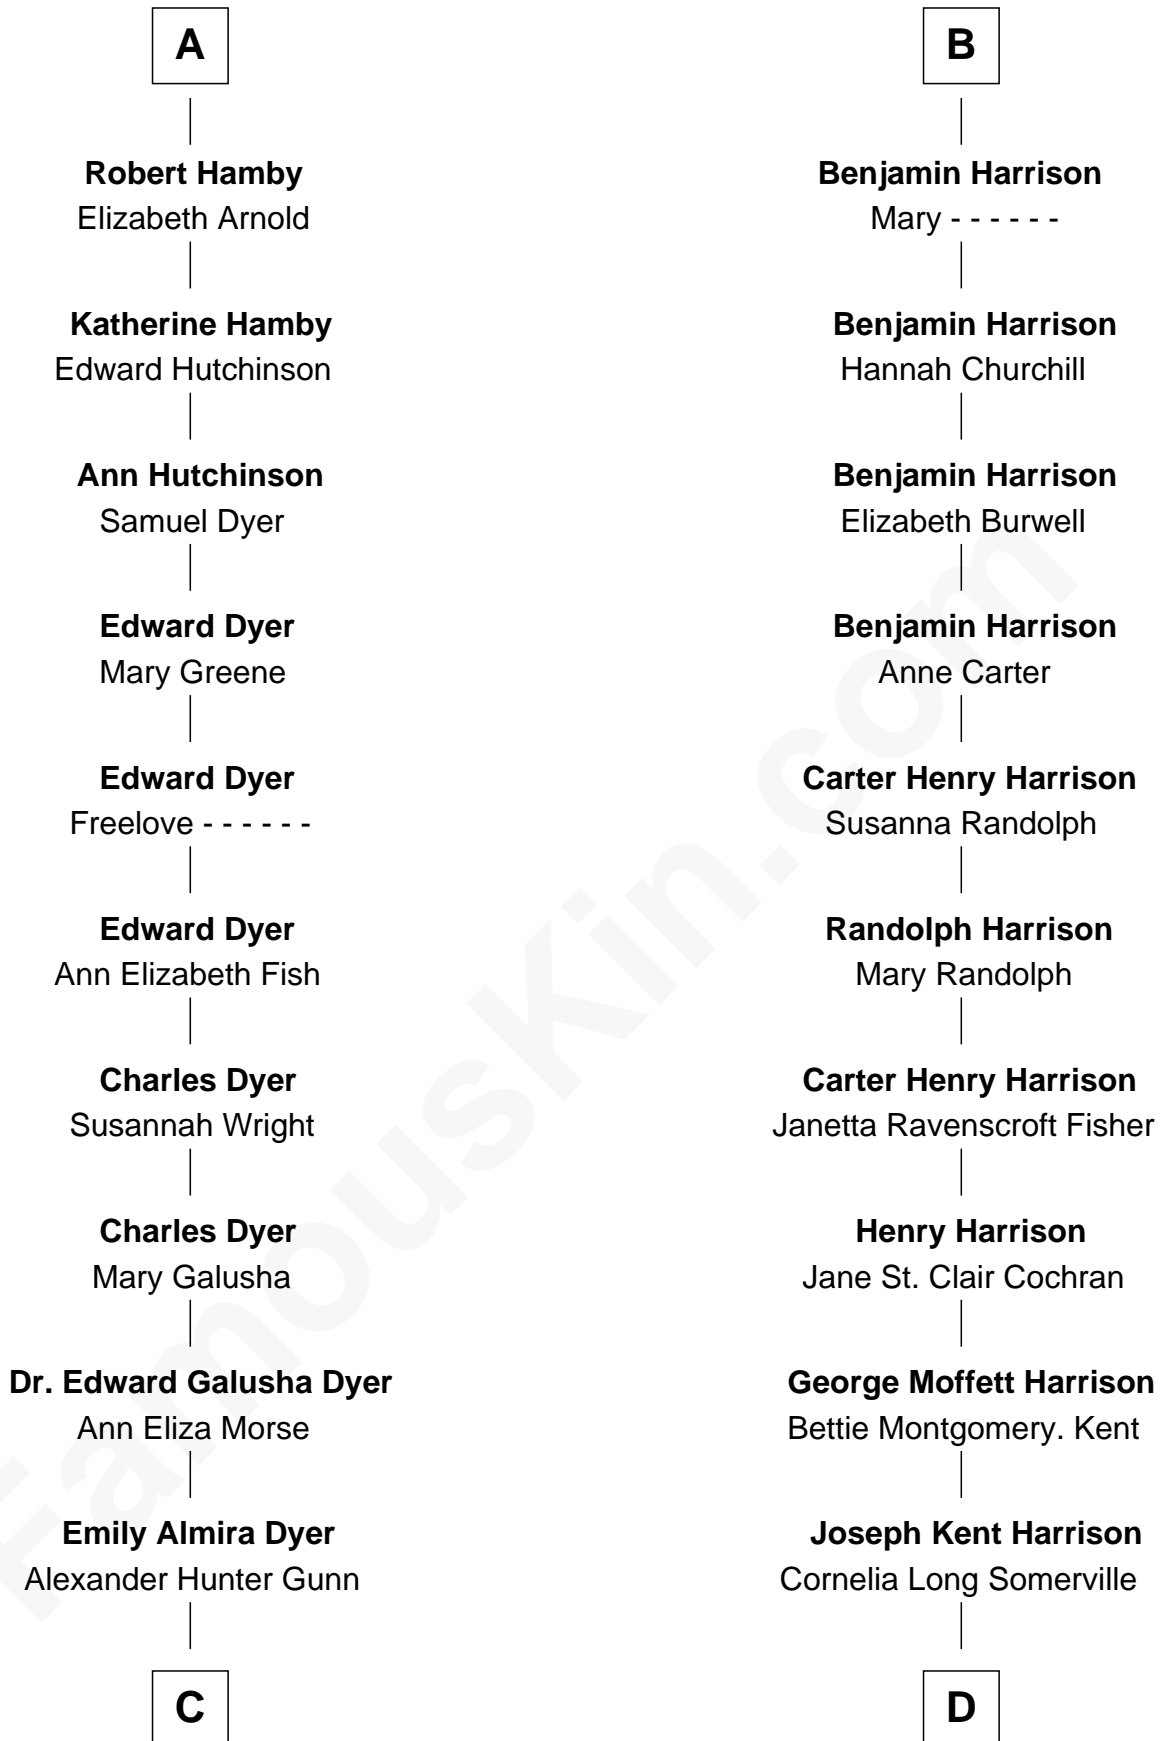

FamousKin.com Relationship Chart of

Andrew Shue

TV Actor

19th cousin 1 time removed of

Edward Norton

Movie Actor

Stephen le Scrope

Margery de Welles

Anne Thimbleby

John Booth

Eleanor Booth

Edward Hamby

William Hamby

Margaret Blewett

A

John le Scrope

Cecily Muscote

Francis Bernard

Alice Hazlewood

Elizabeth Bernard

Thomas Harrison

Probable

B

C

Alexander Hunter Gunn
Harriet Grace Brewster Willcox

Mary Brewster Gunn
Adoniram Judson Wells

Anne Brewster Wells
James William Shue

Andrew Shue
TV Actor

D

Betty Kent Harrison
Edward Mower Norton

Edward Mower Norton
Lydia Robinson Rouse