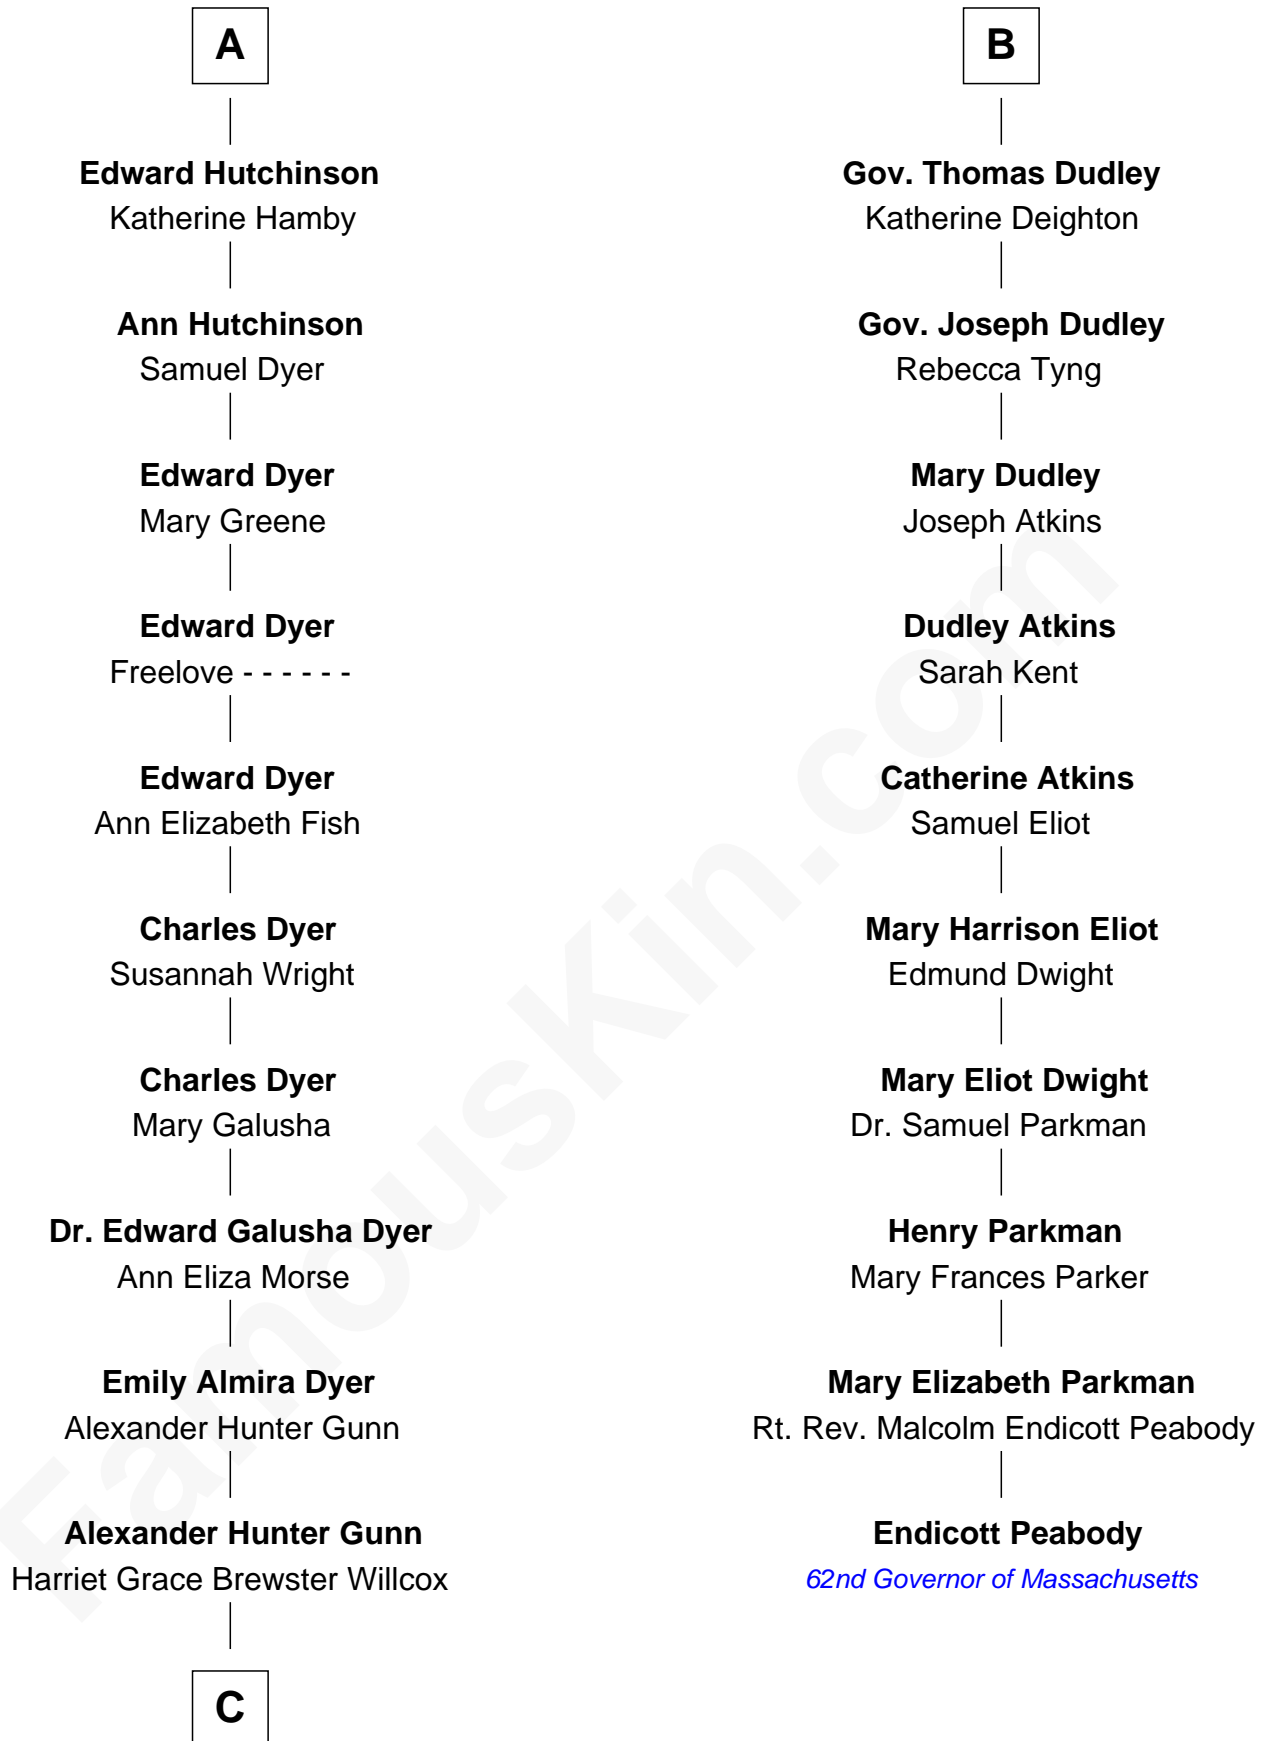

FamousKin.com Relationship Chart of

Andrew Shue

TV Actor

16th cousin 3 times removed of

Endicott Peabody

62nd Governor of Massachusetts

Sir Walter Blount

Sancha de Ayala

Cecily Grey

Sir Henry Dudley

----- Ashton

Probable

Roger Dudley

Susanna Thorne

B

C