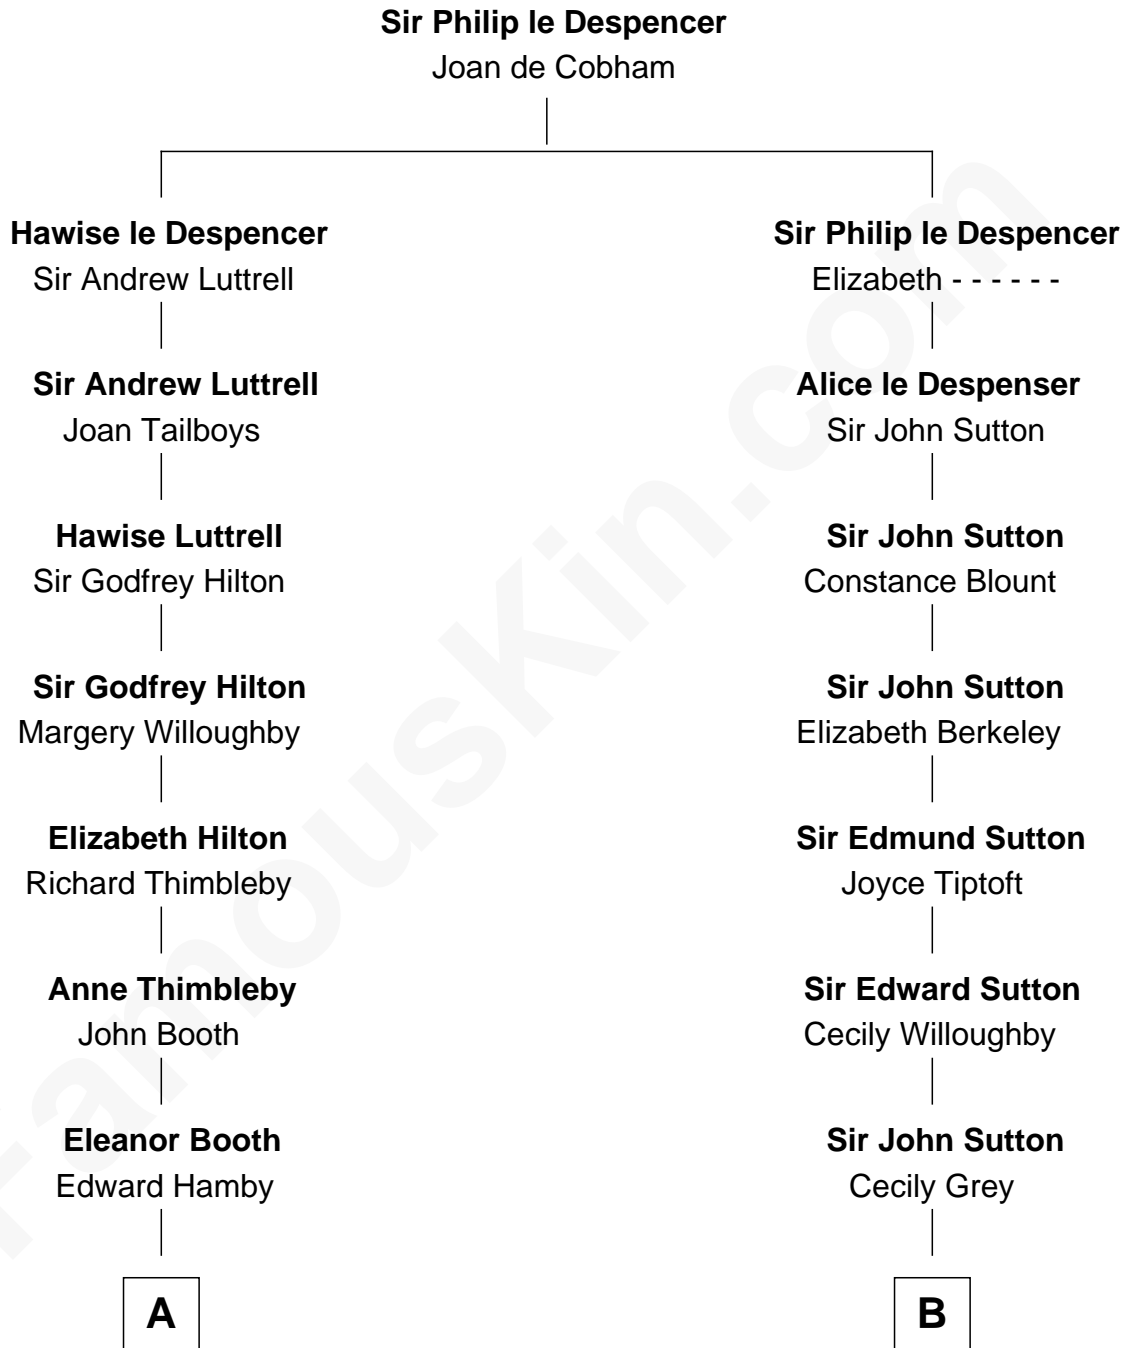

**FamousKin.com**  
**Relationship Chart of**  
**Andrew Shue**  
*TV Actor*

18th cousin 3 times removed of  
**Endicott Peabody**  
*62nd Governor of Massachusetts*

**C**

**Emily Almira Dyer**  
Alexander Hunter Gunn

**Alexander Hunter Gunn**  
Harriet Grace Brewster Willcox

**Mary Brewster Gunn**  
Adoniram Judson Wells

**Anne Brewster Wells**  
James William Shue

**Andrew Shue**  
*TV Actor*

**D**

**Mary Elizabeth Parkman**  
Rt. Rev. Malcolm Endicott Peabody