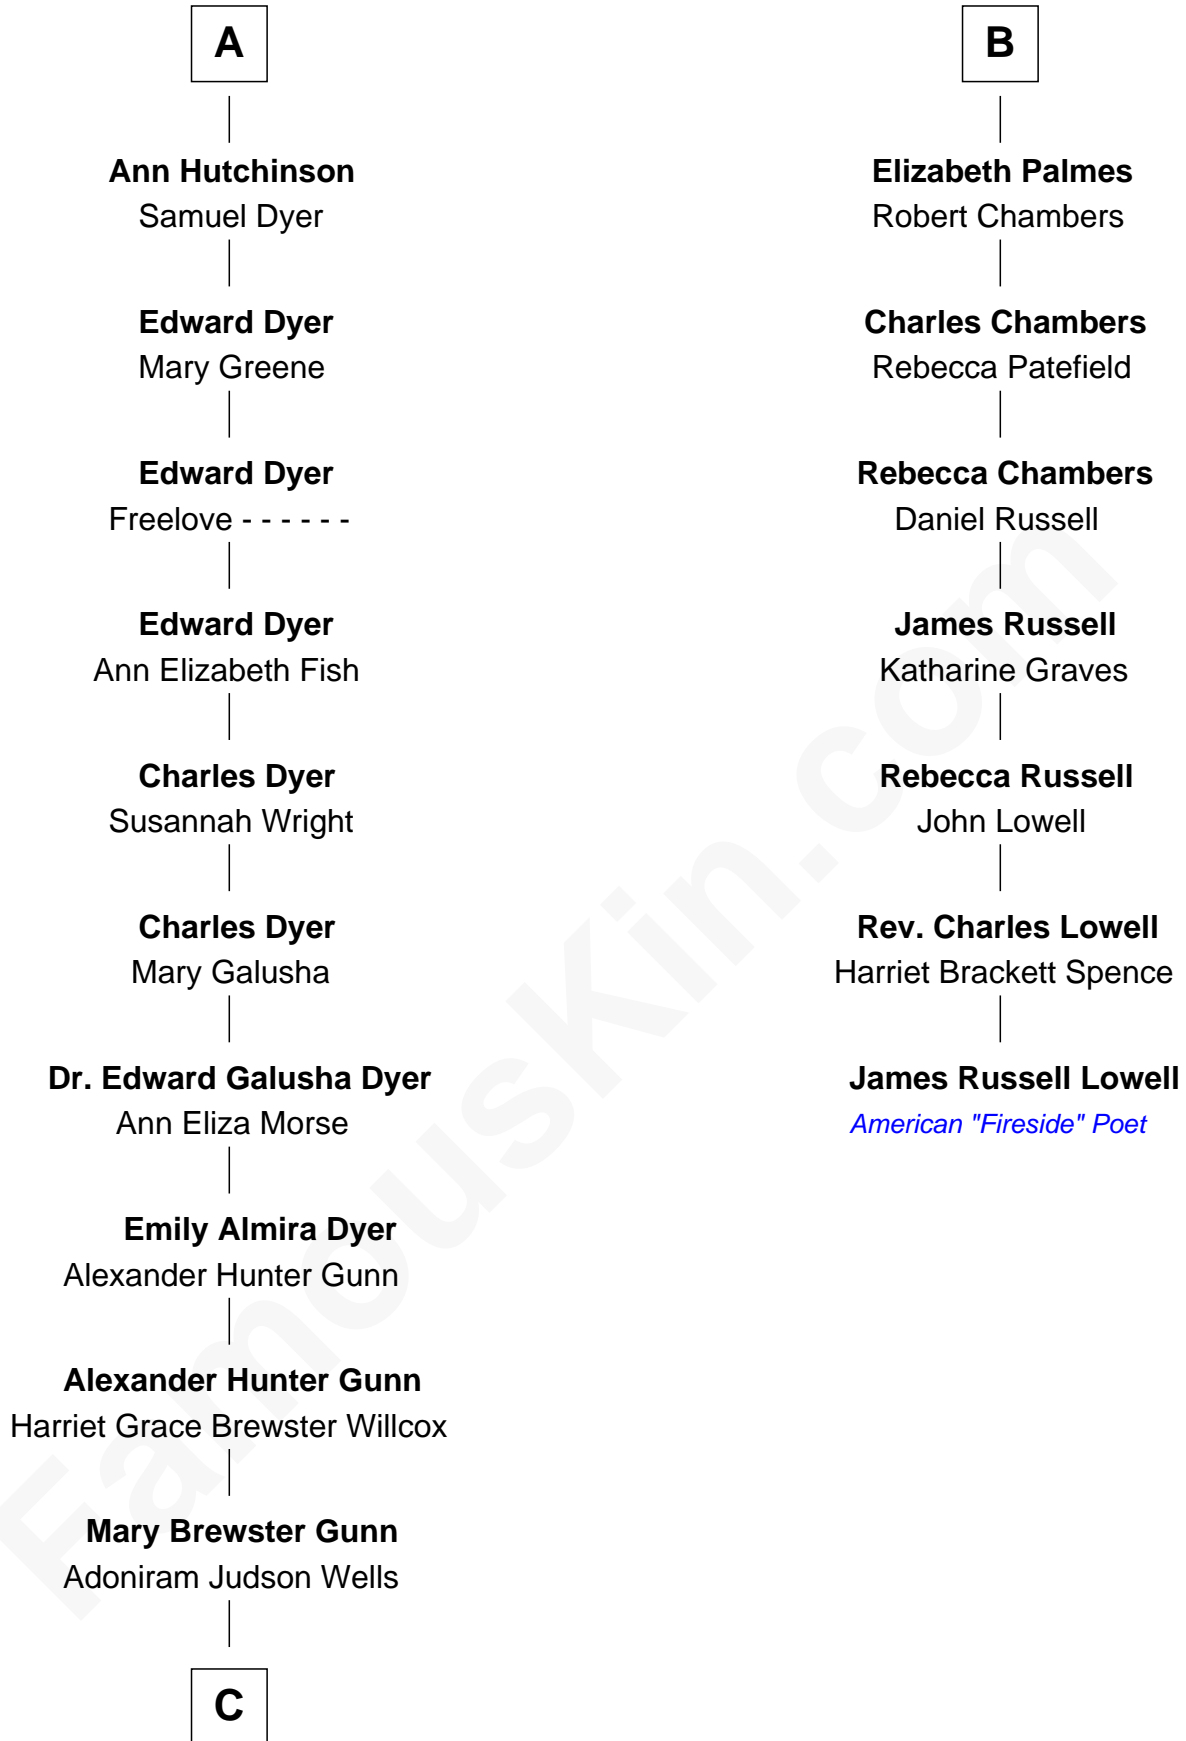

FamousKin.com Relationship Chart of

Andrew Shue

TV Actor

13th cousin 5 times removed of

James Russell Lowell

American "Fireside" Poet

Sir Thomas Blount

Margaret de Gresley

Sir Thomas Blount

Agnes Hawley

Anne Blount

William Marbury

Robert Marbury

Katherine Williamson

William Marbury

Agnes Lenton

Helena Byron

Sir William Blount

Margaret Echyngham

Elizabeth Blount

Sir Andrews de Windsor

Anne Windsor

Sir Roger Corbet

Margaret Corbet

Sir Francis Palmes

Sir Francis Palmes

Mary Hadnall

Andrew Palmes

Elizabeth Harrison

B

C

Anne Brewster Wells