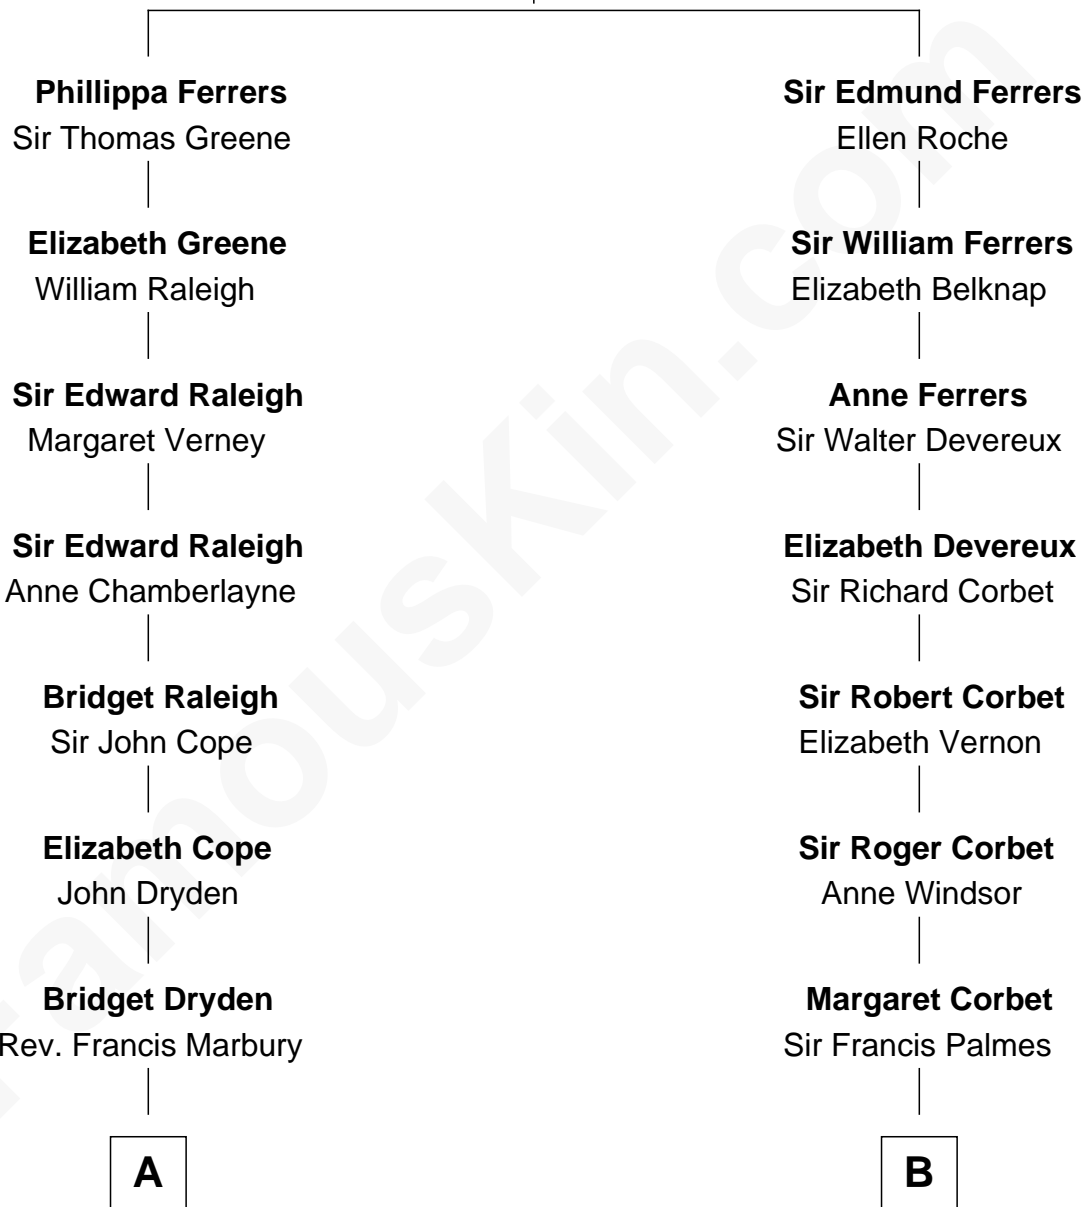

FamousKin.com

Relationship Chart of

Andrew Shue

TV Actor

15th cousin 5 times removed of

James Russell Lowell

American "Fireside" Poet

Robert de Ferrers
Margaret Despencer

C

—
Alexander Hunter Gunn
Harriet Grace Brewster Willcox

—
Mary Brewster Gunn
Adoniram Judson Wells

—
Anne Brewster Wells
James William Shue

—
Andrew Shue
TV Actor

FamousKin.com