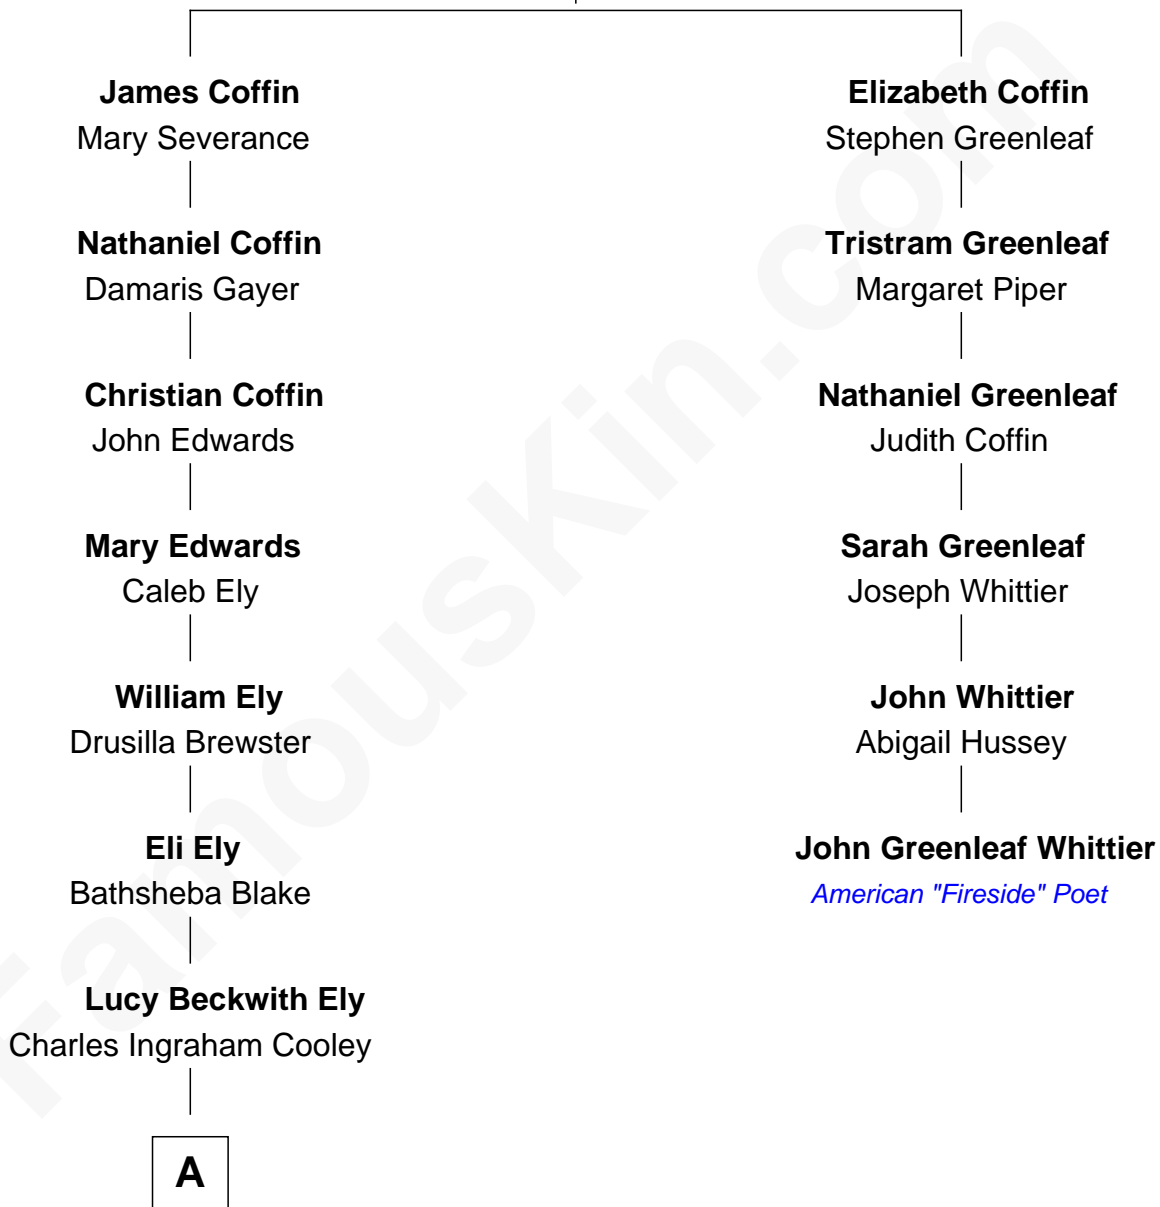

# FamousKin.com Relationship Chart of

**Andrew Shue**

*TV Actor*

5th cousin 6 times removed of

**John Greenleaf Whittier**

*American "Fireside" Poet*

**Tristram Coffin**

Dionis Stevens

**A**

—  
**Mary Jane Cooley**  
Giles Buckingham Willcox

—  
**Harriet Grace Brewster Willcox**  
Alexander Hunter Gunn

—  
**Mary Brewster Gunn**  
Adoniram Judson Wells

—  
**Anne Brewster Wells**  
James William Shue