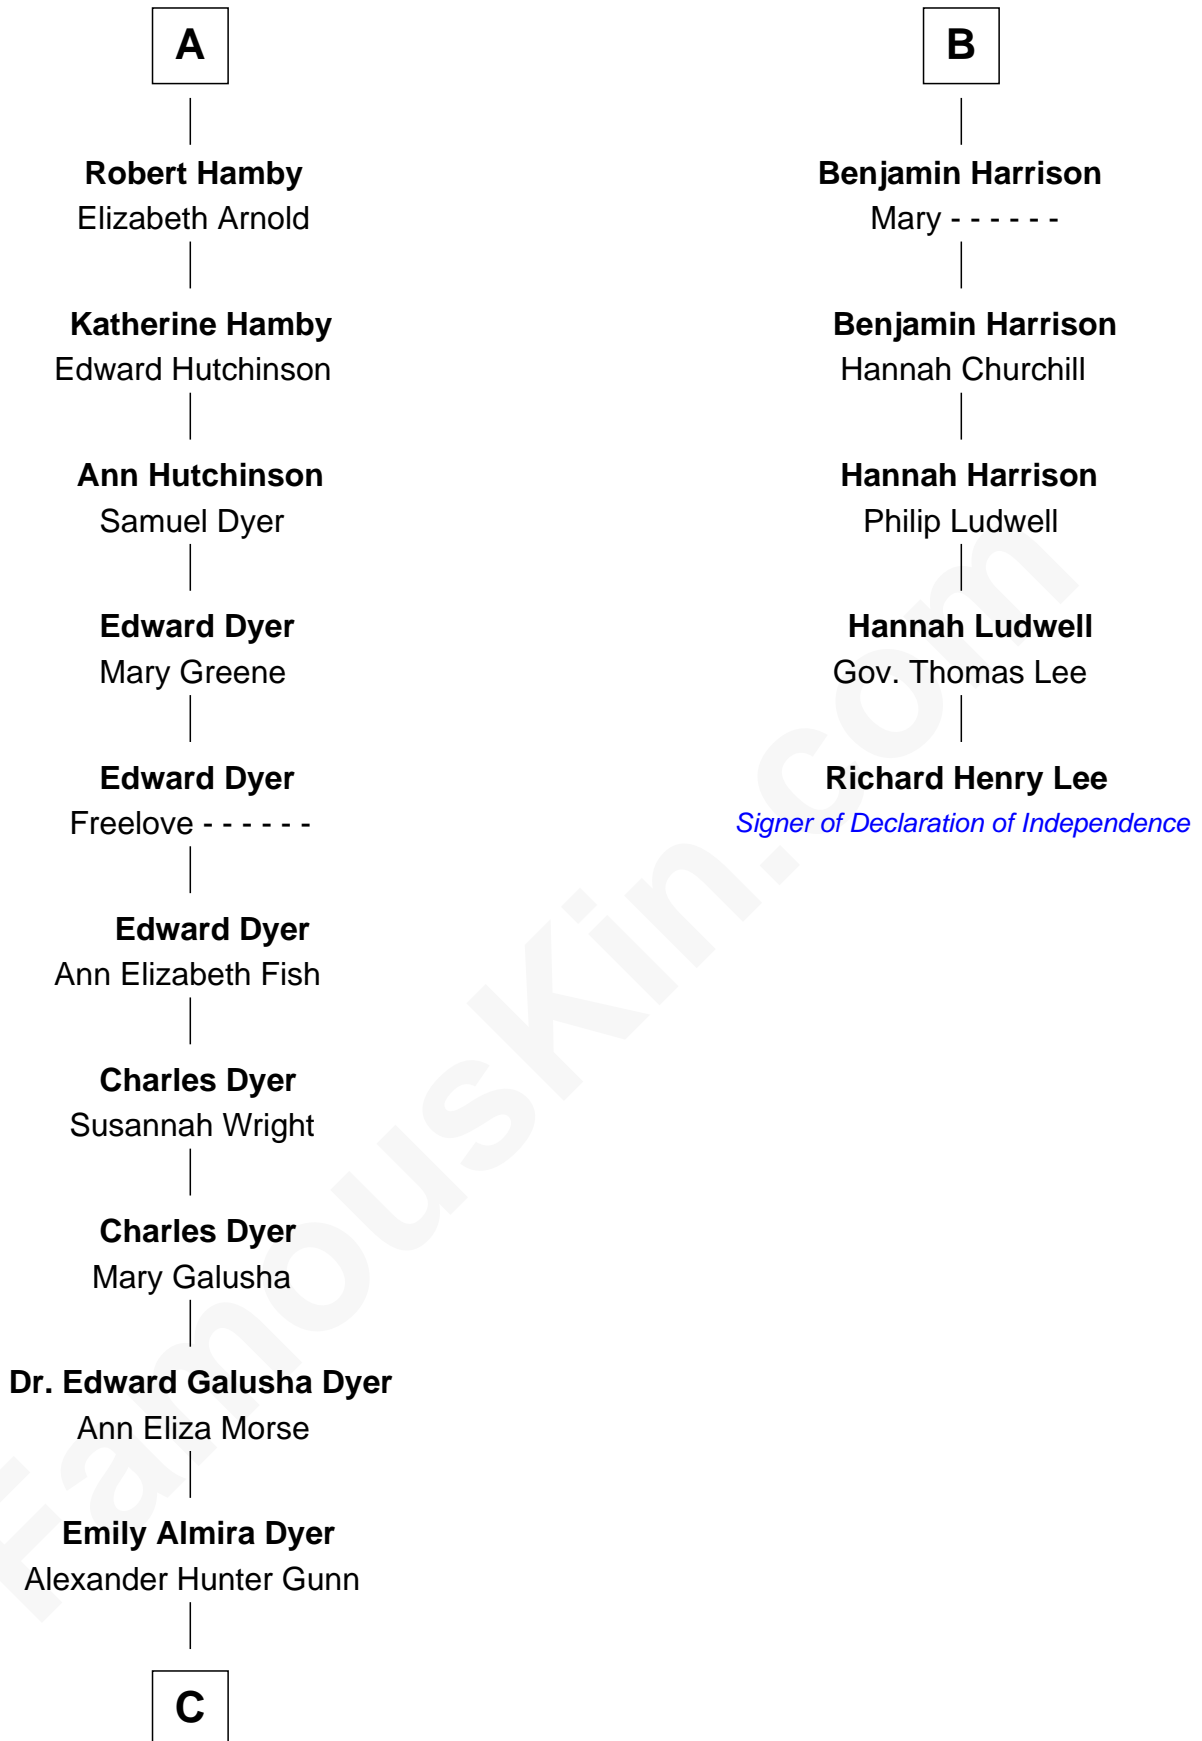

FamousKin.com Relationship Chart of

Andrew Shue

TV Actor

11th cousin 9 times removed of

Richard Henry Lee

Signer of the Declaration of Independence

Stephen le Scrope

Margery de Welles

C

—
Alexander Hunter Gunn
Harriet Grace Brewster Willcox

—
Mary Brewster Gunn
Adoniram Judson Wells

—
Anne Brewster Wells
James William Shue

—
Andrew Shue
TV Actor

FamousKin.com