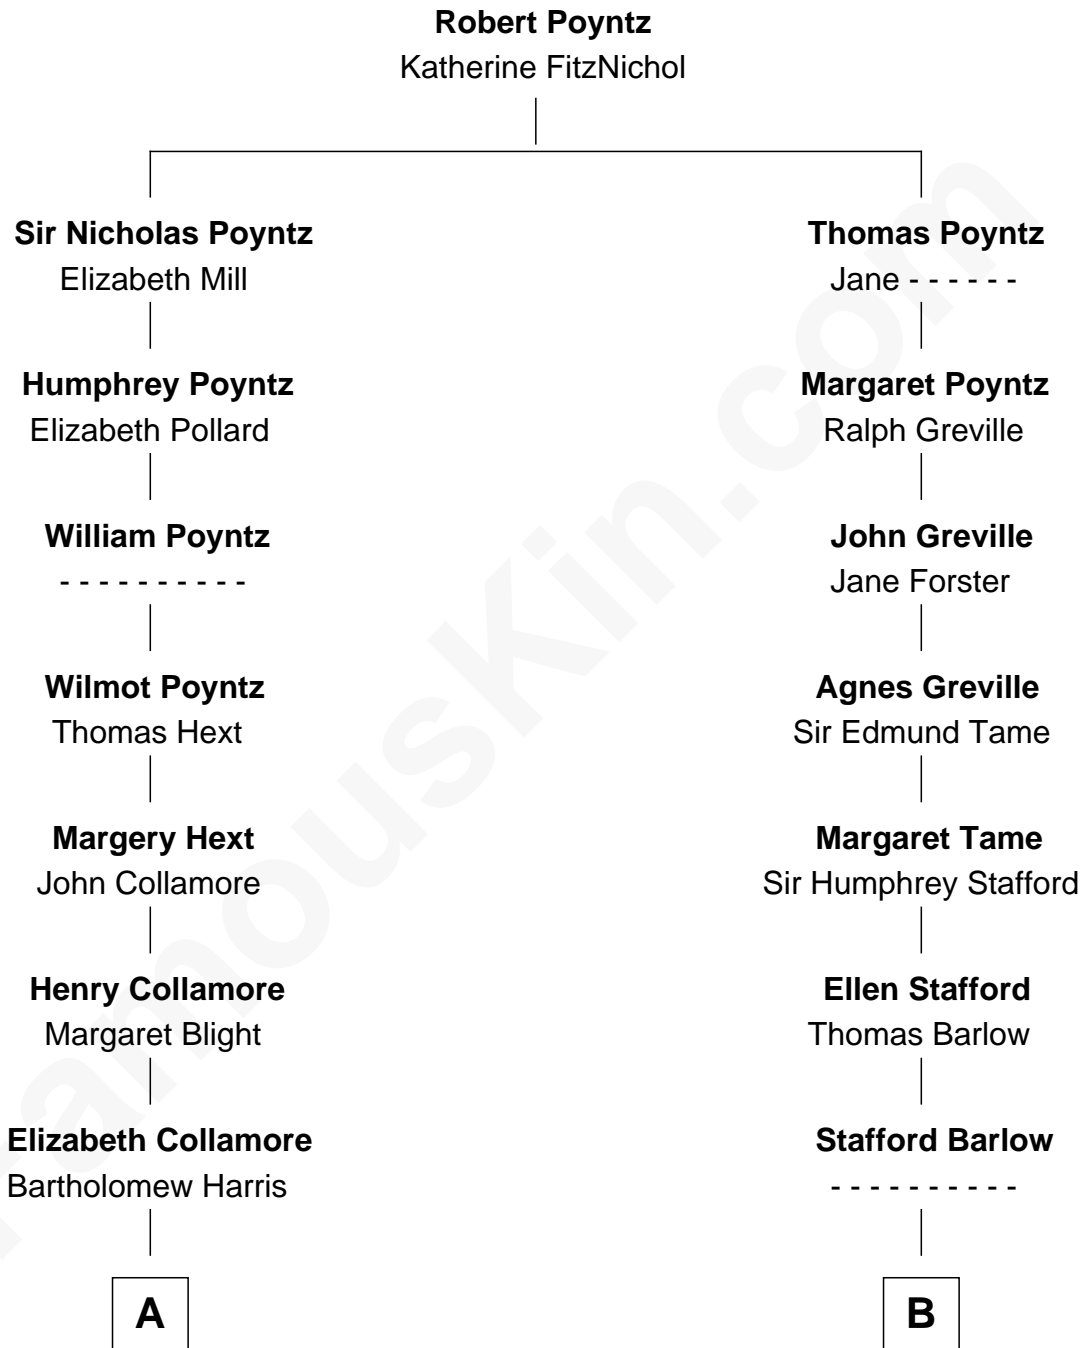

FamousKin.com Relationship Chart of

Andrew Shue

TV Actor

13th cousin 5 times removed of

Samuel Ward King

15th Governor of Rhode Island

C

—
Anne Brewster Wells

James William Shue

—
Andrew Shue

TV Actor

FamousKin.com