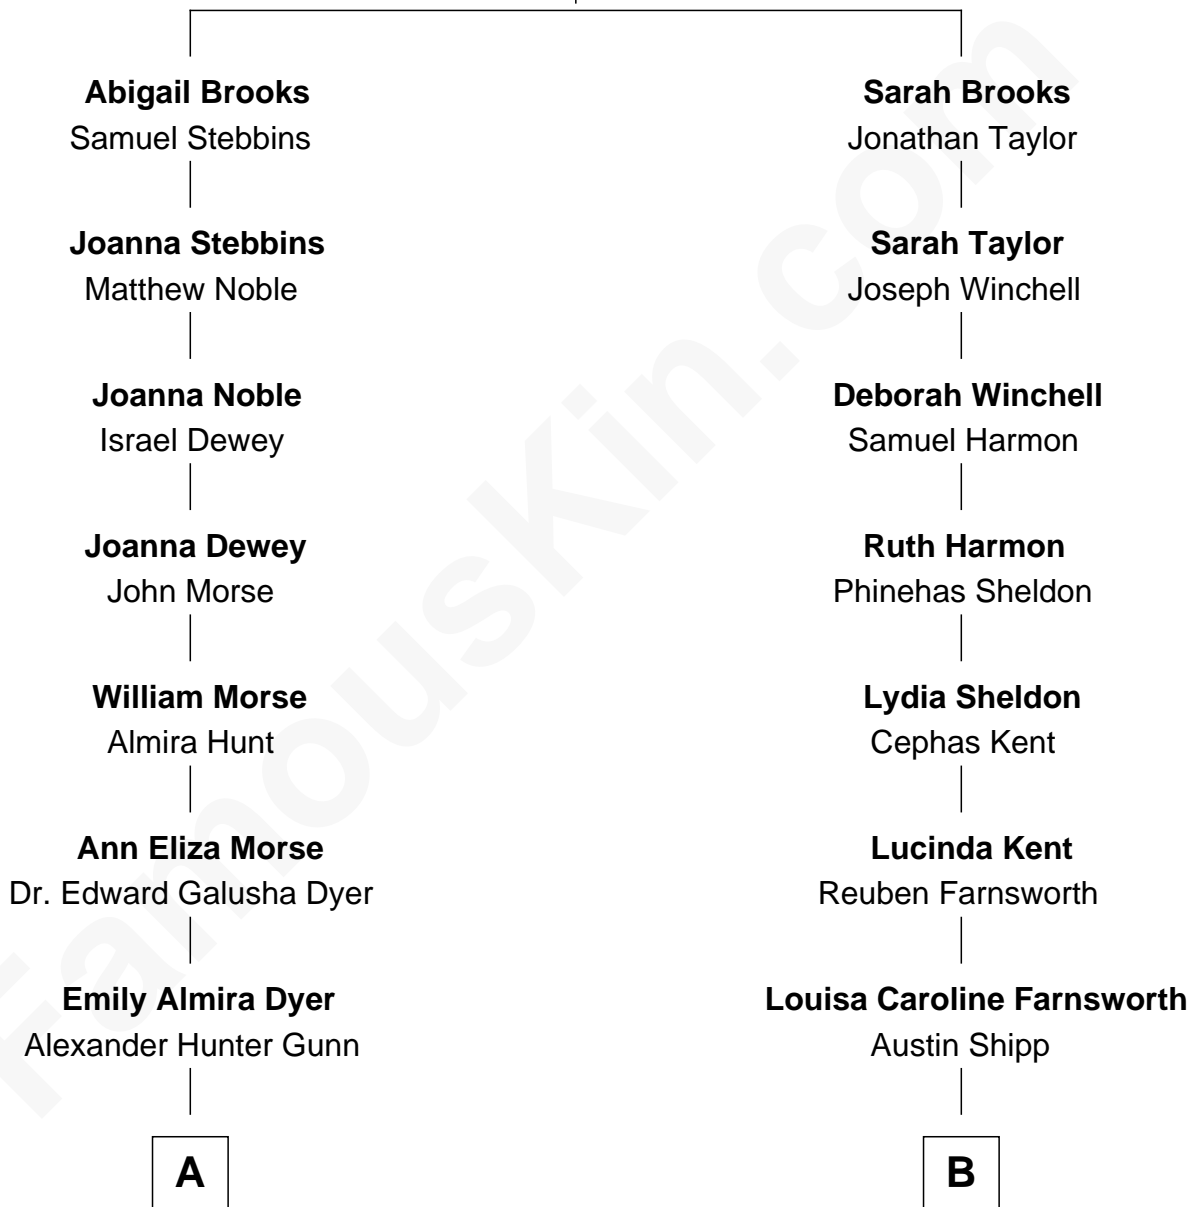

FamousKin.com Relationship Chart of

Andrew Shue

TV Actor

10th cousin 1 time removed of

Amy Adams

Movie Actress

William Brooks

Mary Burt

A

Alexander Hunter Gunn
Harriet Grace Brewster Willcox

Mary Brewster Gunn
Adoniram Judson Wells

Anne Brewster Wells
James William Shue

Andrew Shue
TV Actor

B

Dr. Milford Bard Shipp
Ellis Reynolds

Olea Shipp
John Hyrum Hill