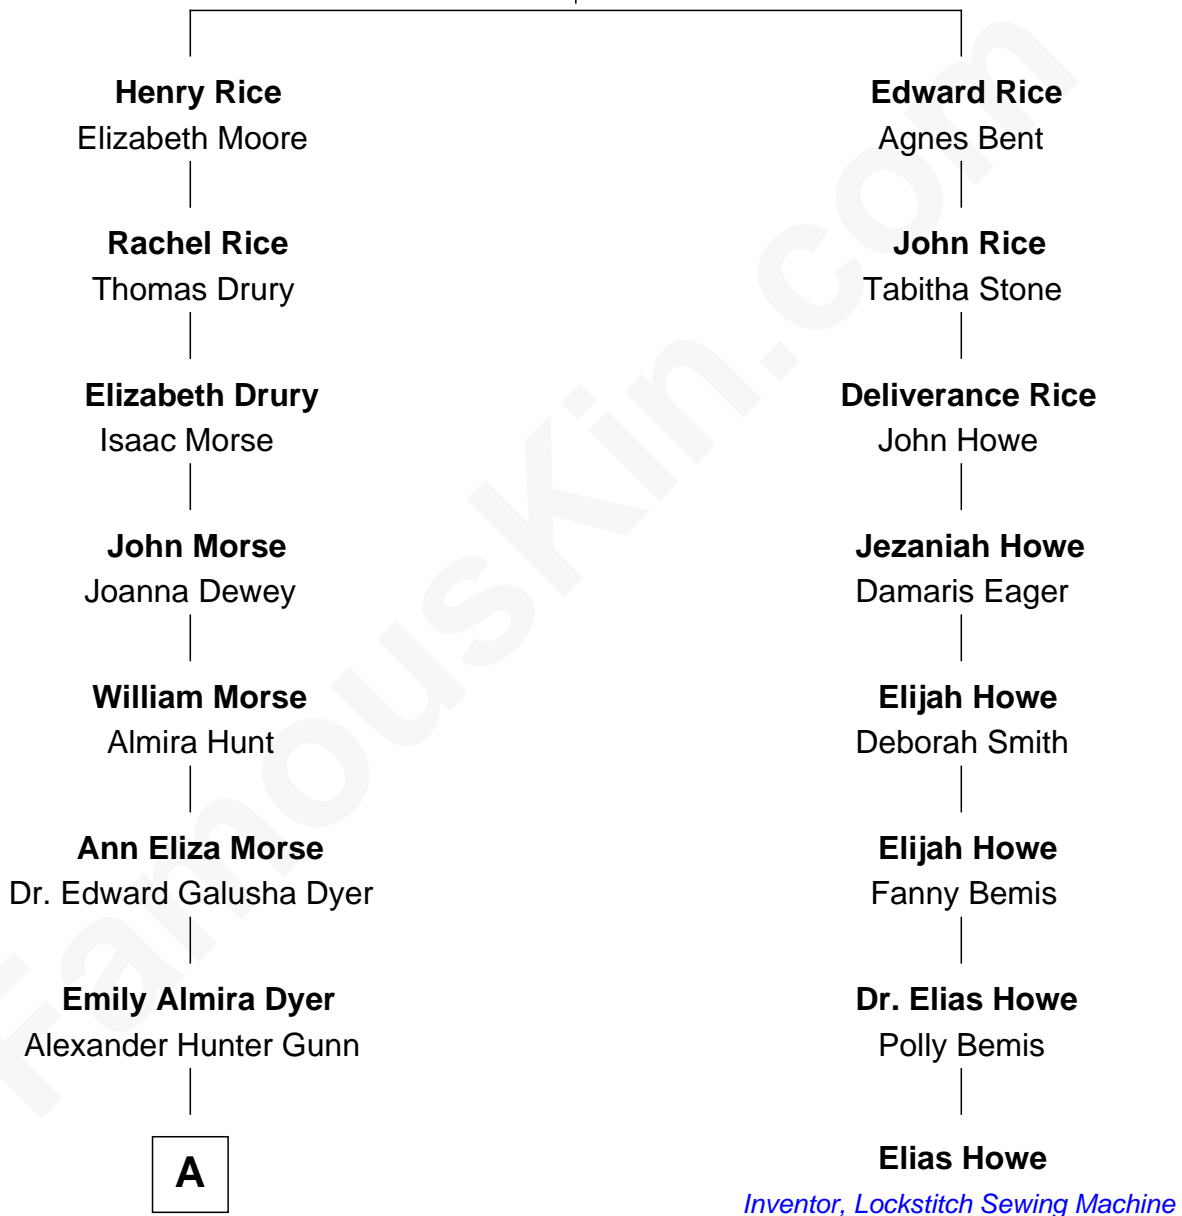

# FamousKin.com Relationship Chart of

**Andrew Shue**

*TV Actor*

7th cousin 3 times removed of

**Elias Howe**

*Inventor, Lockstitch Sewing Machine*

**Edmund Rice**  
Thomasine Frost

**A**

—  
**Alexander Hunter Gunn**  
Harriet Grace Brewster Willcox

—  
**Mary Brewster Gunn**  
Adoniram Judson Wells

—  
**Anne Brewster Wells**  
James William Shue

—  
**Andrew Shue**  
*TV Actor*

FamousKin.com