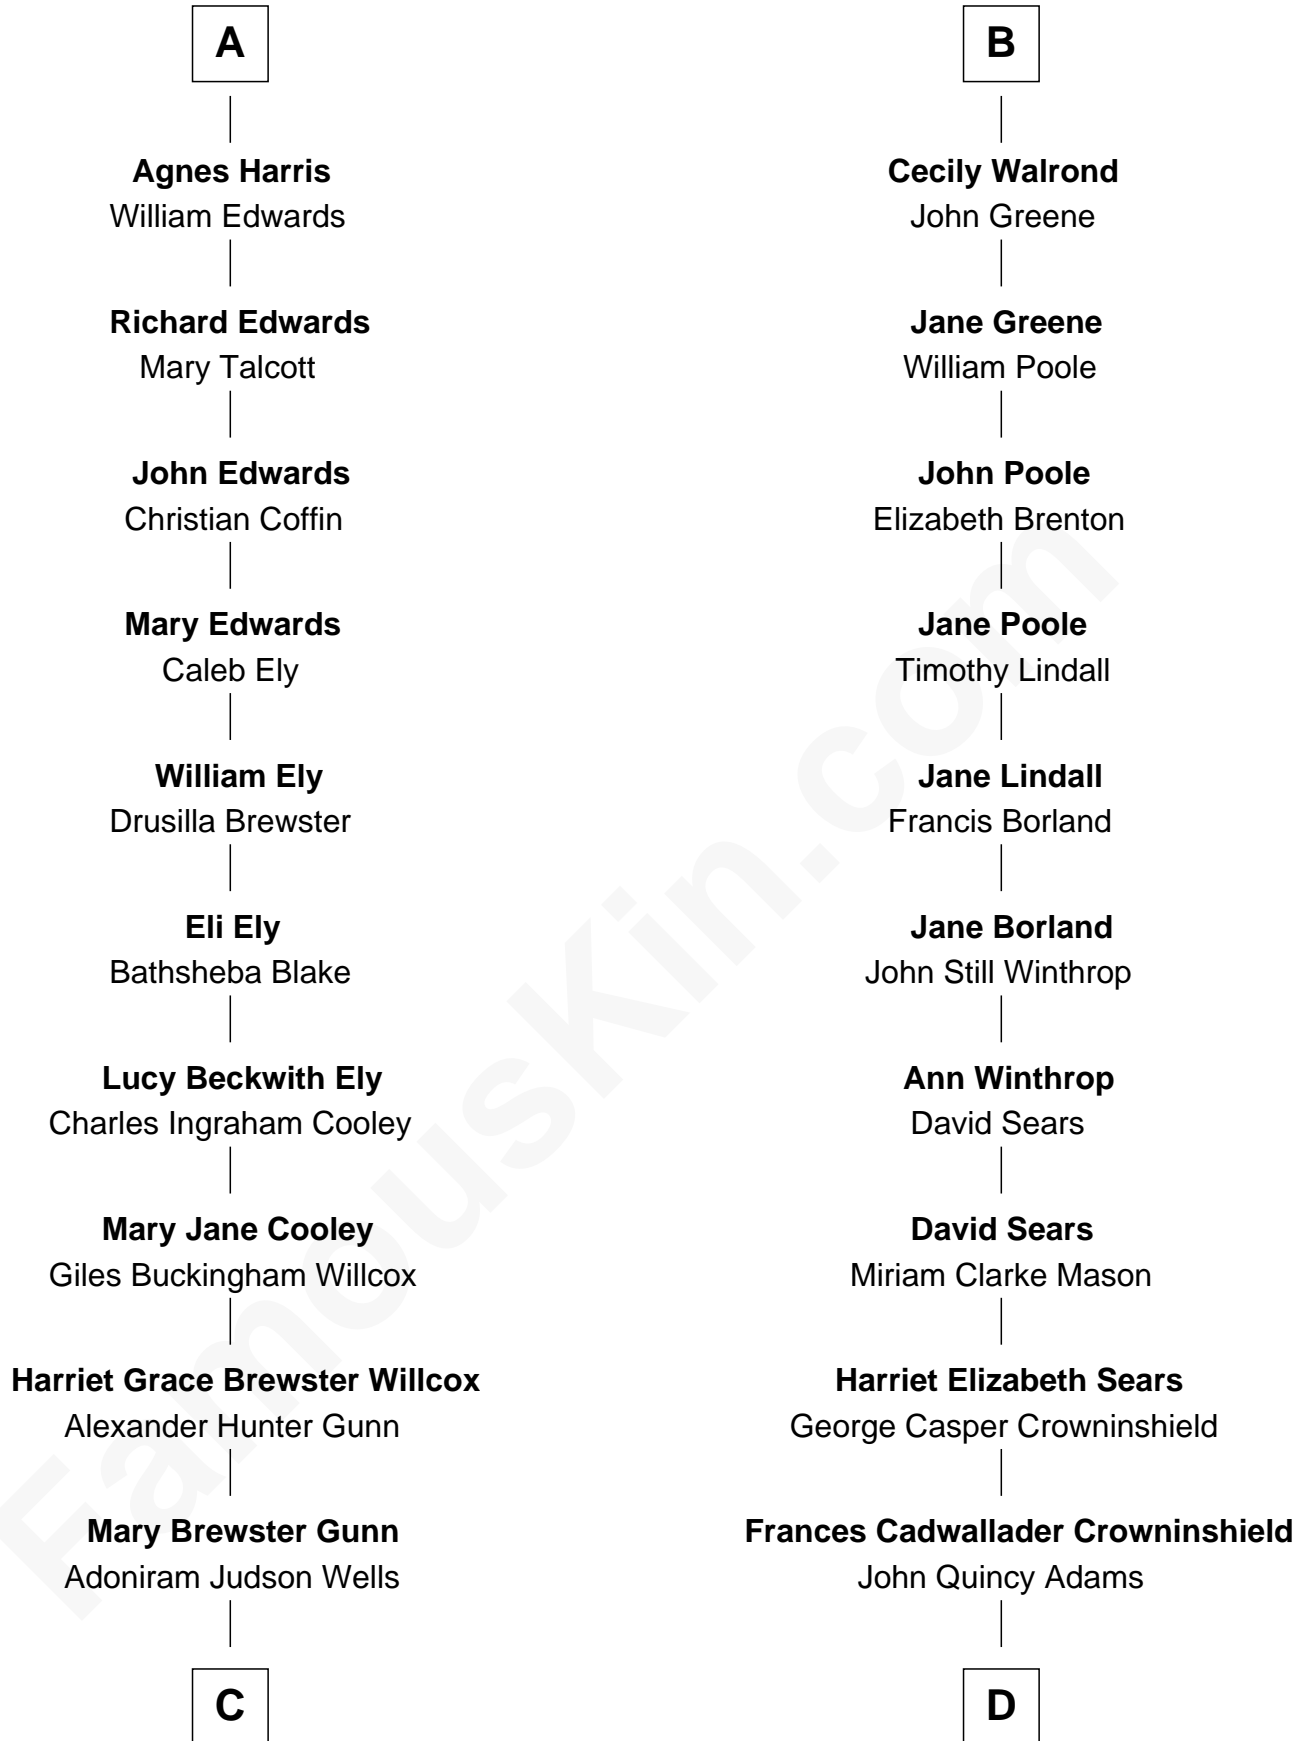

FamousKin.com Relationship Chart of

Andrew Shue

TV Actor

18th cousin 1 time removed of

John Adams Morgan

1952 Olympic Sailing Gold Medalist

C

Anne Brewster Wells
James William Shue

Andrew Shue
TV Actor

D

Charles Francis Adams
Frances Lovering

Catherine Frances Lovering Adams
Henry Sturgis Morgan

John Adams Morgan
Olympic Gold Medalist

FamousKin.com