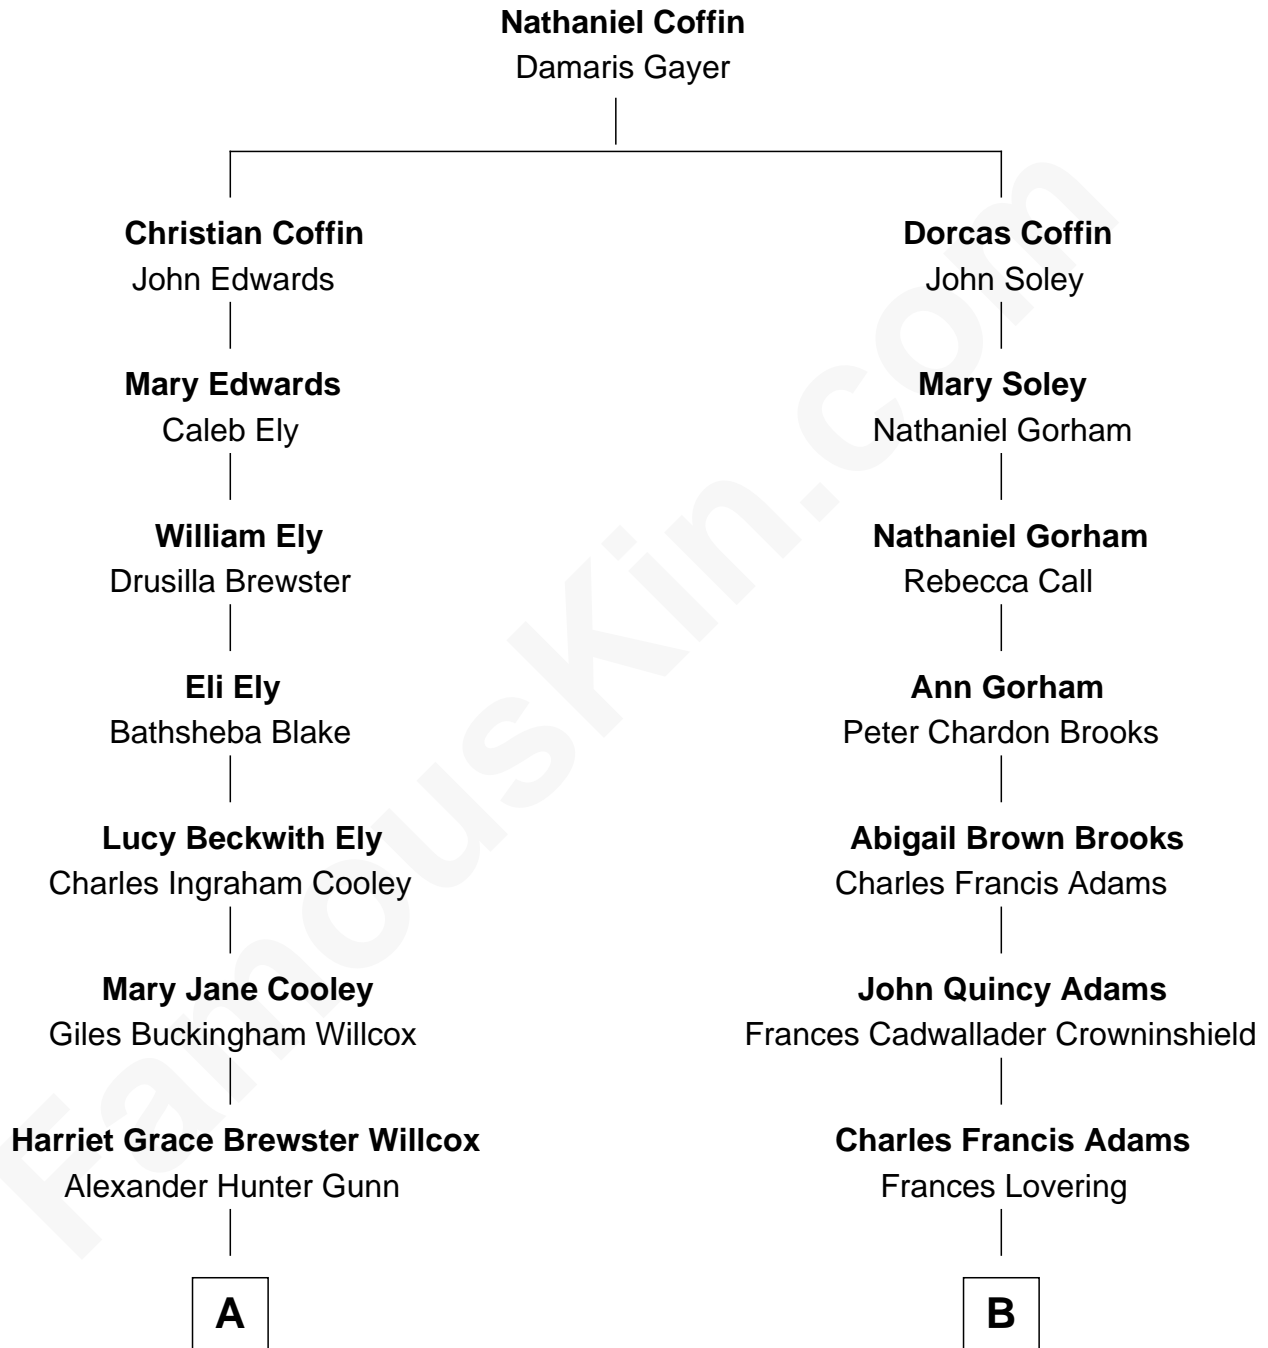

FamousKin.com Relationship Chart of

Andrew Shue

TV Actor

8th cousin 1 time removed of

John Adams Morgan

1952 Olympic Sailing Gold Medalist

A

Mary Brewster Gunn
Adoniram Judson Wells

Anne Brewster Wells
James William Shue

Andrew Shue
TV Actor

B

Catherine Frances Lovering Adams
Henry Sturgis Morgan

John Adams Morgan
Olympic Gold Medalist

FamousKin.com