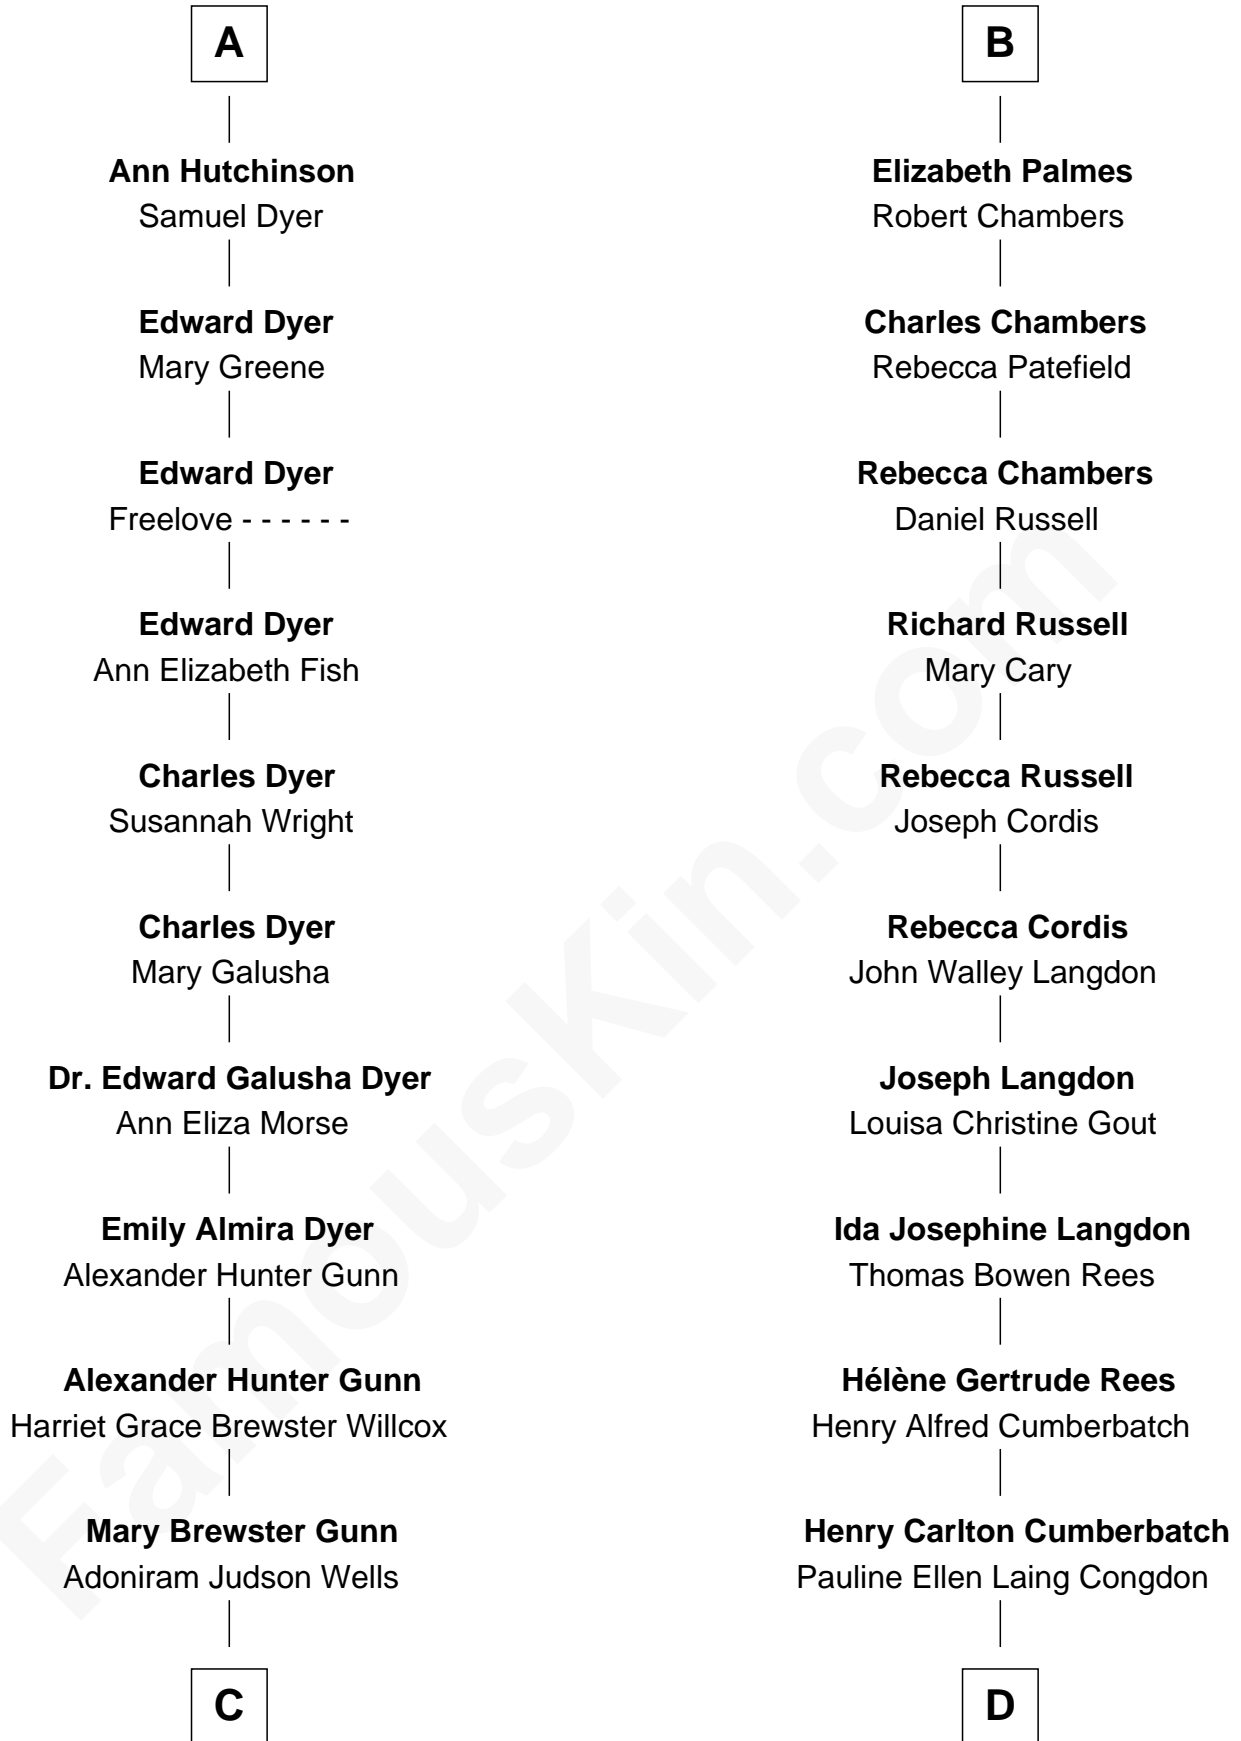

# FamousKin.com Relationship Chart of

**Andrew Shue**

*TV Actor*

18th cousin of

**Benedict Cumberbatch**

*Movie, Television and Stage Actor*

**Sir Thomas Blount**

Margaret de Gresley

**Sir Thomas Blount**

Agnes Hawley

**Anne Blount**

William Marbury

**Robert Marbury**

Katherine Williamson

**William Marbury**

Agnes Lenton

Helena Byron

**Sir William Blount**

Margaret Echyngham

**Elizabeth Blount**

Sir Andrews de Windsor

**Anne Windsor**

Sir Roger Corbet

**Margaret Corbet**

Sir Francis Palmes

**Sir Francis Palmes**

Mary Hadnall

**Andrew Palmes**

Elizabeth Harrison

**B**

**C**

**Anne Brewster Wells**  
James William Shue