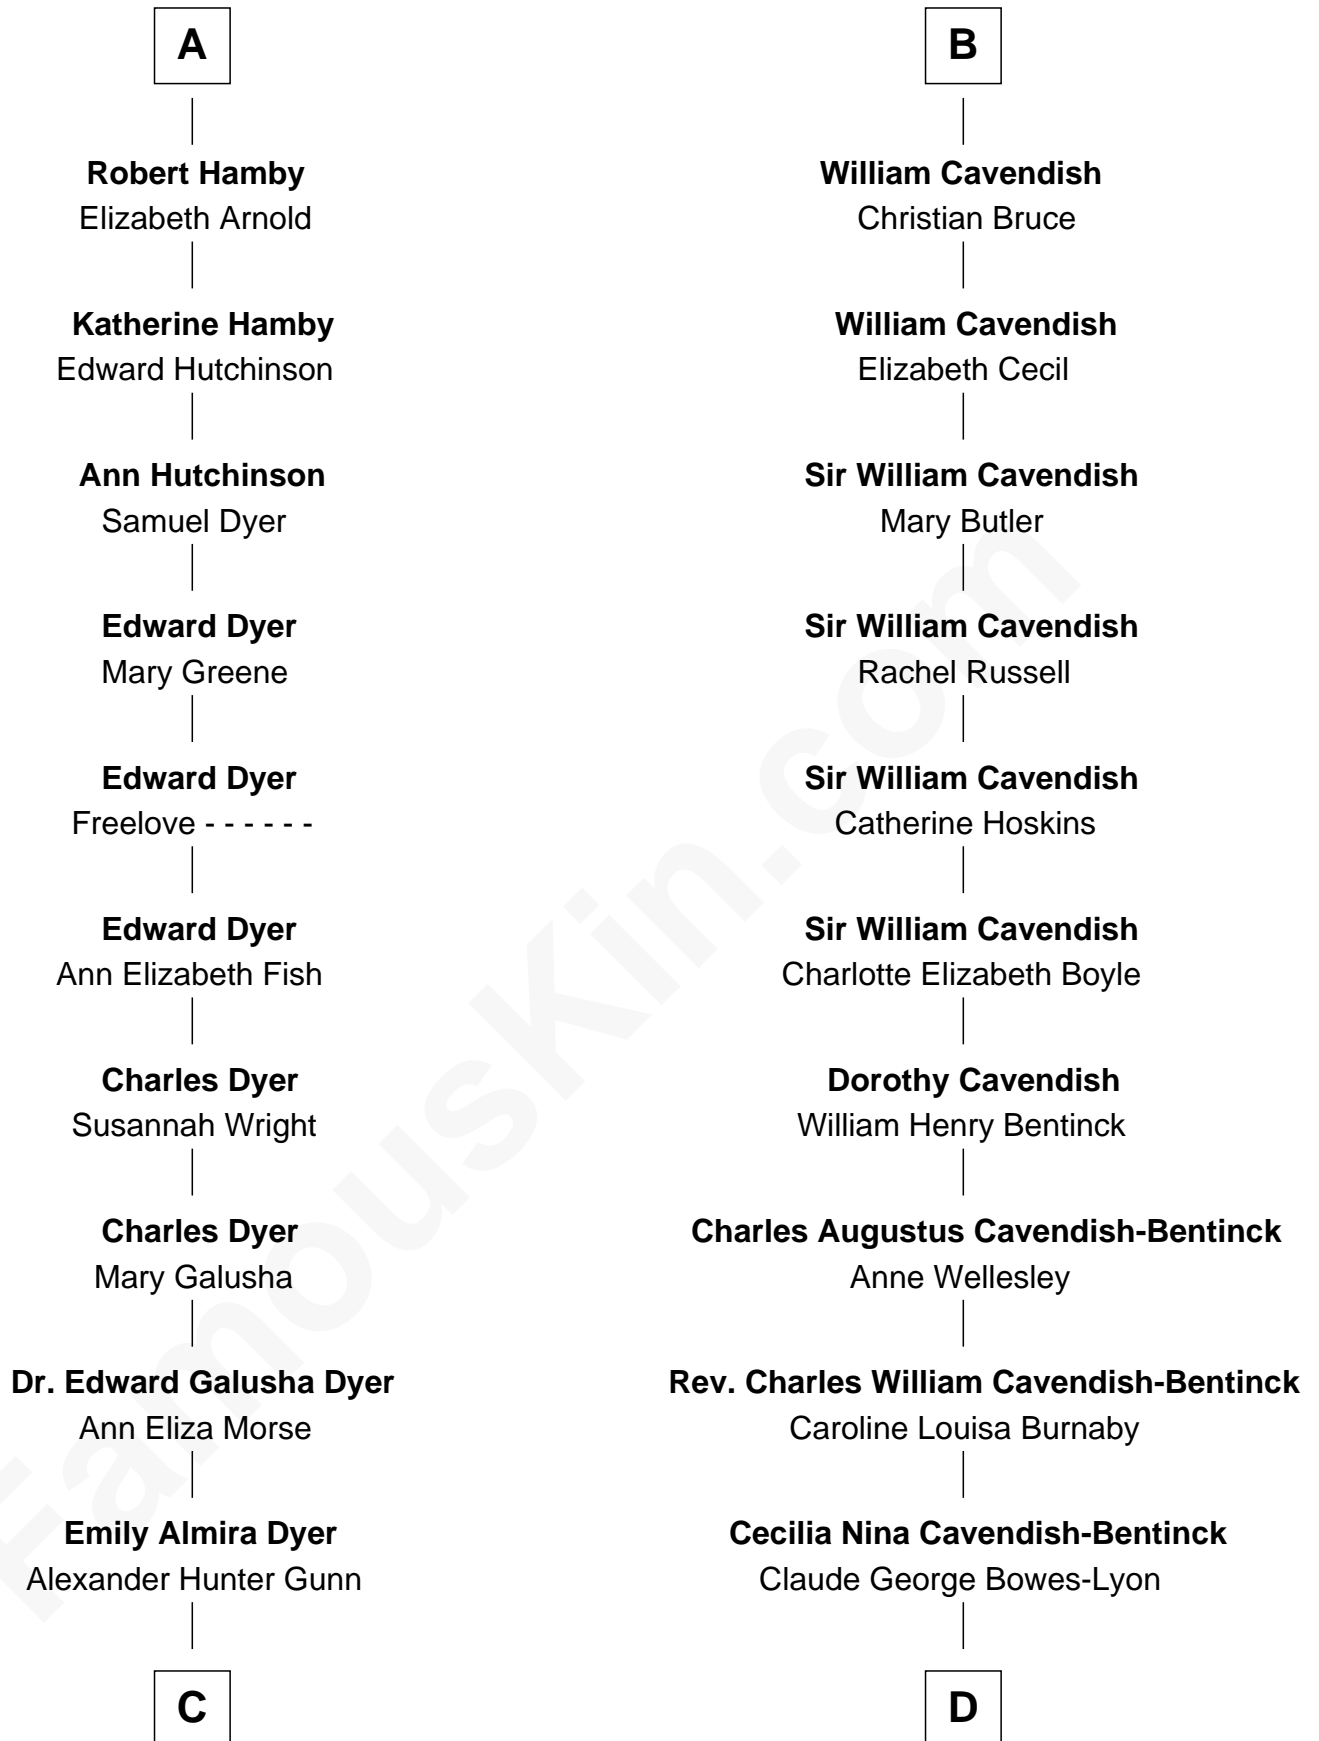

# FamousKin.com Relationship Chart of

**Andrew Shue**

*TV Actor*

18th cousin 2 times removed of

**Queen Elizabeth II**

*Queen of the United Kingdom*

**Sir Walter Tailboys**

Margaret - - - - -

**John Booth**

Anne Thimbleby

**Eleanor Booth**

Edward Hamby

**William Hamby**

Margaret Blewett

**A**

**Sir Walter Tailboys**

Elizabeth Leeke

**Elizabeth Hardwick**

Sir William Cavendish

**Sir William Cavendish**

Anne Keighley

**B**

**C**

**Alexander Hunter Gunn**  
Harriet Grace Brewster Willcox

**Mary Brewster Gunn**  
Adoniram Judson Wells

**Anne Brewster Wells**  
James William Shue

**Andrew Shue**  
*TV Actor*

**D**

**Elizabeth Bowes-Lyon**  
George VI, King of the United Kingdom

**Queen Elizabeth II**  
*Queen of the United Kingdom*