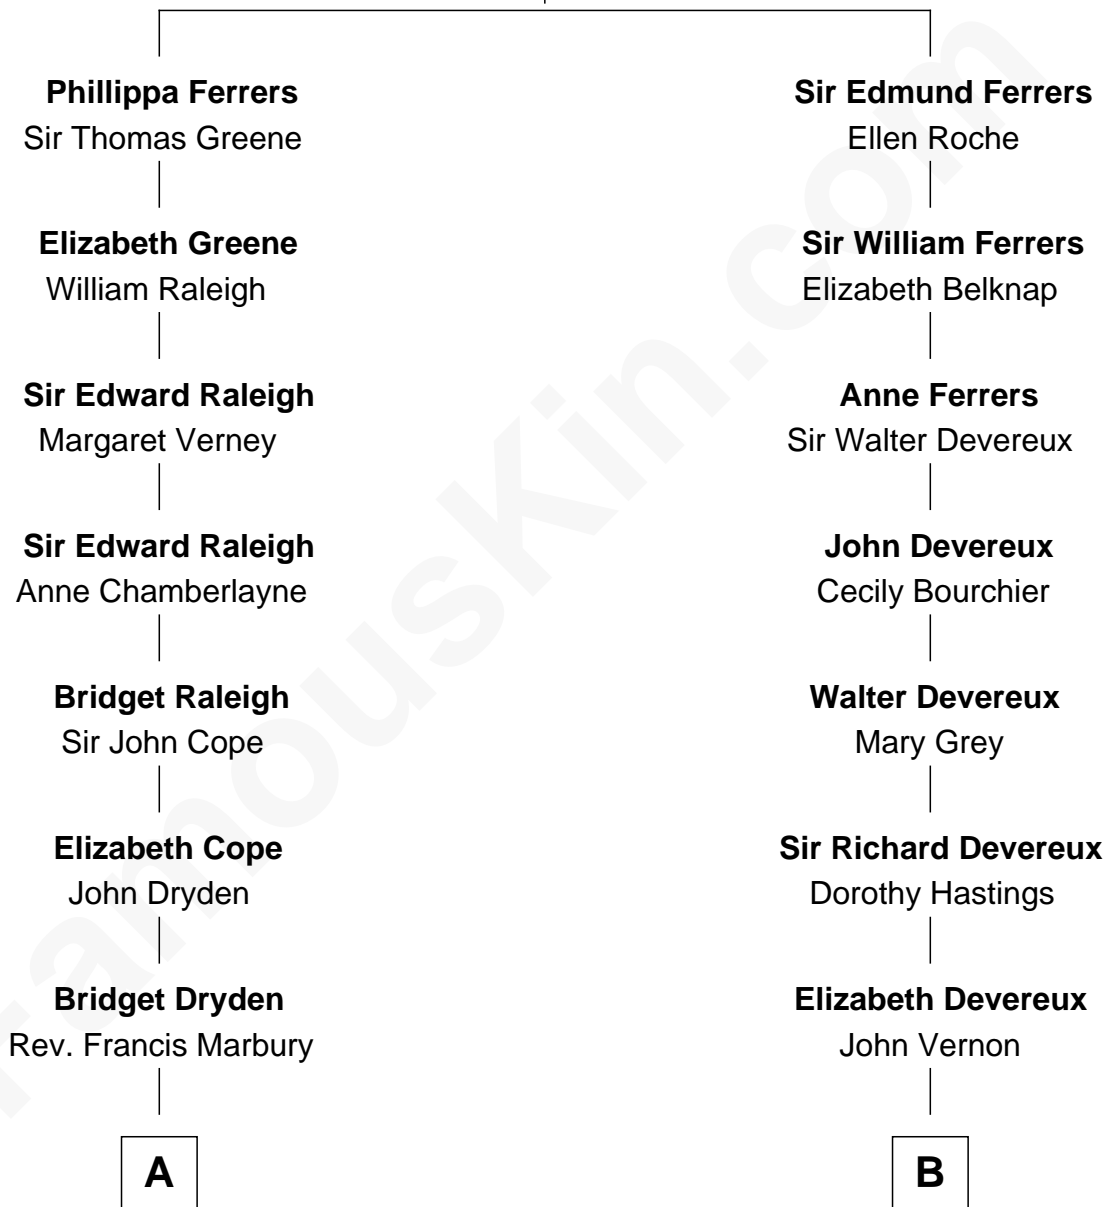

FamousKin.com Relationship Chart of

Andrew Shue

TV Actor

18th cousin 2 times removed of

Queen Elizabeth II

Queen of the United Kingdom

Robert de Ferrers
Margaret Despencer

C

Alexander Hunter Gunn
Harriet Grace Brewster Willcox

Mary Brewster Gunn
Adoniram Judson Wells

Anne Brewster Wells
James William Shue

Andrew Shue
TV Actor

D

Elizabeth Bowes-Lyon
George VI, King of the United Kingdom

Queen Elizabeth II
Queen of the United Kingdom