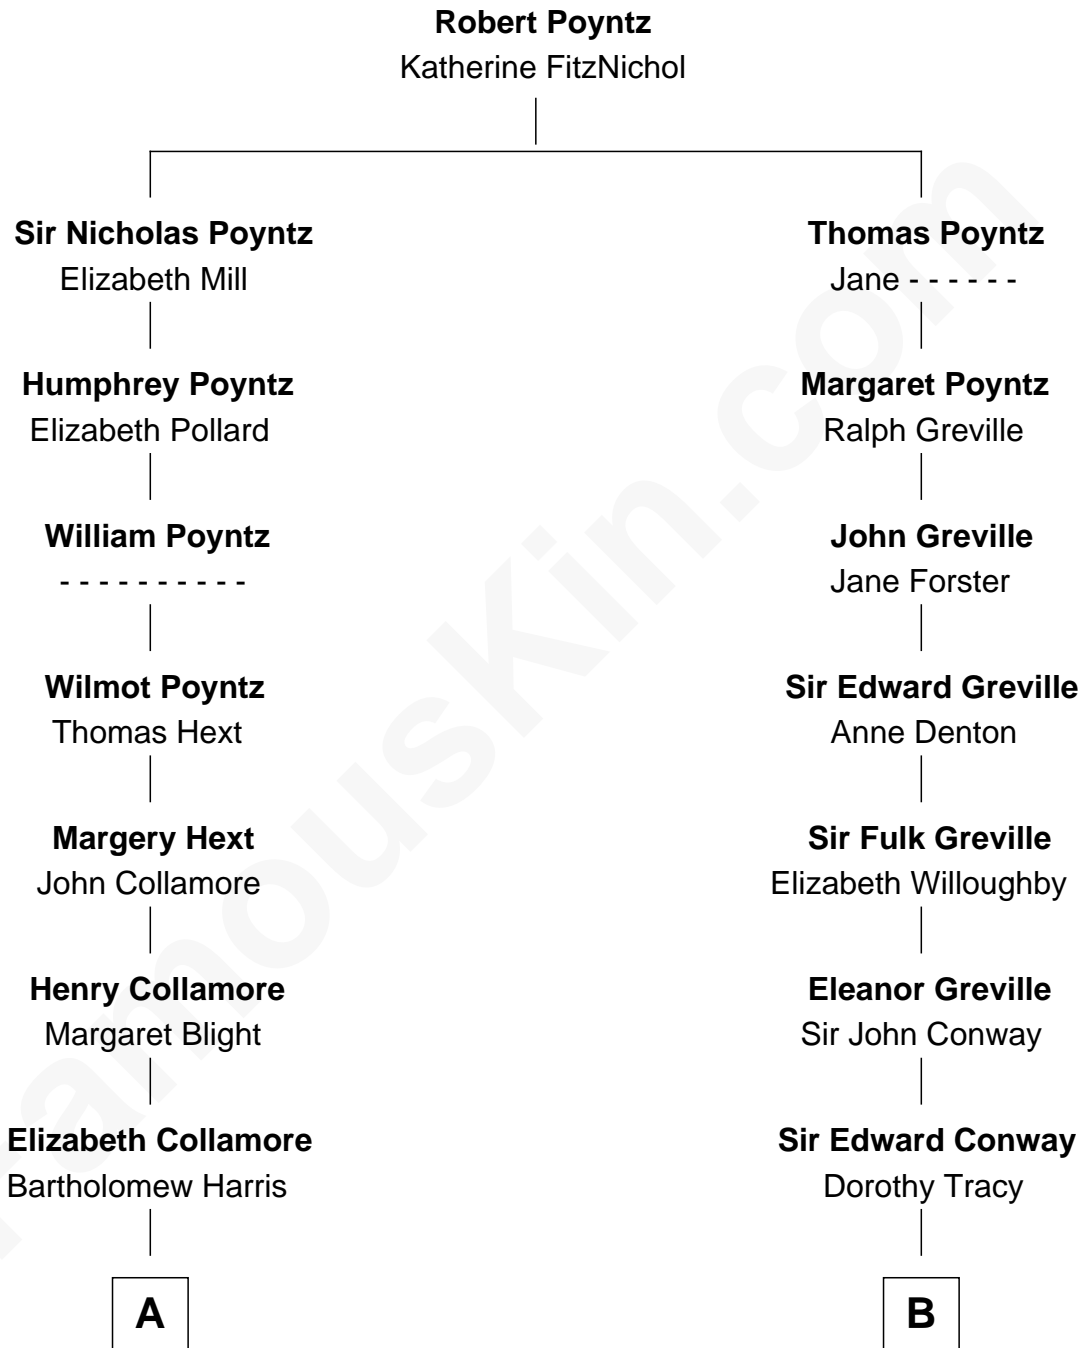

FamousKin.com Relationship Chart of

Andrew Shue

TV Actor

17th cousin 1 time removed of

Queen Elizabeth II

Queen of the United Kingdom

C

Anne Brewster Wells

James William Shue

Andrew Shue

TV Actor

FamousKin.com