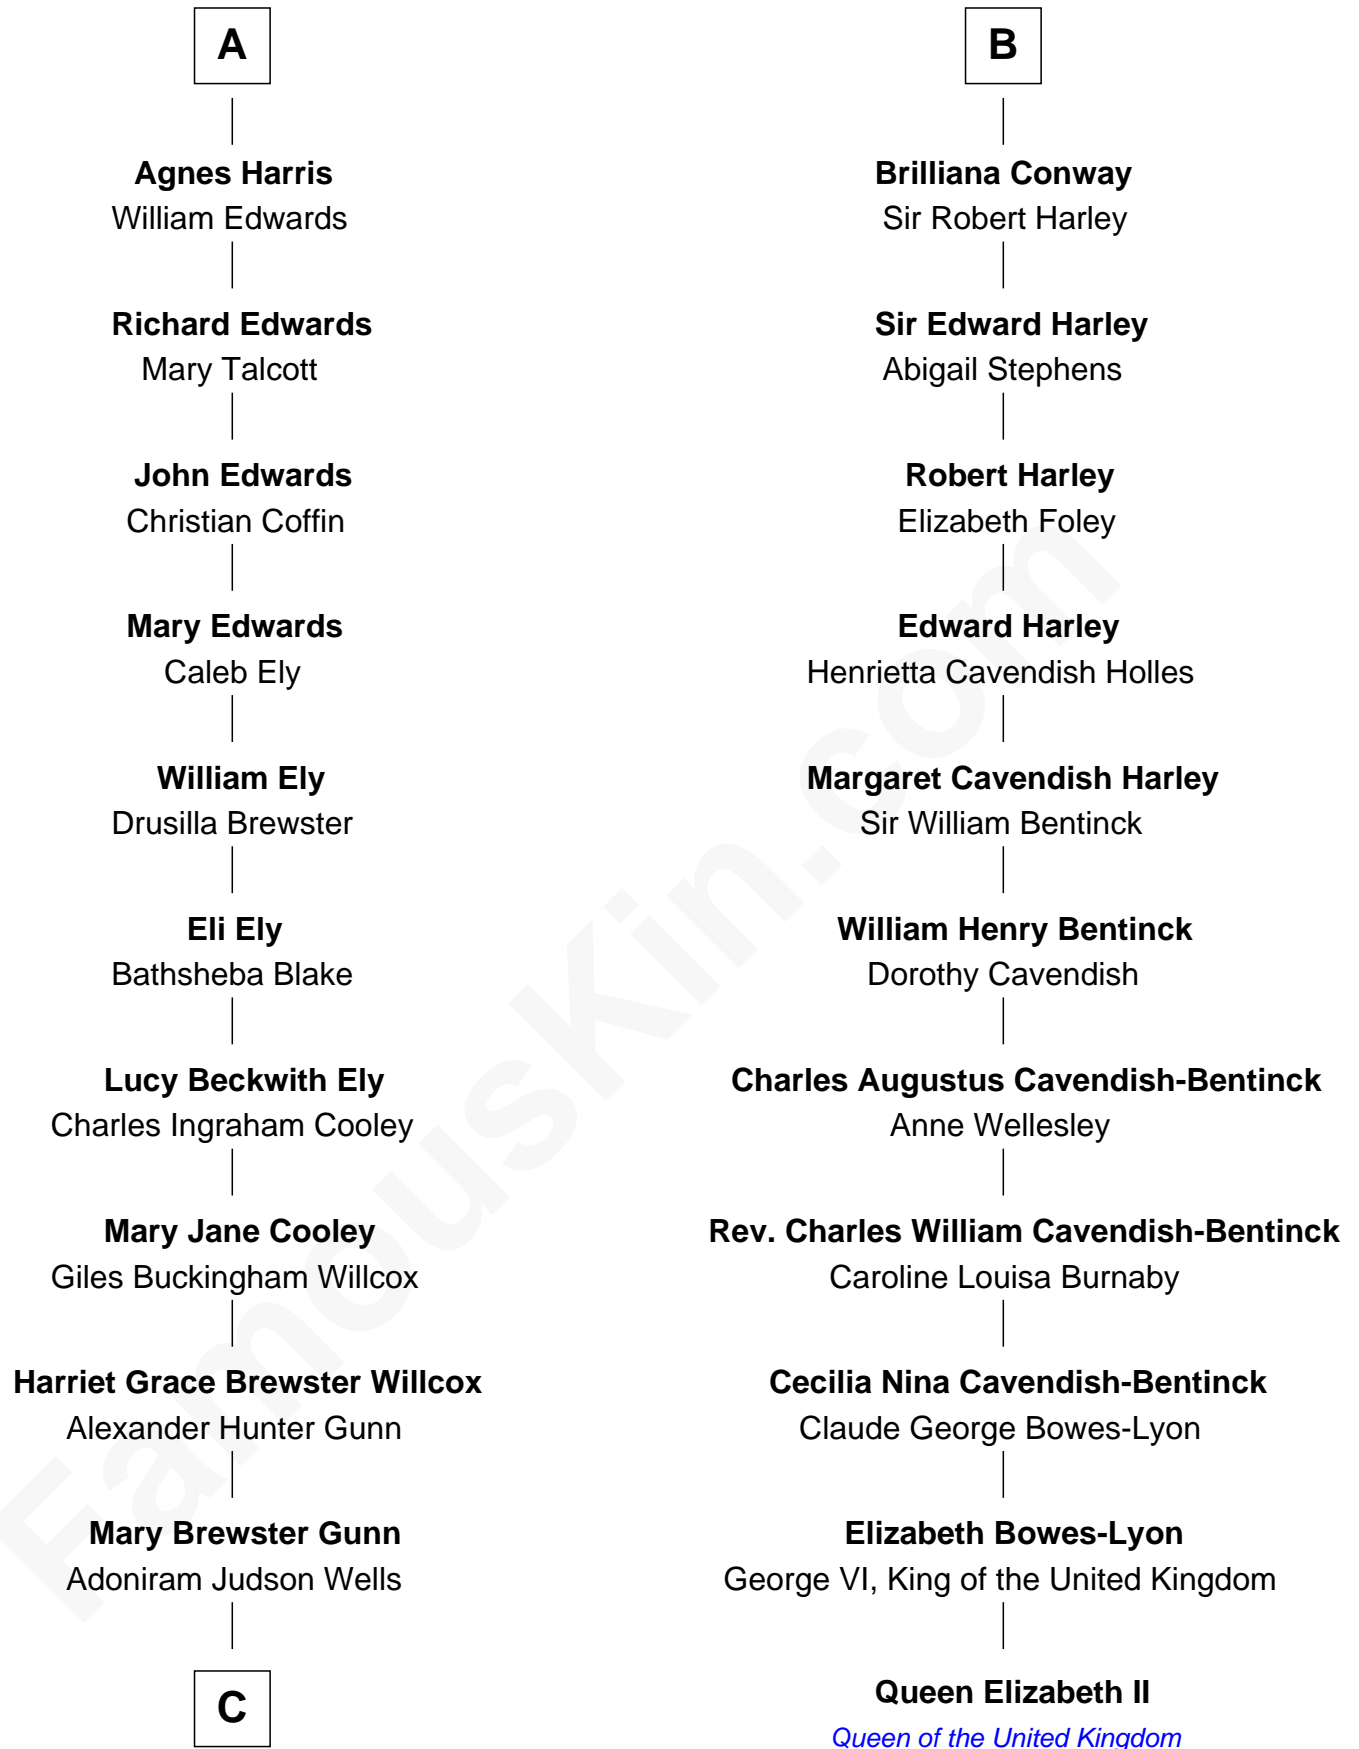

FamousKin.com Relationship Chart of

Andrew Shue

TV Actor

17th cousin 1 time removed of

Queen Elizabeth II

Queen of the United Kingdom

C

Anne Brewster Wells