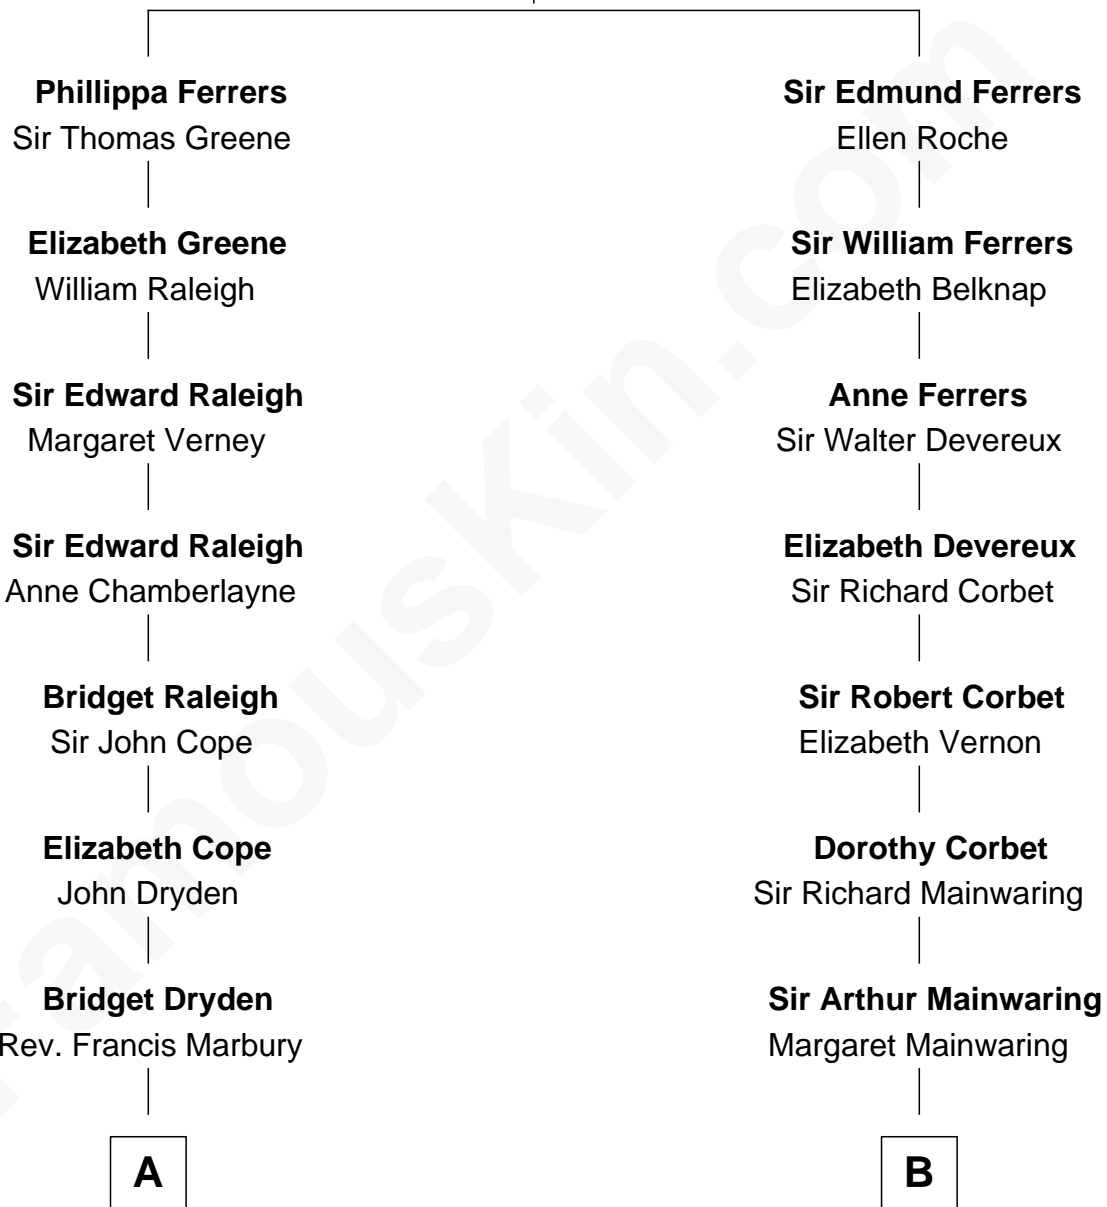

FamousKin.com Relationship Chart of

Andrew Shue

TV Actor

18th cousin 2 times removed of

Henry Sturgis Morgan

Co-Founder of Morgan Stanley

Robert de Ferrers
Margaret Despencer

C

Alexander Hunter Gunn
Harriet Grace Brewster Willcox

Mary Brewster Gunn
Adoniram Judson Wells

Anne Brewster Wells
James William Shue

Andrew Shue
TV Actor

D

John Pierpont Morgan
Jane Norton Grew

Henry Sturgis Morgan
Co-Founder of Morgan Stanley