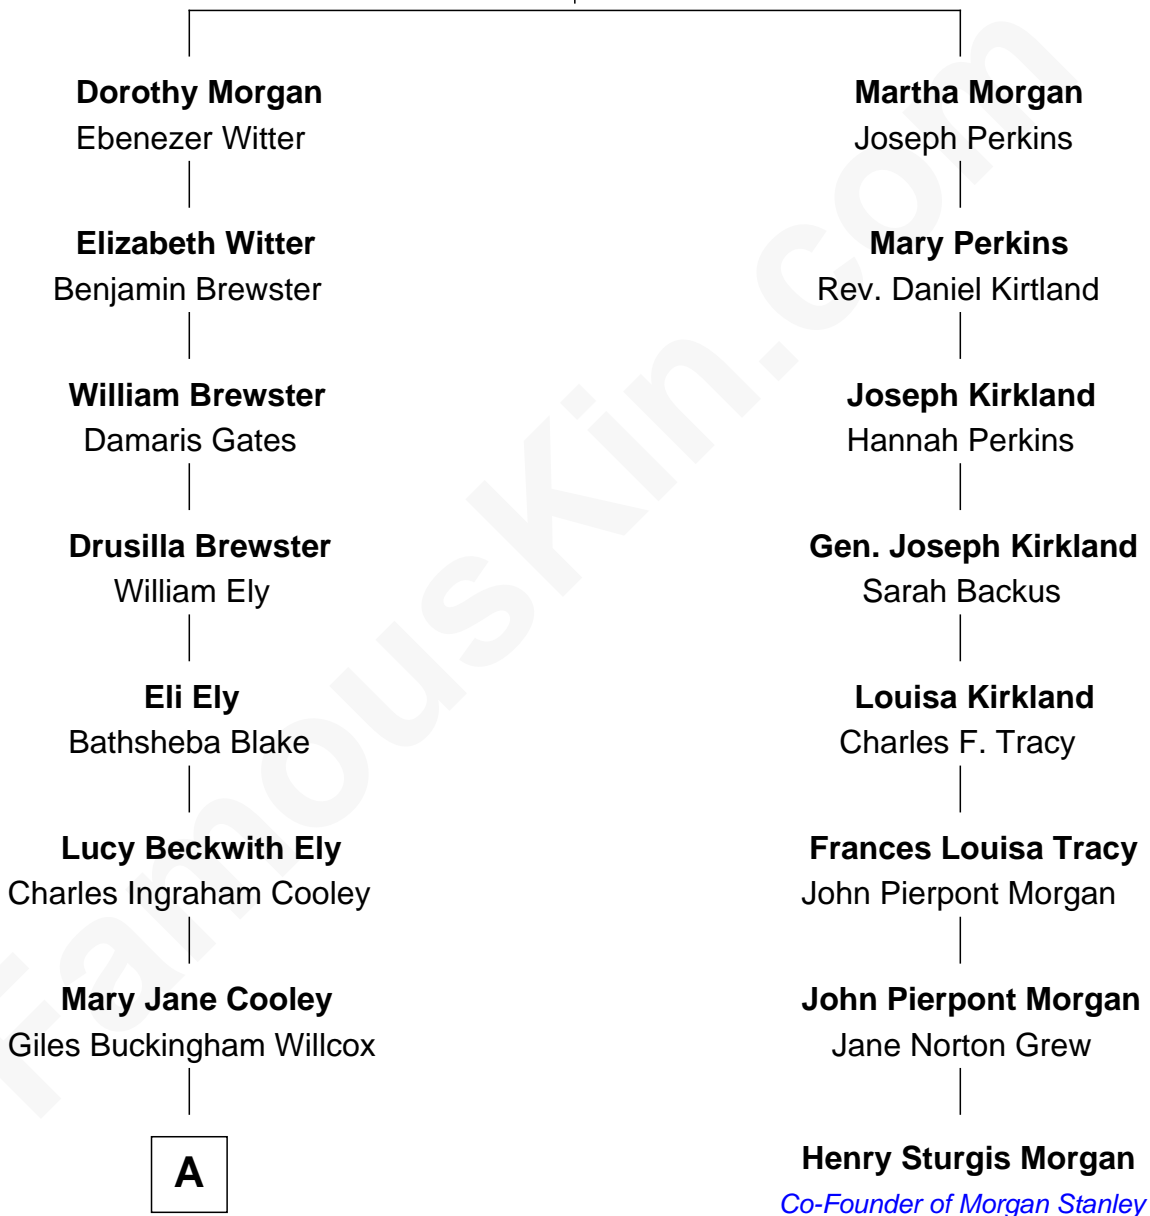

FamousKin.com Relationship Chart of

Andrew Shue

TV Actor

7th cousin 3 times removed of

Henry Sturgis Morgan

Co-Founder of Morgan Stanley

Joseph Morgan

Dorothy Parke

A

—
Harriet Grace Brewster Willcox

Alexander Hunter Gunn

—
Mary Brewster Gunn

Adoniram Judson Wells

—
Anne Brewster Wells

James William Shue

—
Andrew Shue